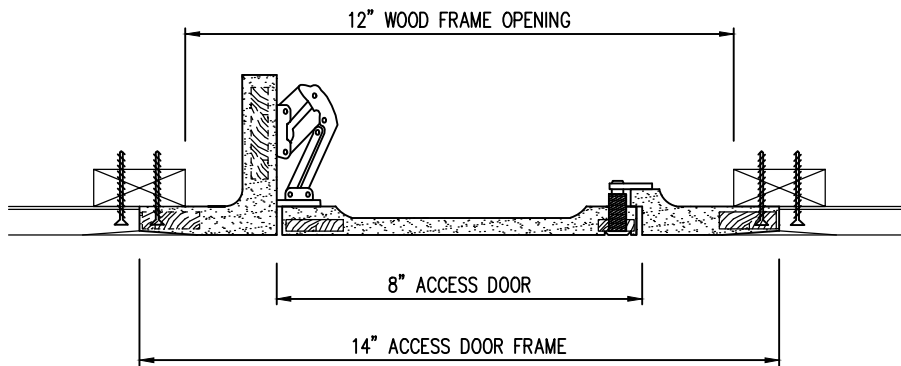

HINGED RADIUS CORNER ACCESS PANEL 8"x8"

GFRG-HG-RC-580008

CASTLE ACCESS PANELS & FORMS INC.

173 Adesso Drive, Unit 2, Concord ON L4K 3C3
 Phone (905)738-8089 Fax (905)760-9234
 inquiries@castleaccesspanels.com
www.CastleAccessPanels.com