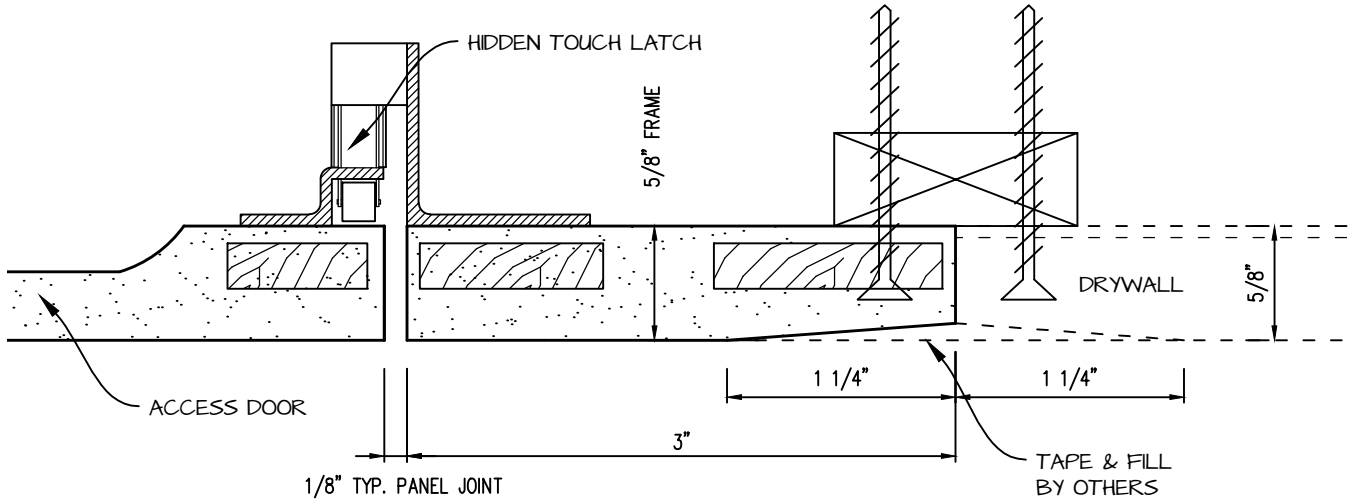

DWG NO:

SHEET OF

HINGED GFRG ACCESS PANEL SECTION

 <p>CASTLE Access Panels & Forms Inc.</p>	<p>CASTLE ACCESS PANELS & FORMS INC. 173 Adesso Drive, Unit 2, Concord ON L4K 3C3 Phone (905)738-8089 Fax (905)760-9234 inquiries@castleaccesspanels.com www.CastleAccessPanels.com</p>	DESIGNED: Q.P. DATE:
		APPROVED: J.R.
CUSTOMER:	PROJECT:	QTY:
TITLE:	DWG NO:	SHEET OF