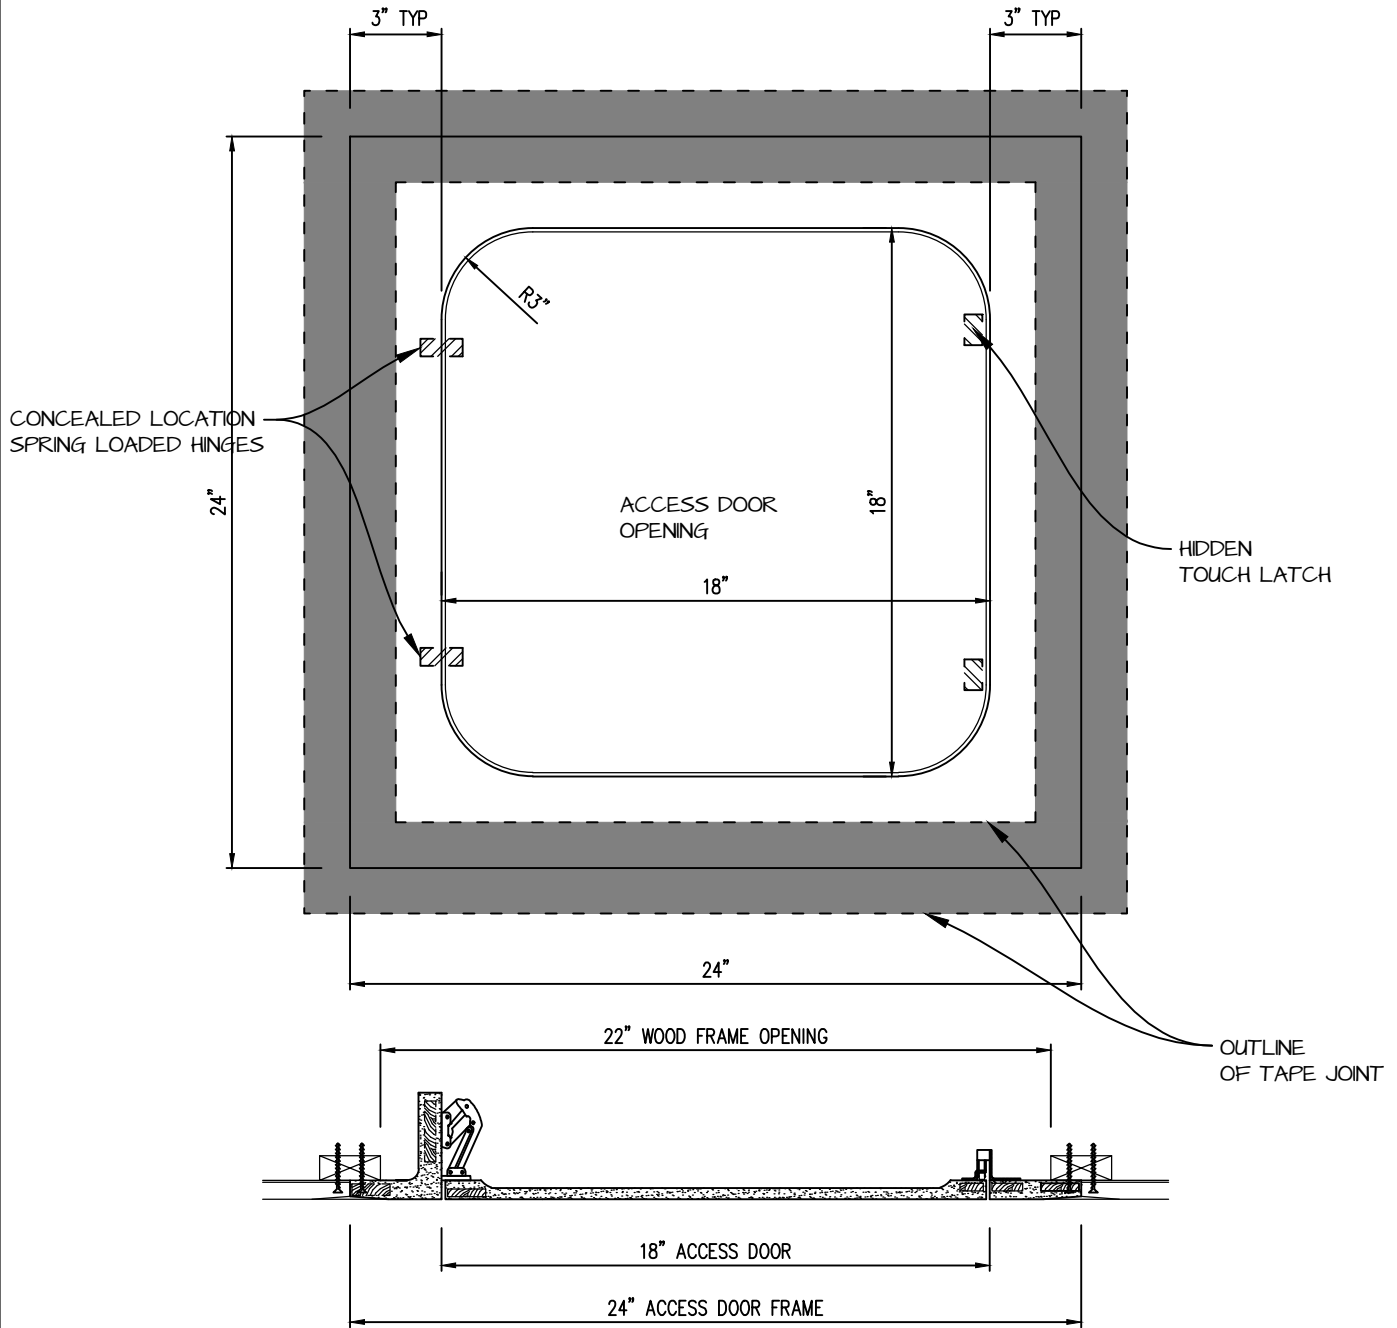

HINGED RADIUS CORNER ACCESS PANEL 18"x18"

GFRG-HG-RC-580018 (TL)

CASTLE ACCESS PANELS & FORMS INC.

173 Adesso Drive, Unit 2, Concord ON L4K 3C3

Phone (905)738-8089 Fax (905)760-9234

inquiries@castleaccesspanels.com