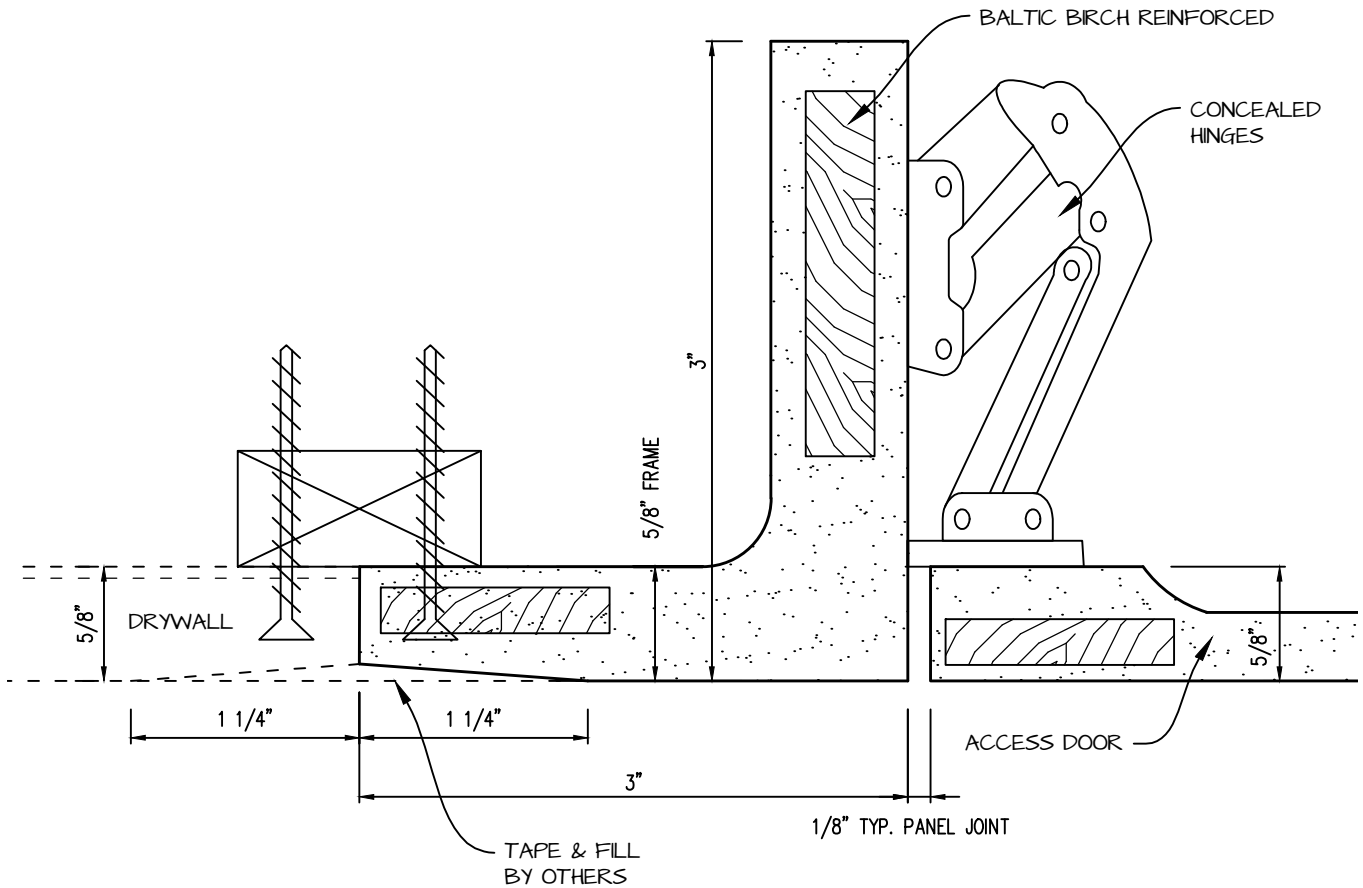

DWG NO:

SHEET OF

HINGED GFRG ACCESS PANEL SECTION

 <p>CASTLE Access Panels & Forms Inc.</p>	<p>CASTLE ACCESS PANELS & FORMS INC. 173 Adesso Drive, Unit 2, Concord ON L4K 3C3 Phone (905)738-8089 Fax (905)760-9234 inquiries@castleaccesspanels.com www.CastleAccessPanels.com</p>	DESIGNED: Q.P. DATE:
		APPROVED: J.R.
CUSTOMER:	PROJECT:	QTY:
TITLE:	DWG NO:	SHEET OF