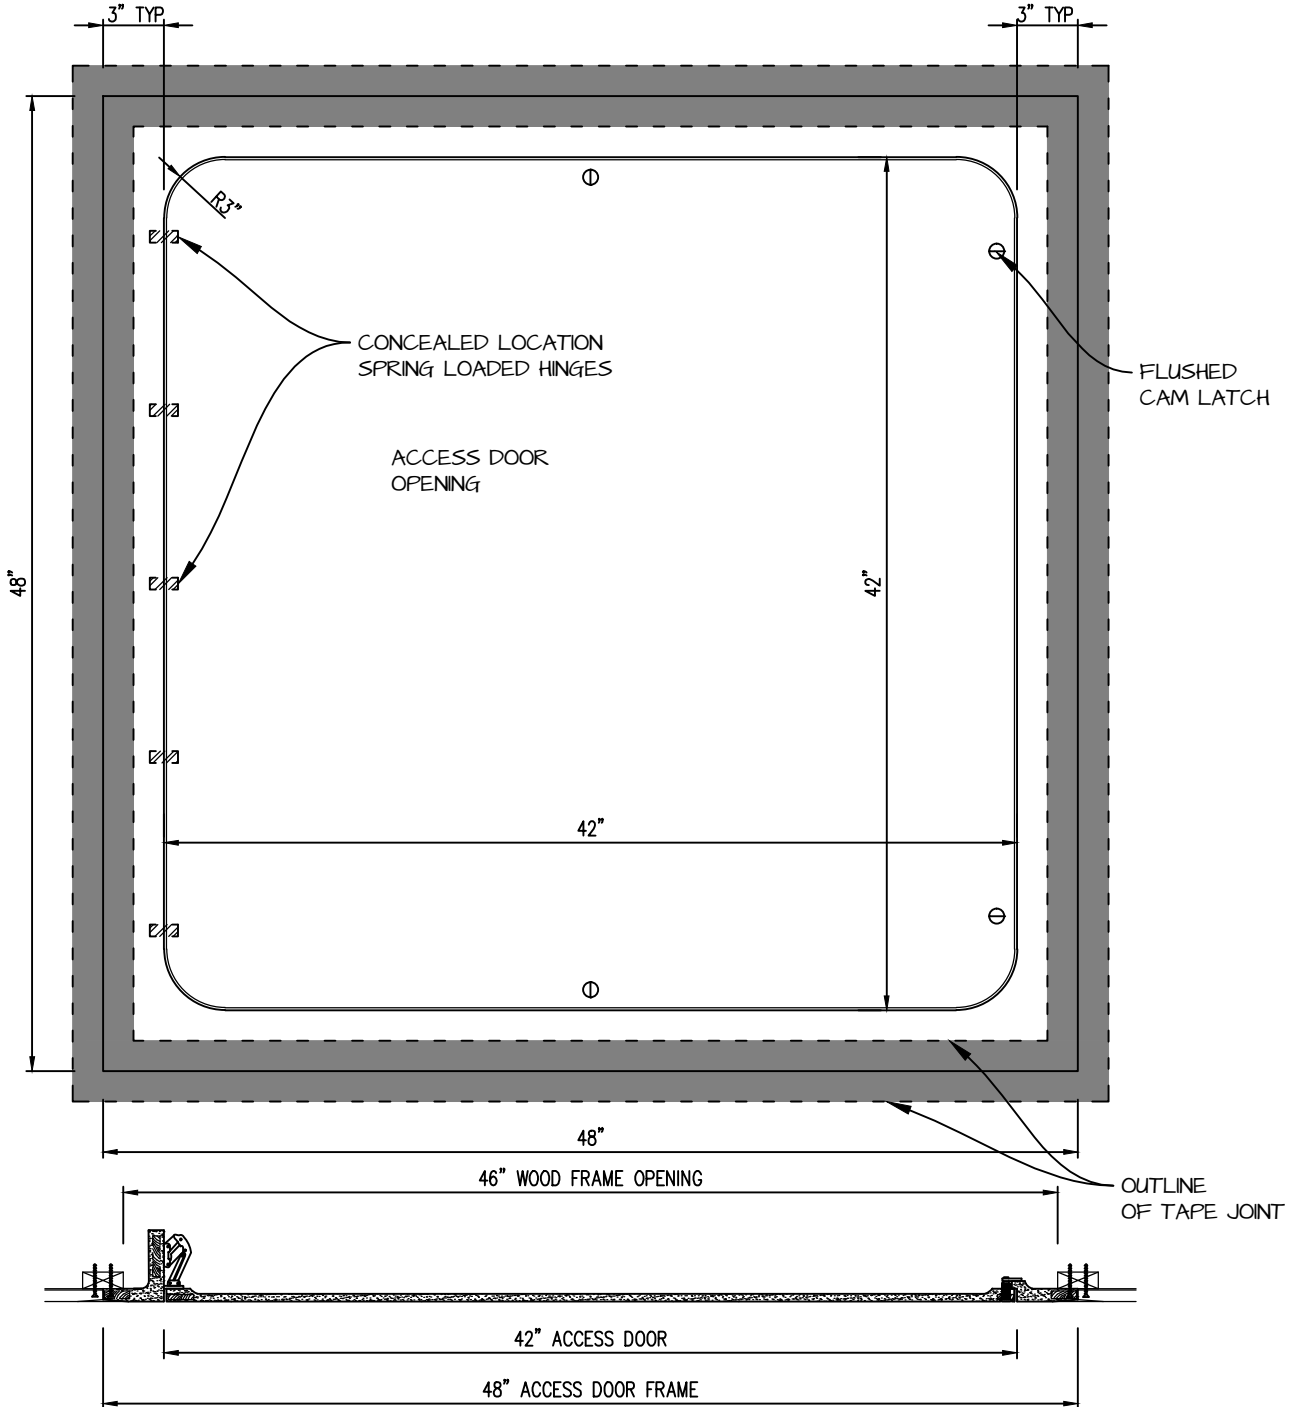

HINGED RADIUS CORNER ACCESS PANEL 42"x42"

GFRG-HG-RC-580042

CASTLE ACCESS PANELS & FORMS INC.

173 Adesso Drive, Unit 2, Concord ON L4K 3C3

Phone (905)738-8089 Fax (905)760-9234

inquiries@castleaccesspanels.com