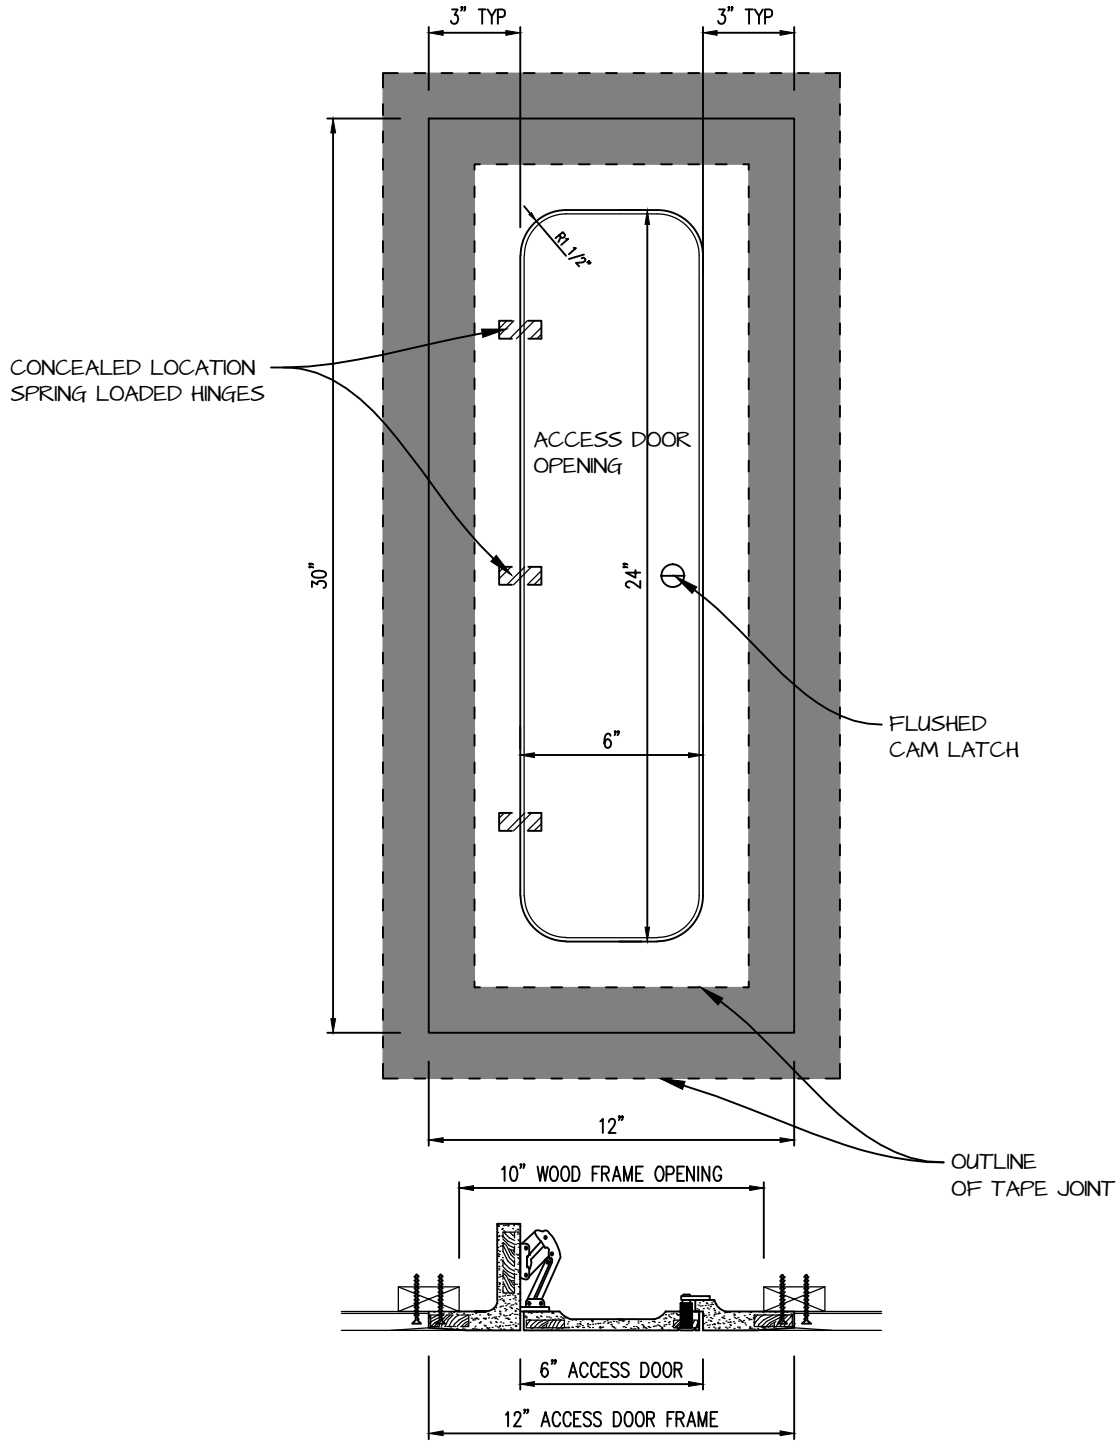

HINGED RADIUS CORNER ACCESS PANEL 6"x24"

GFRG-HG-RC-580624

 <p>CASTLE Access Panels & Forms Inc.</p>	<p>CASTLE ACCESS PANELS & FORMS INC. 173 Adesso Drive, Unit 2, Concord ON L4K 3C3 Phone (905)738-8089 Fax (905)760-9234 inquiries@castleaccesspanels.com www.CastleAccessPanels.com</p>	DESIGNED:	Q.P
		DATE:	
		APPROVED:	J.R
CUSTOMER:	PROJECT:	QTY:	
TITLE:	DWG NO:	SHEET OF	