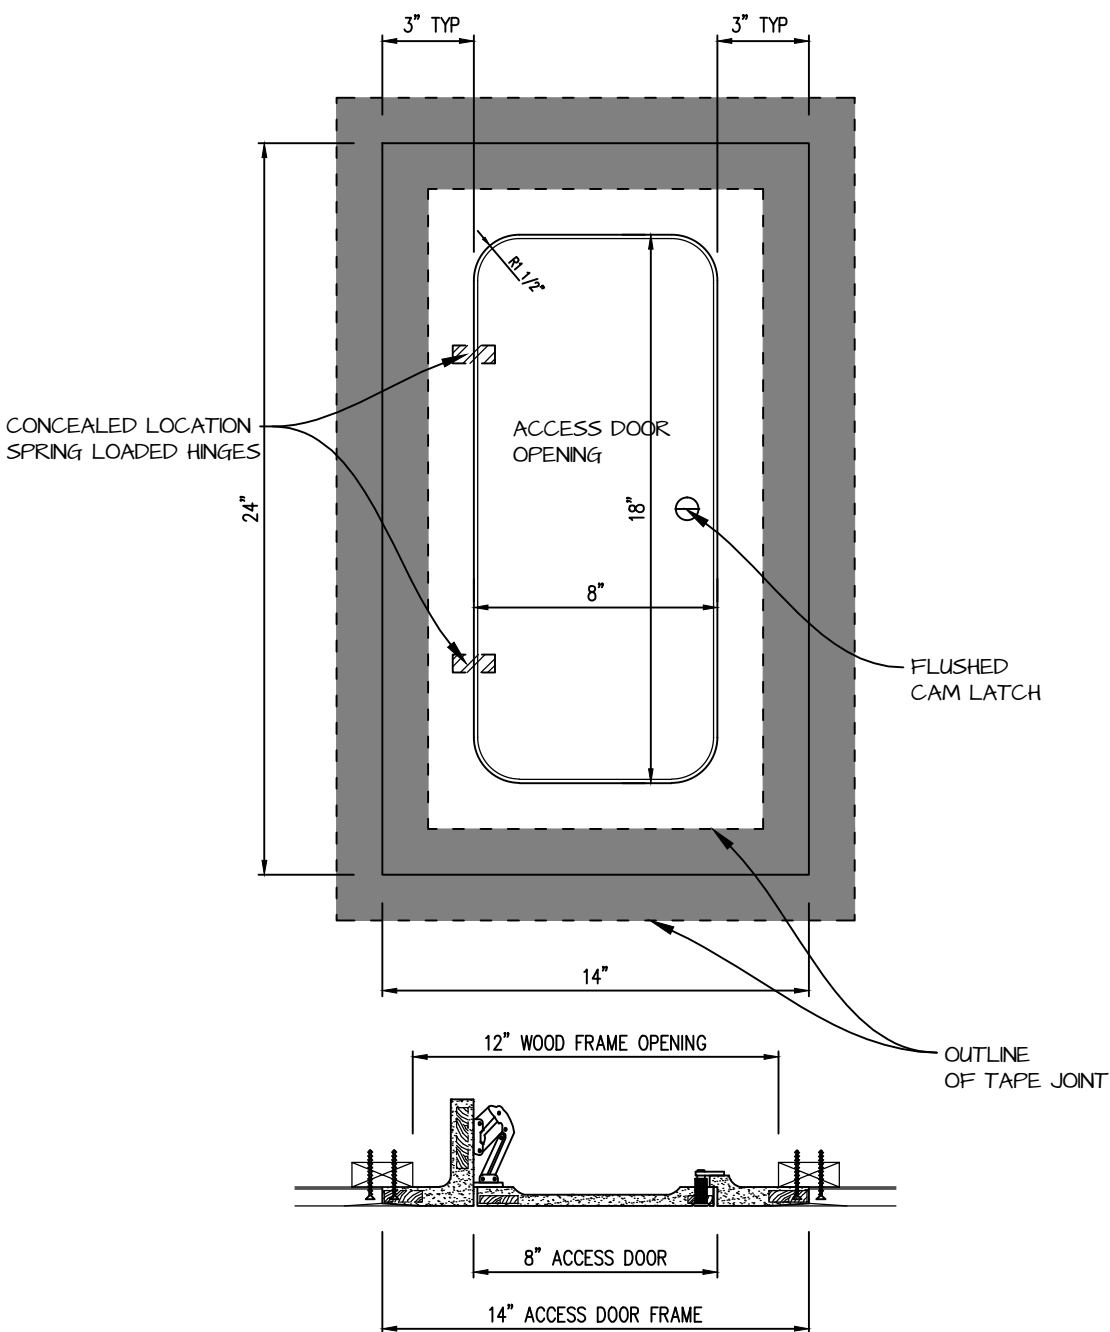

HINGED RADIUS CORNER ACCESS PANEL 8"x18"

GFRG-HG-RC-580818

 <p>CASTLE Access Panels & Forms Inc.</p>	<p>CASTLE ACCESS PANELS & FORMS INC. 173 Adesso Drive, Unit 2, Concord ON L4K 3C3 Phone (905)738-8089 Fax (905)760-9234 inquiries@castleaccesspanels.com www.CastleAccessPanels.com</p>	<p>DESIGNED: Q.P DATE:</p>
		<p>APPROVED: J.R</p>
<p>CUSTOMER:</p>	<p>PROJECT:</p>	<p>QTY:</p>
<p>TITLE:</p>	<p>DWG NO:</p>	<p>SHEET OF</p>