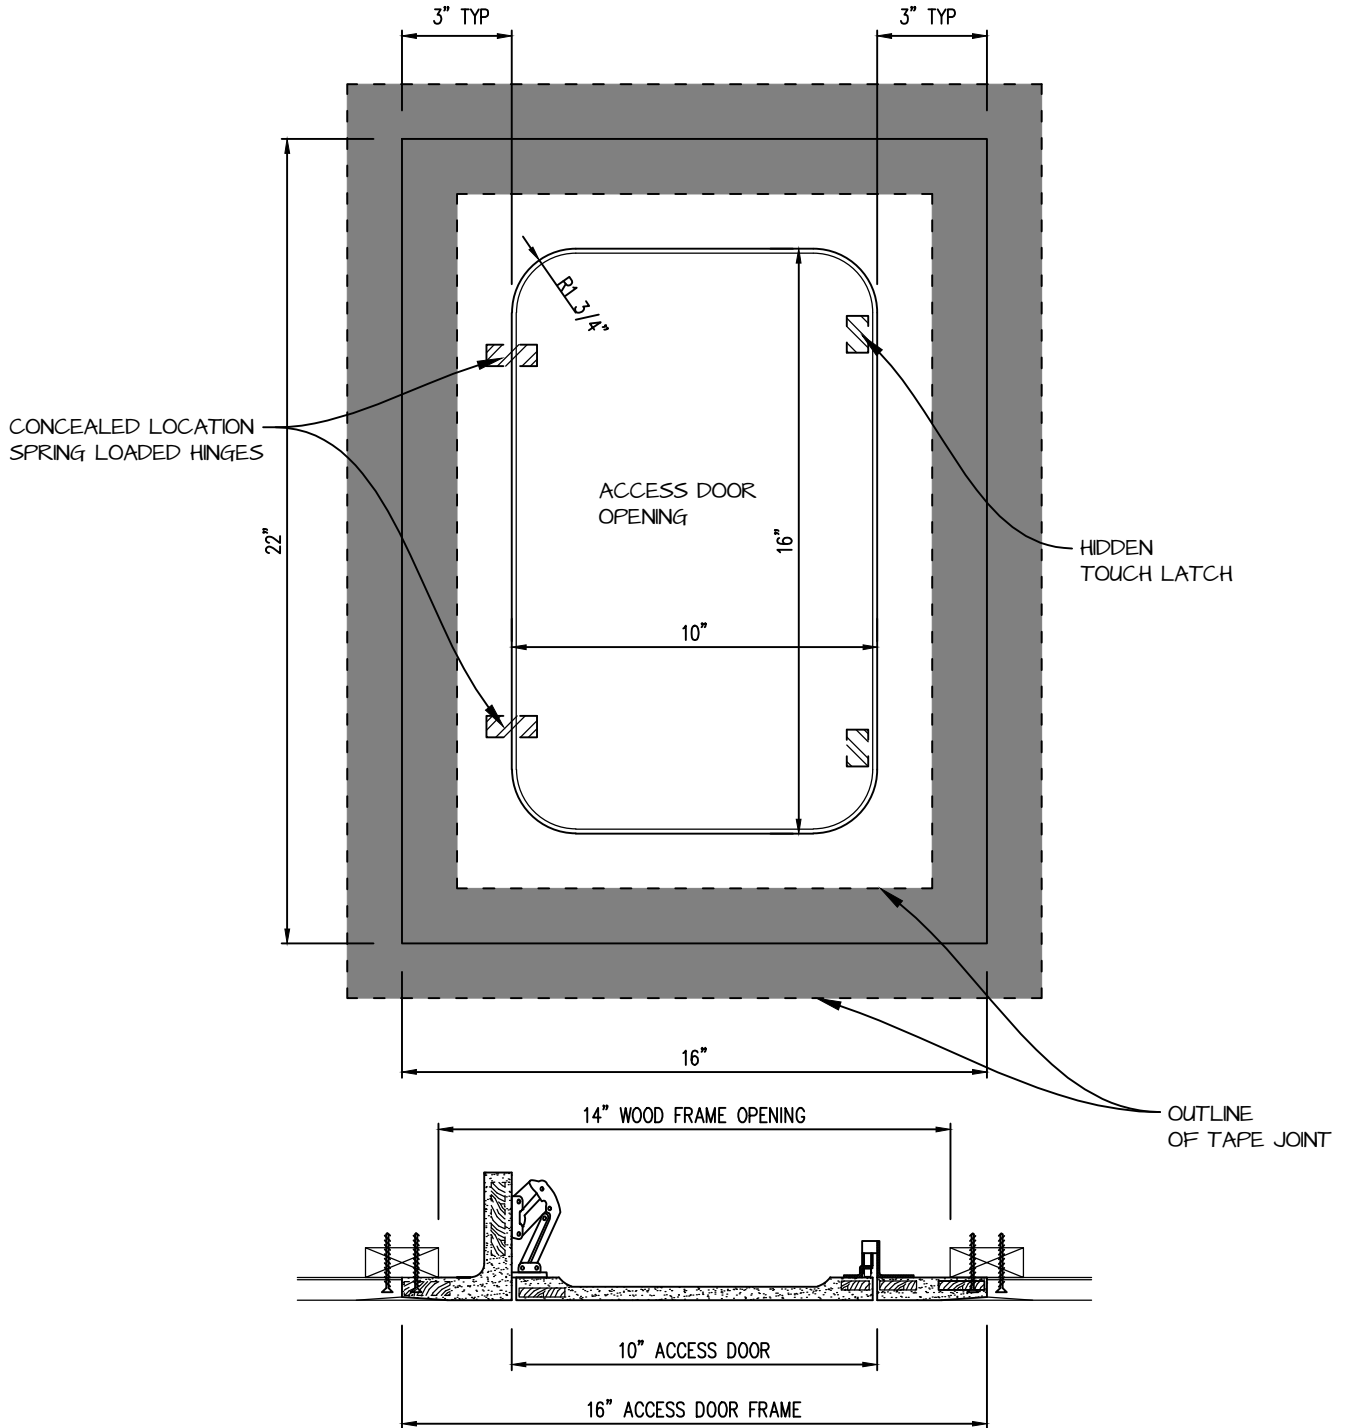

HINGED RADIUS CORNER ACCESS PANEL 10"x16"

GFRG-HG-RC-581016 (TL)

CASTLE ACCESS PANELS & FORMS INC.
 173 Adesso Drive, Unit 2, Concord ON L4K 3C3
 Phone (905)738-8089 Fax (905)760-9234
 inquiries@castleaccesspanels.com
www.CastleAccessPanels.com