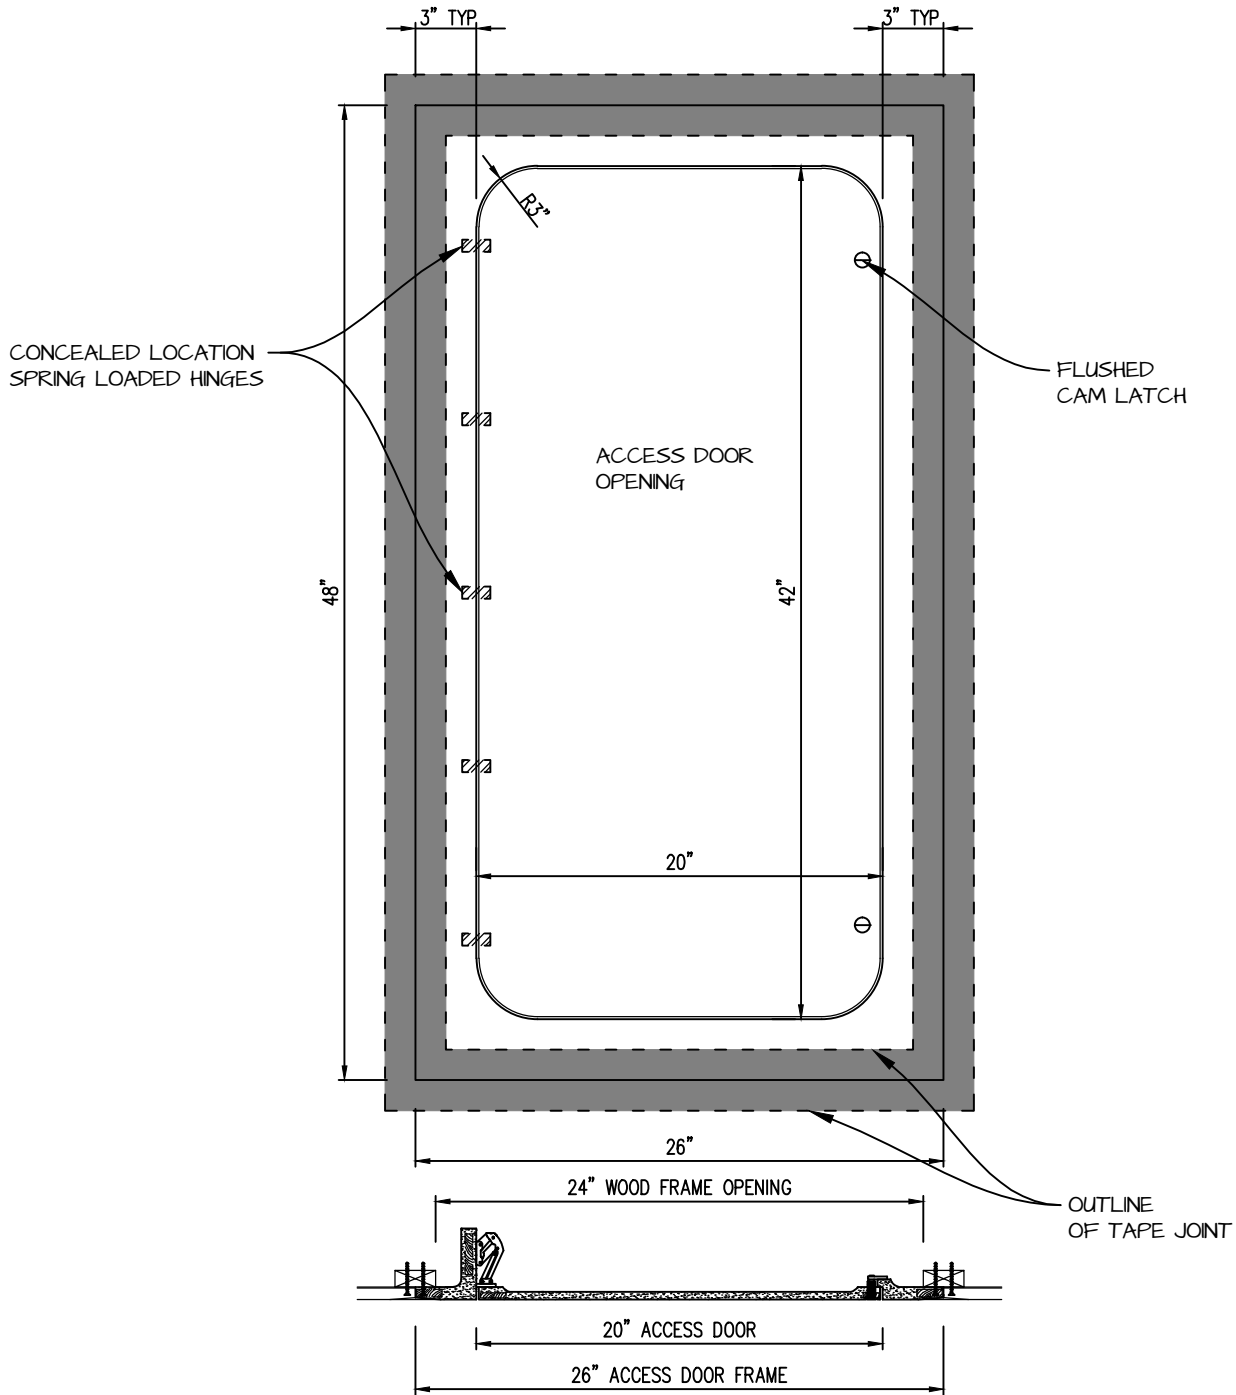

HINGED RADIUS CORNER ACCESS PANEL 20"x42"

GFRG-HG-RC-582042

CASTLE ACCESS PANELS & FORMS INC.

173 Adesso Drive, Unit 2, Concord ON L4K 3C3

Phone (905)738-8089 Fax (905)760-9234

inquiries@castleaccesspanels.com