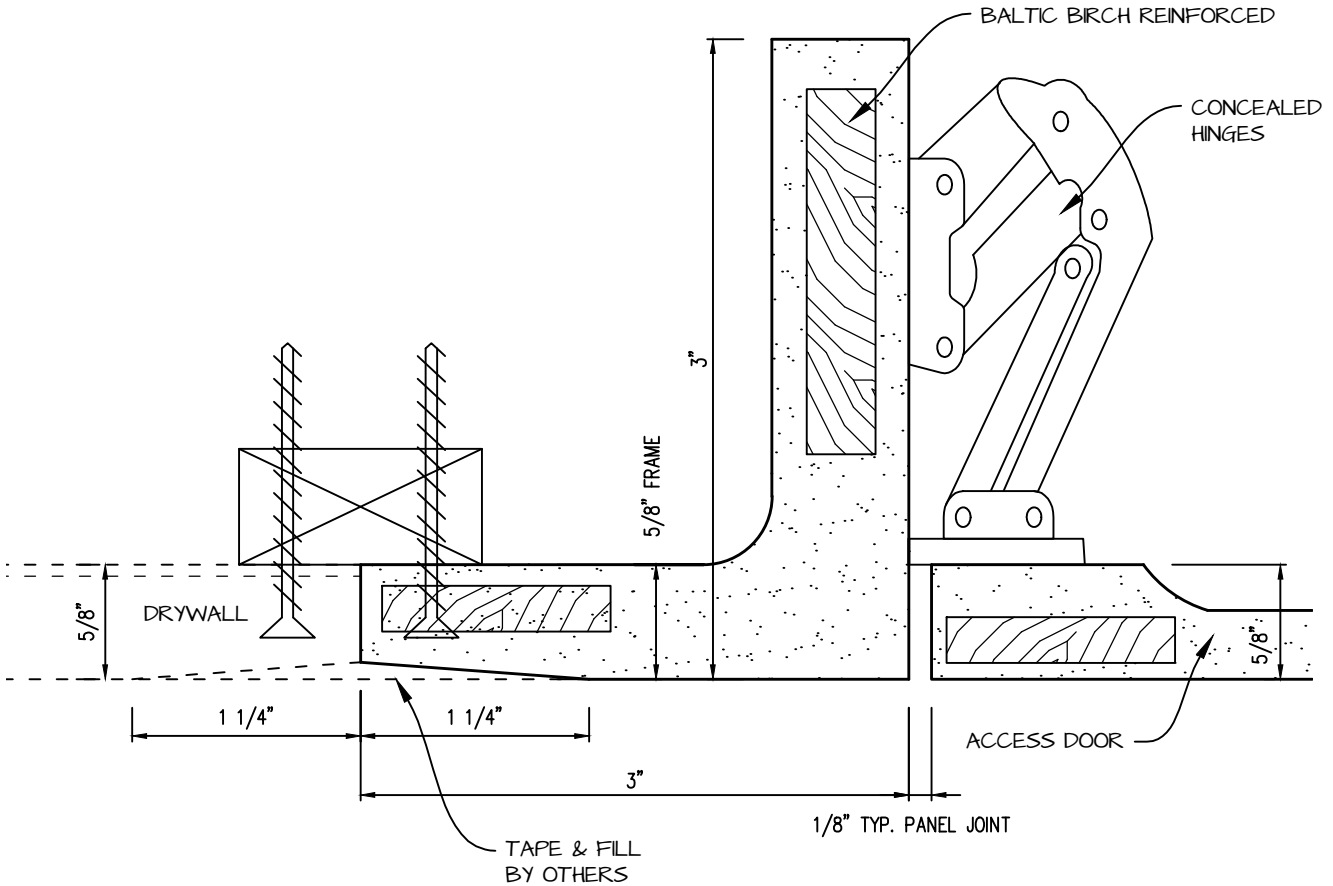

DWG NO:

SHEET OF

HINGED GFRG ACCESS PANEL SECTION

 <p>CASTLE Access Panels & Forms Inc.</p>	<p>CASTLE ACCESS PANELS & FORMS INC. 173 Adesso Drive, Unit 2, Concord ON L4K 3C3 Phone (905)738-8089 Fax (905)760-9234 inquiries@castleaccesspanels.com www.CastleAccessPanels.com</p>	DESIGNED:	Q.P
		DATE:	
		APPROVED:	J.R
CUSTOMER:	PROJECT:	QTY:	
TITLE:	DWG NO:	SHEET OF	