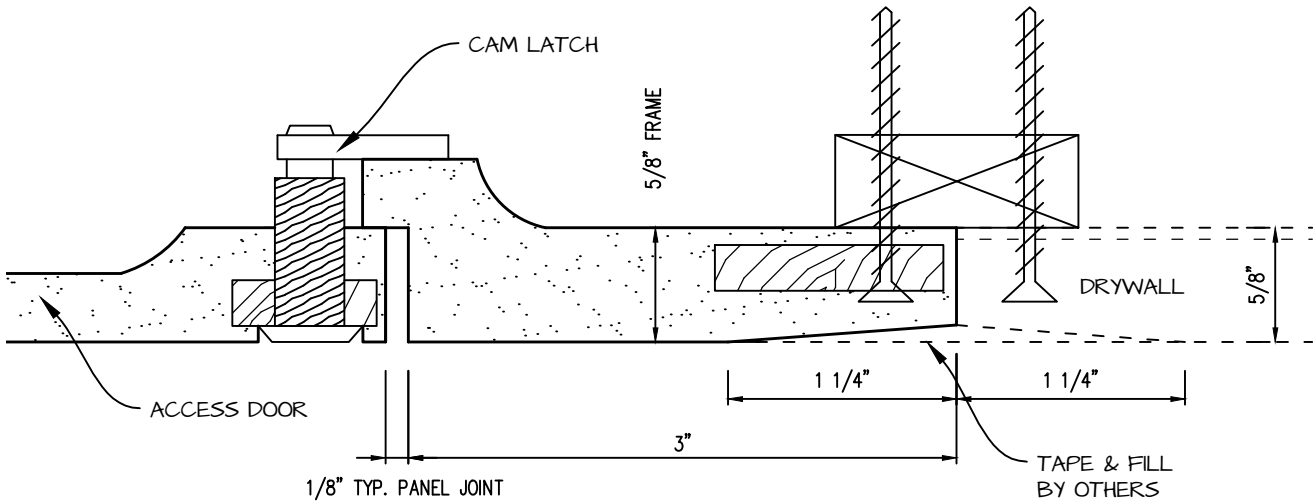

DWG NO:

SHEET OF

HINGED GFRG ACCESS PANEL SECTION

 <p>CASTLE Access Panels & Forms Inc.</p>	<p>CASTLE ACCESS PANELS & FORMS INC. 173 Adesso Drive, Unit 2, Concord ON L4K 3C3 Phone (905)738-8089 Fax (905)760-9234 inquiries@castleaccesspanels.com www.CastleAccessPanels.com</p>	DESIGNED:	Q.P
		DATE:	
		APPROVED:	J.R
CUSTOMER:	PROJECT:	QTY:	
TITLE:	DWG NO:	SHEET OF	