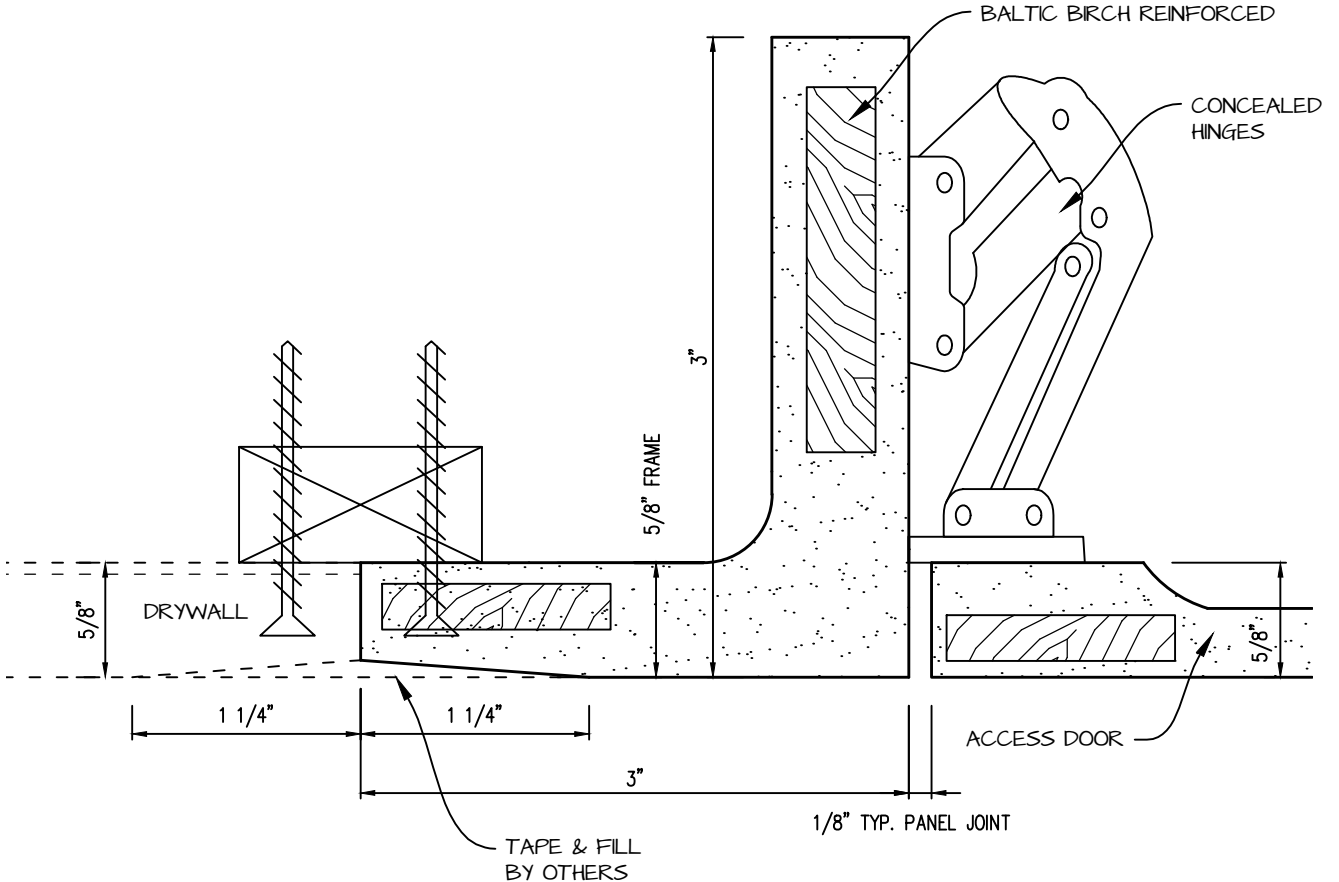

DWG NO:

SHEET OF

HINGED GFRG ACCESS PANEL SECTION

 <p>CASTLE Access Panels & Forms Inc.</p>	<p>CASTLE ACCESS PANELS & FORMS INC. 173 Adesso Drive, Unit 2, Concord ON L4K 3C3 Phone (905)738-8089 Fax (905)760-9234 inquiries@castleaccesspanels.com www.CastleAccessPanels.com</p>	DESIGNED: Q.P
		DATE:
		APPROVED: J.R
CUSTOMER:	PROJECT:	QTY:
TITLE:	DWG NO:	SHEET OF