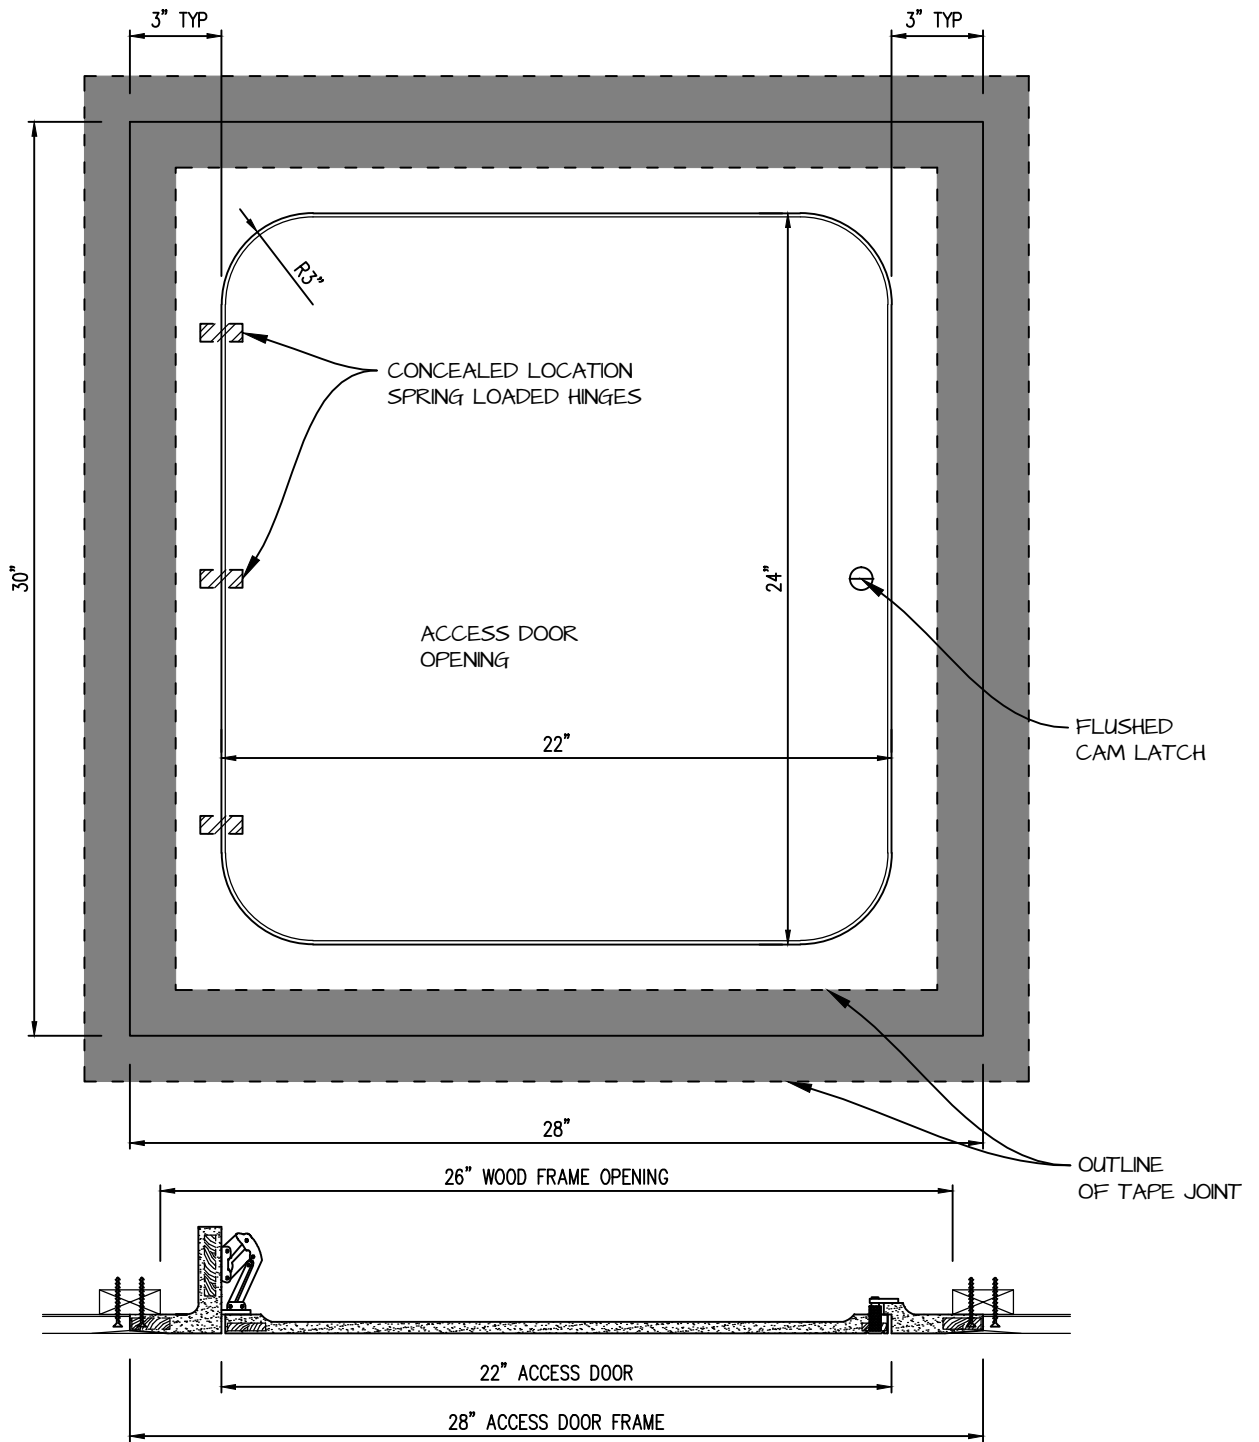

HINGED RADIUS CORNER ACCESS PANEL 22"x24"

GFRG-HG-RC-582224

CASTLE ACCESS PANELS & FORMS INC.

173 Adesso Drive, Unit 2, Concord ON L4K 3C3

Phone (905)738-8089 Fax (905)760-9234

inquiries@castleaccesspanels.com