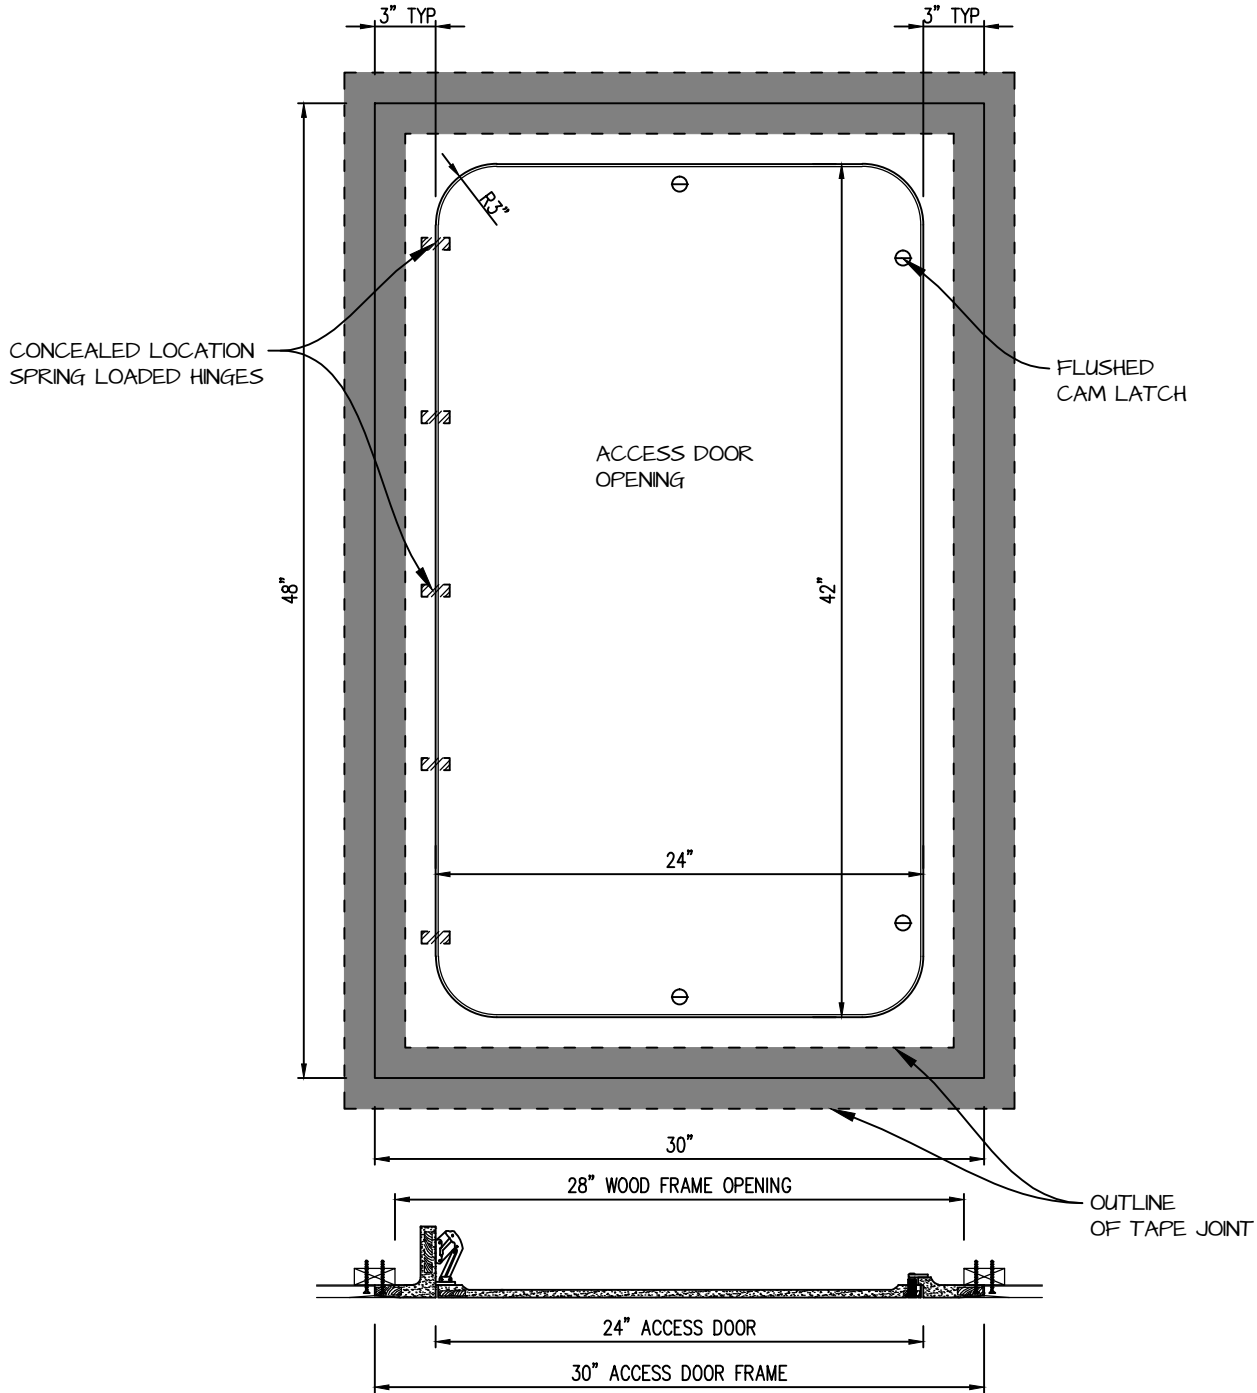

HINGED RADIUS CORNER ACCESS PANEL 24"x42"

GFRG-HG-RC-582442

CASTLE ACCESS PANELS & FORMS INC.

173 Adesso Drive, Unit 2, Concord ON L4K 3C3

Phone (905)738-8089 Fax (905)760-9234

inquiries@castleaccesspanels.com