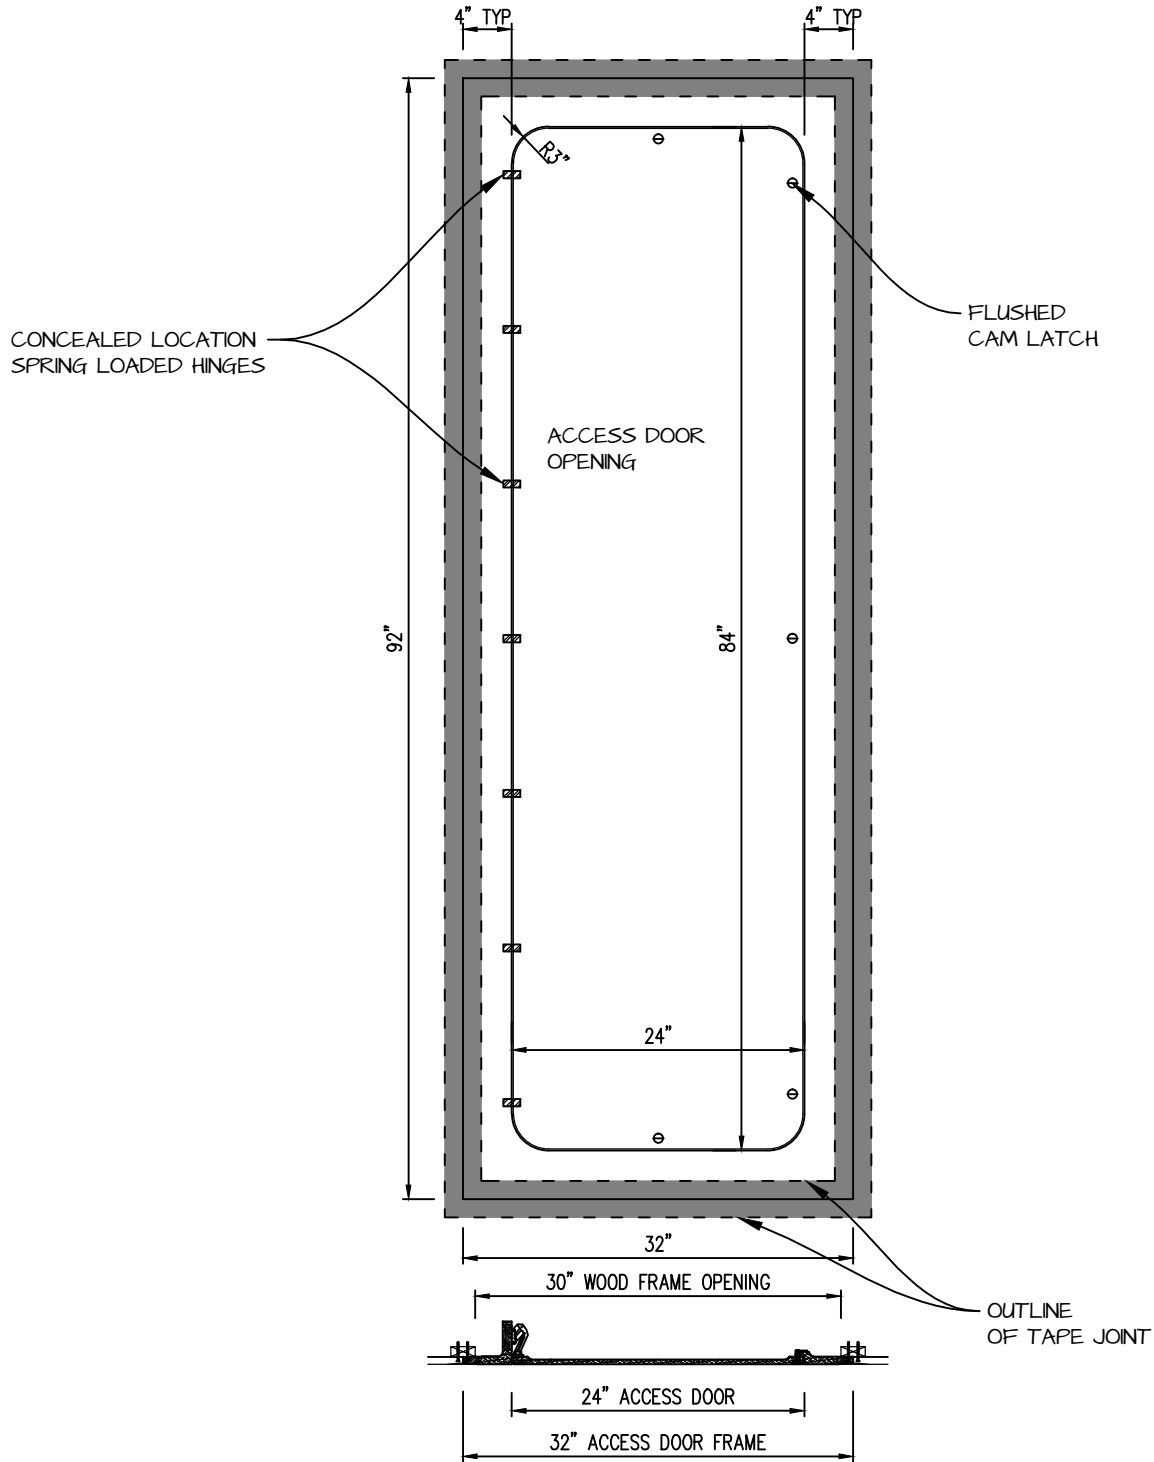

HINGED RADIUS CORNER ACCESS PANEL 24"x84"

GFRG-HG-RC-582484

CASTLE ACCESS PANELS & FORMS INC.
 173 Adesso Drive, Unit 2, Concord ON L4K 3C3
 Phone (905)738-8089 Fax (905)760-9234
 inquiries@castleaccesspanels.com
www.CastleAccessPanels.com