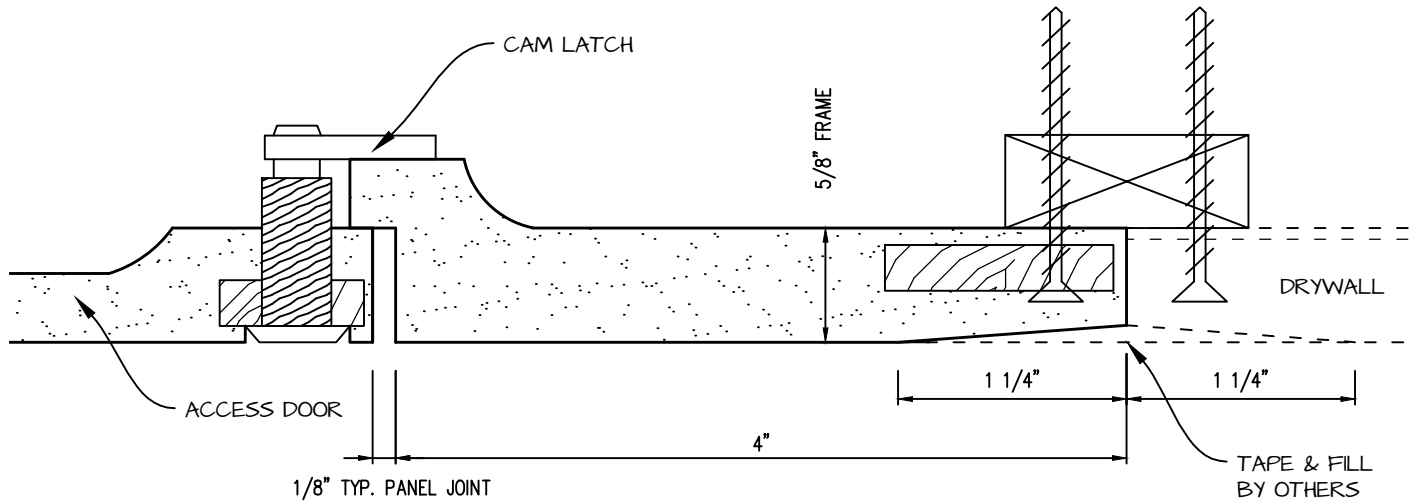

HINGED GFRG ACCESS PANEL SECTION (4" FRAME)

 CASTLE [™] Access Panels & Forms Inc.	CASTLE ACCESS PANELS & FORMS INC. 173 Adesso Drive, Unit 2, Concord ON L4K 3C3 Phone (905)738-8089 Fax (905)760-9234 inquiries@castleaccesspanels.com www.CastleAccessPanels.com		DESIGNED: Q.P
			DATE:
		APPROVED: J.R	
CUSTOMER:	PROJECT:	QTY:	
TITLE:	DWG NO:	SHEET OF	