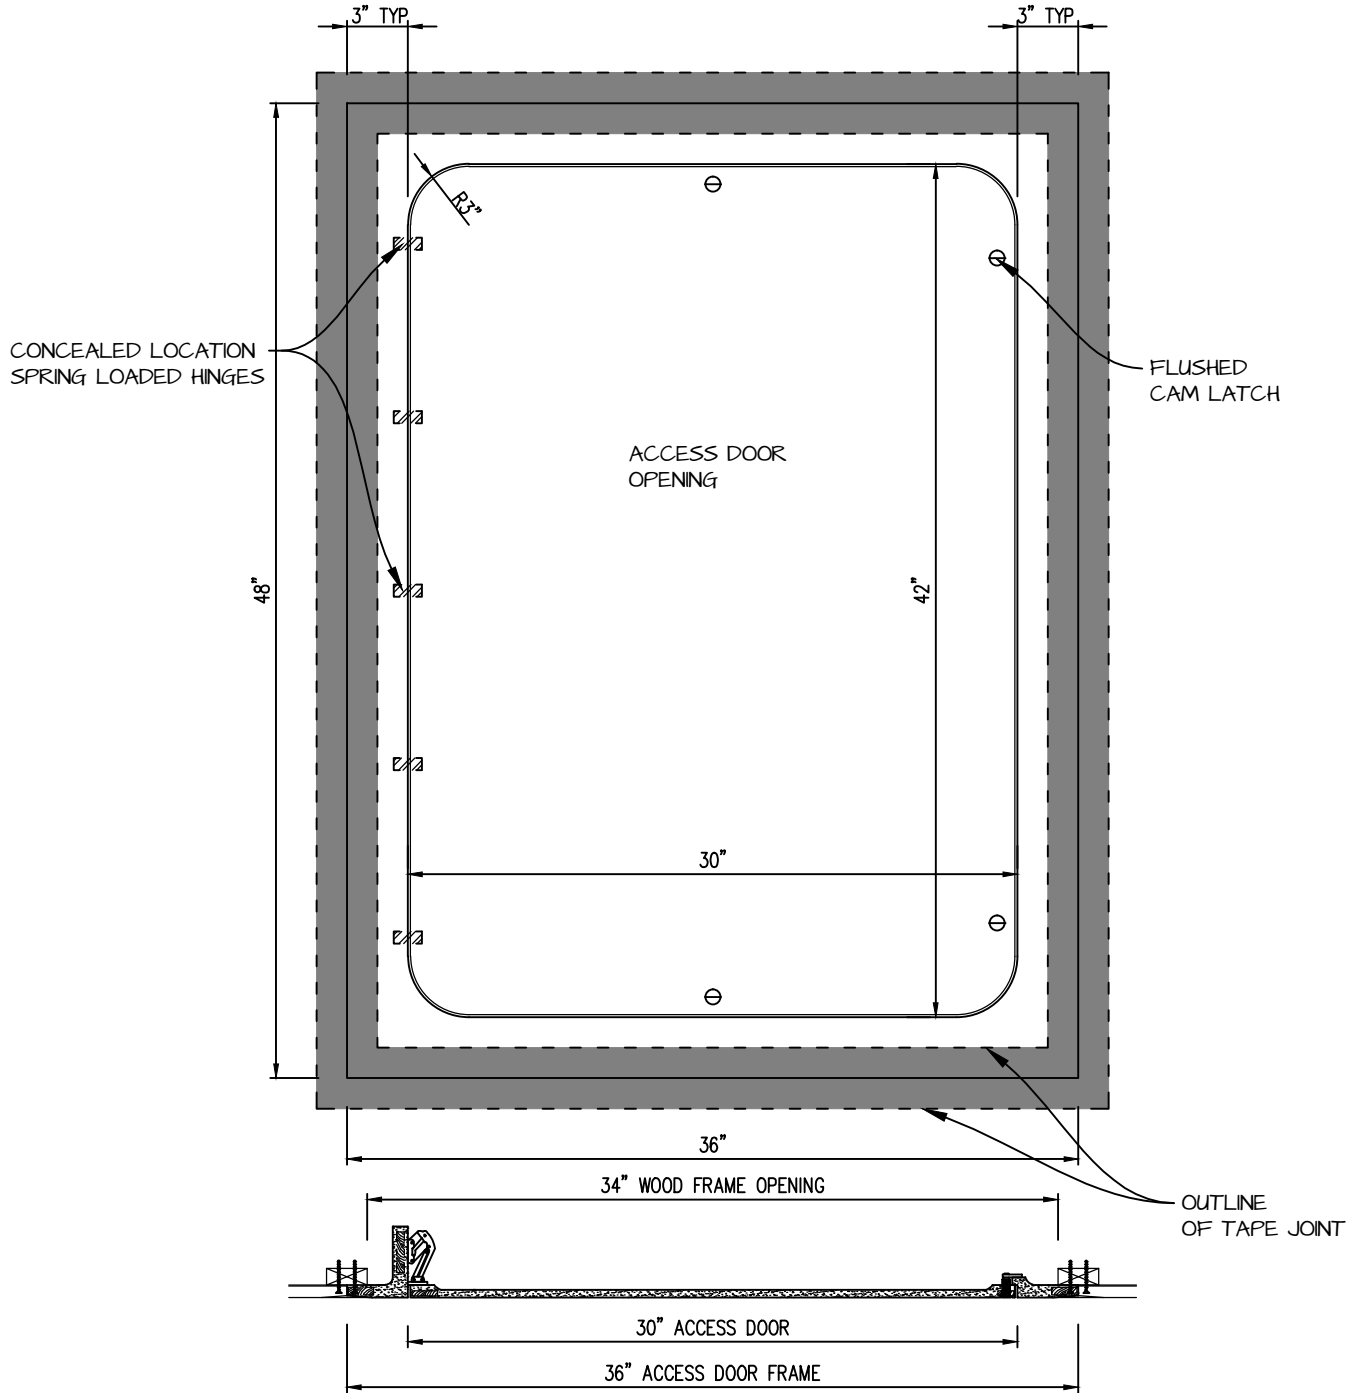

HINGED RADIUS CORNER ACCESS PANEL 30"x42"

GFRG-HG-RC-583042

 <p>CASTLE Access Panels & Forms Inc.</p>	<p>CASTLE ACCESS PANELS & FORMS INC. 173 Adesso Drive, Unit 2, Concord ON L4K 3C3 Phone (905)738-8089 Fax (905)760-9234 inquiries@castleaccesspanels.com www.CastleAccessPanels.com</p>	DESIGNED: Q.P
		DATE:
		APPROVED: J.R
CUSTOMER:	PROJECT:	QTY:
TITLE:	DWG NO:	SHEET OF