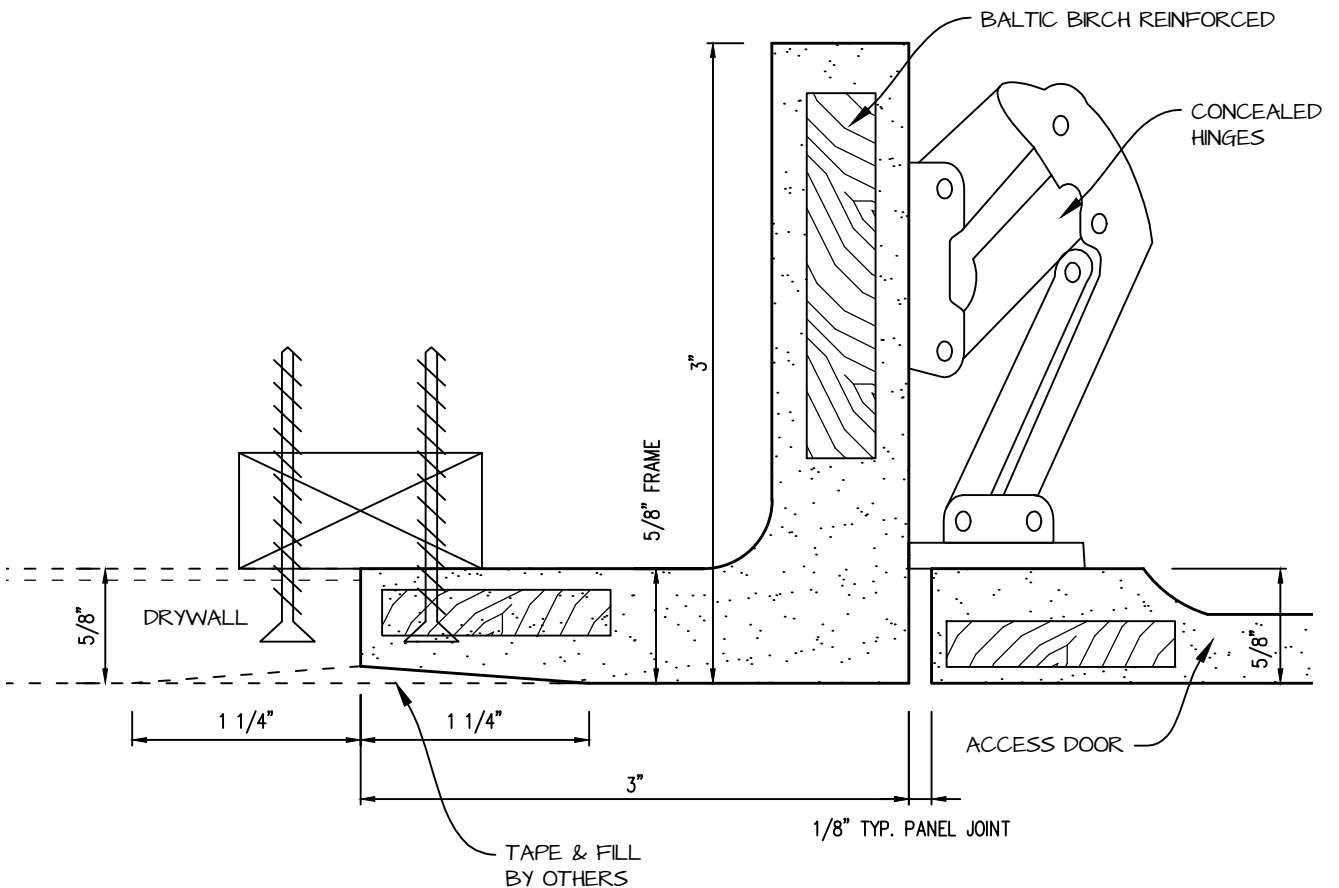

HINGED GFRG ACCESS PANEL SECTION

CASTLE Access Panels & Forms Inc.	CASTLE ACCESS PANELS & FORMS INC. 173 Adesso Drive, Unit 2, Concord ON L4K 3C3 Phone (905)738-8089 Fax (905)760-9234 inquiries@castleaccesspanels.com www.CastleAccessPanels.com	DESIGNED: Q.P. DATE:
		APPROVED: J.R.
CUSTOMER:	PROJECT:	QTY:
TITLE:	DWG NO:	SHEET OF