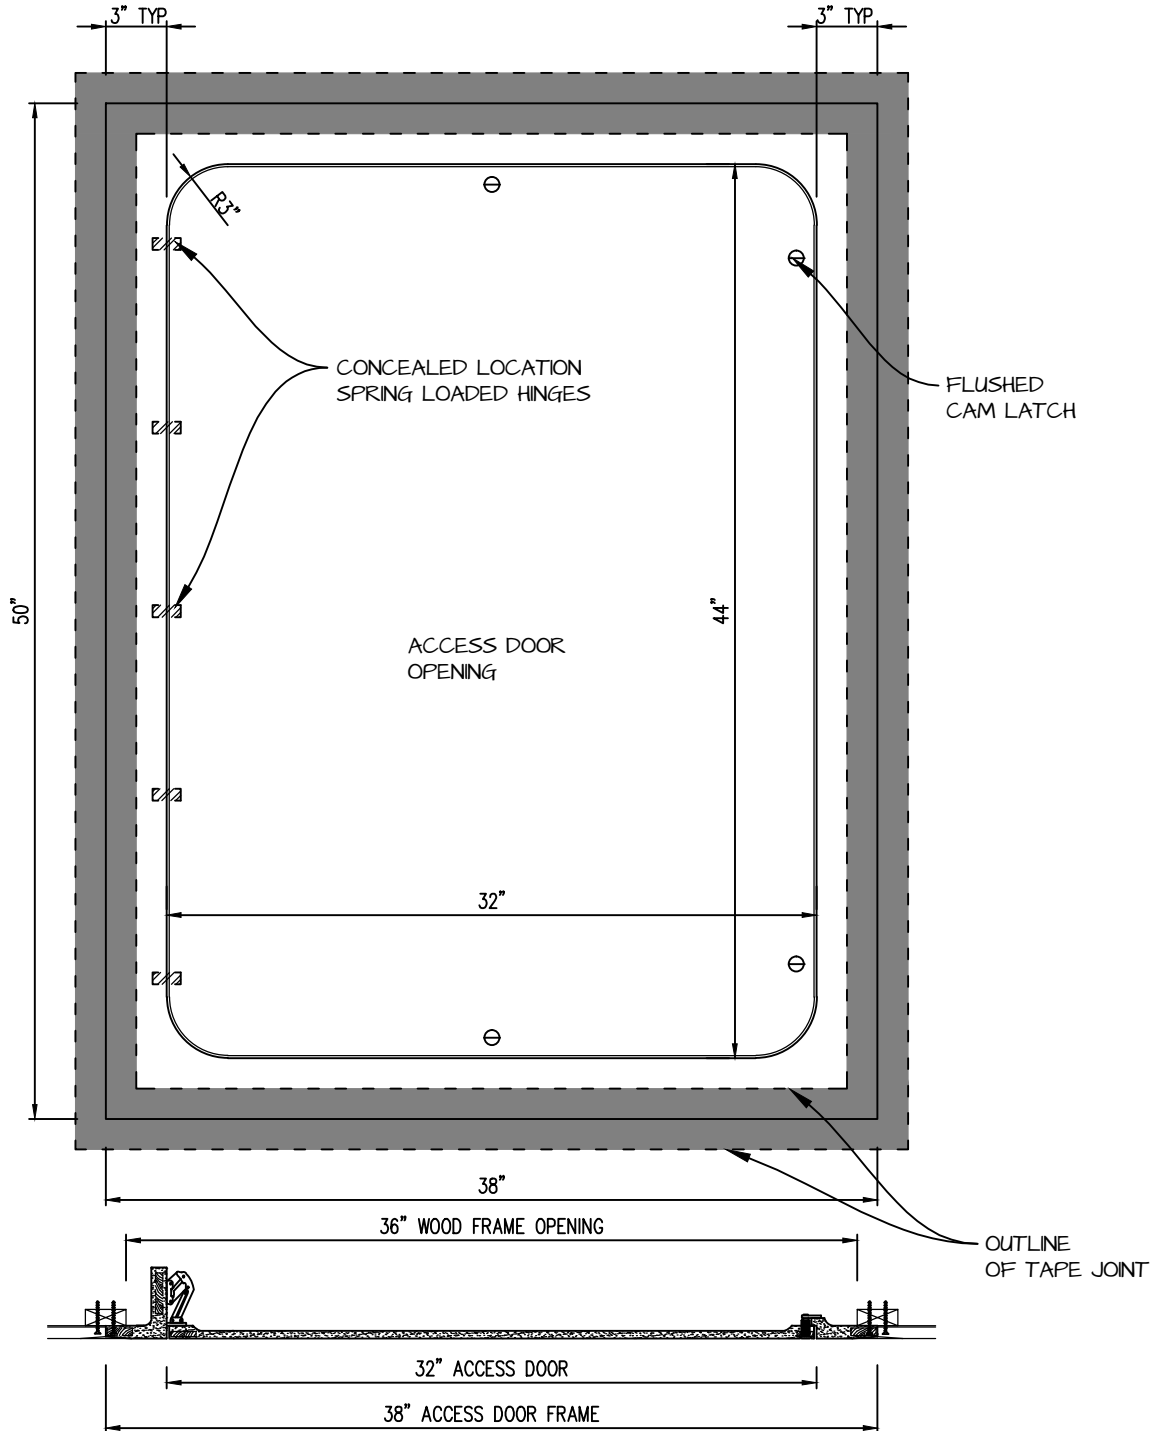

HINGED RADIUS CORNER ACCESS PANEL 32"x44"
GFRG-HG-RC-583244

CASTLE ACCESS PANELS & FORMS INC.
 173 Adesso Drive, Unit 2, Concord ON L4K 3C3
 Phone (905)738-8089 Fax (905)760-9234
 inquiries@castleaccesspanels.com
www.CastleAccessPanels.com