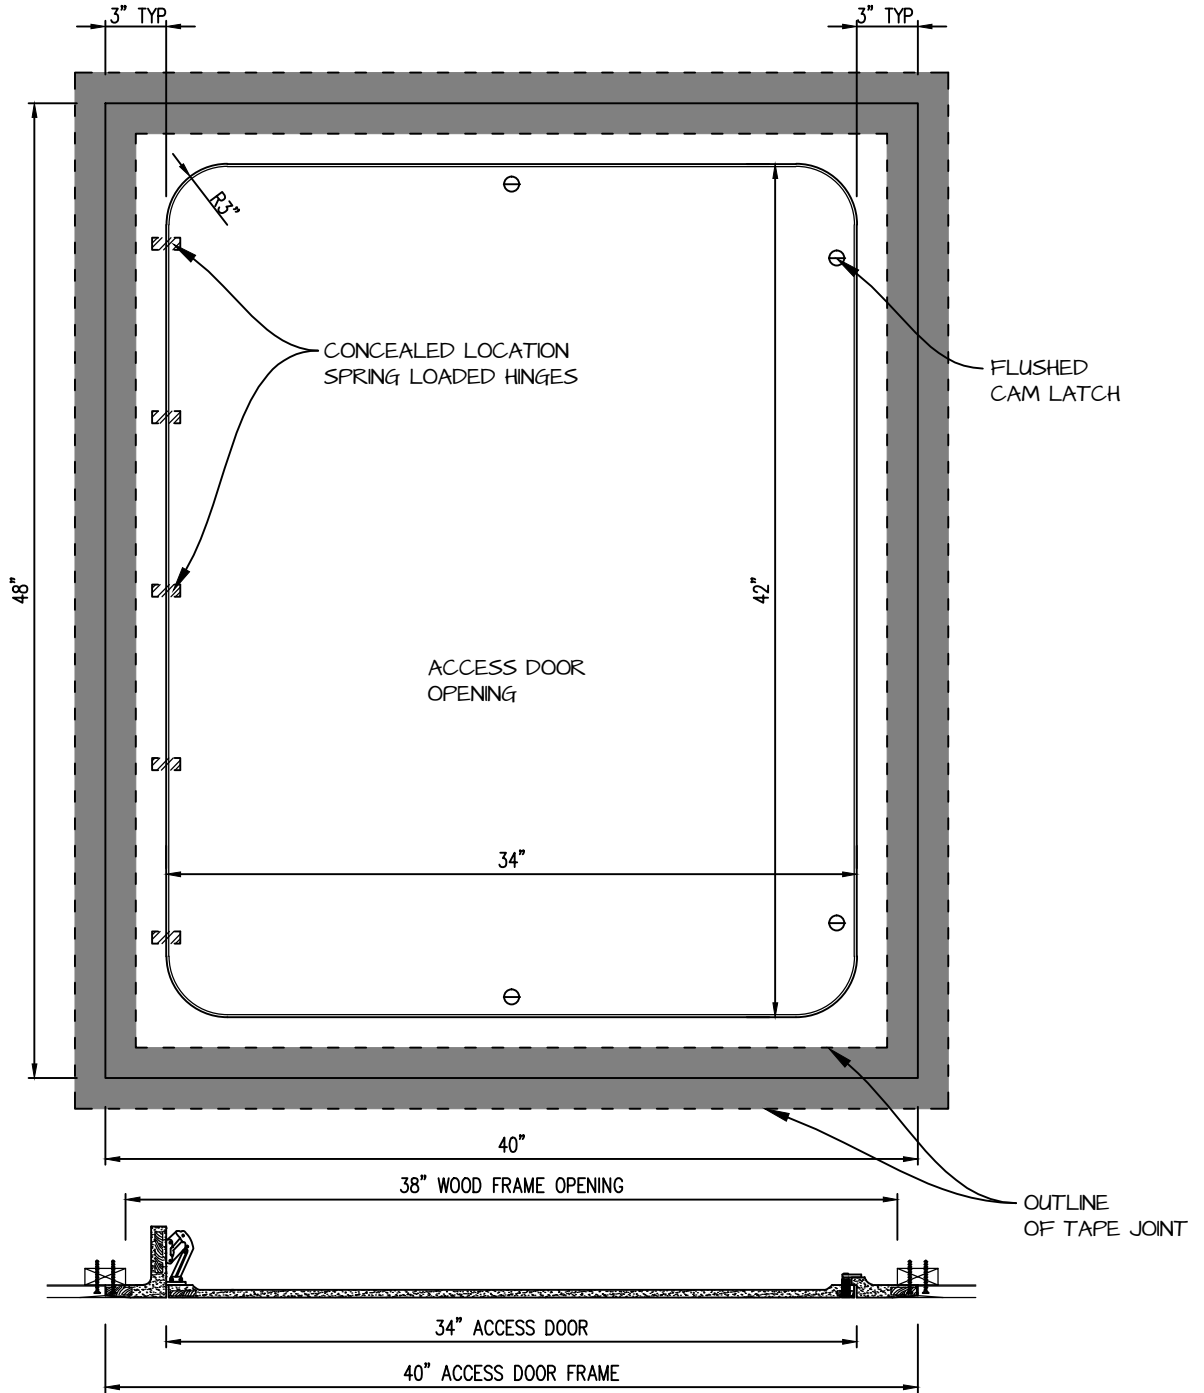

HINGED RADIUS CORNER ACCESS PANEL 34"x42"

GFRG-HG-RC-583442

CASTLE ACCESS PANELS & FORMS INC.

173 Adesso Drive, Unit 2, Concord ON L4K 3C3

Phone (905)738-8089 Fax (905)760-9234

inquiries@castleaccesspanels.com