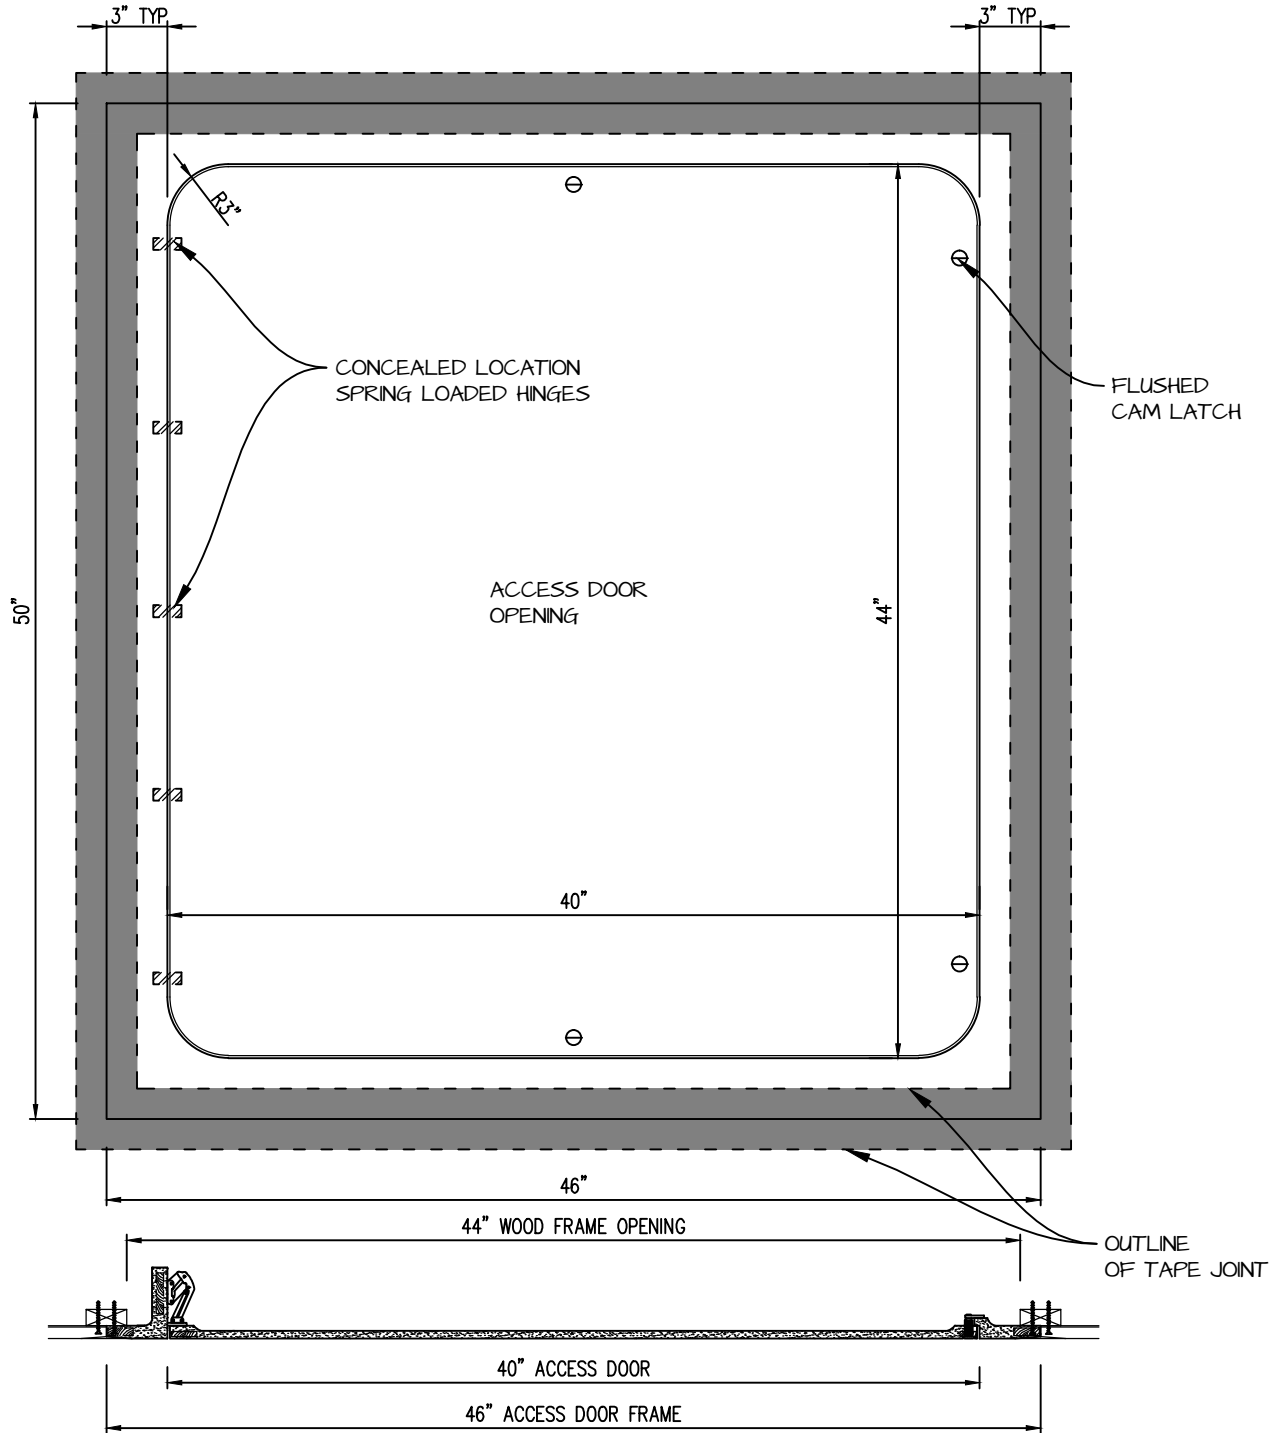

HINGED RADIUS CORNER ACCESS PANEL 40"x44"

GFRG-HG-RC-584044

CASTLE ACCESS PANELS & FORMS INC.

173 Adesso Drive, Unit 2, Concord ON L4K 3C3

Phone (905)738-8089 Fax (905)760-9234

inquiries@castleaccesspanels.com