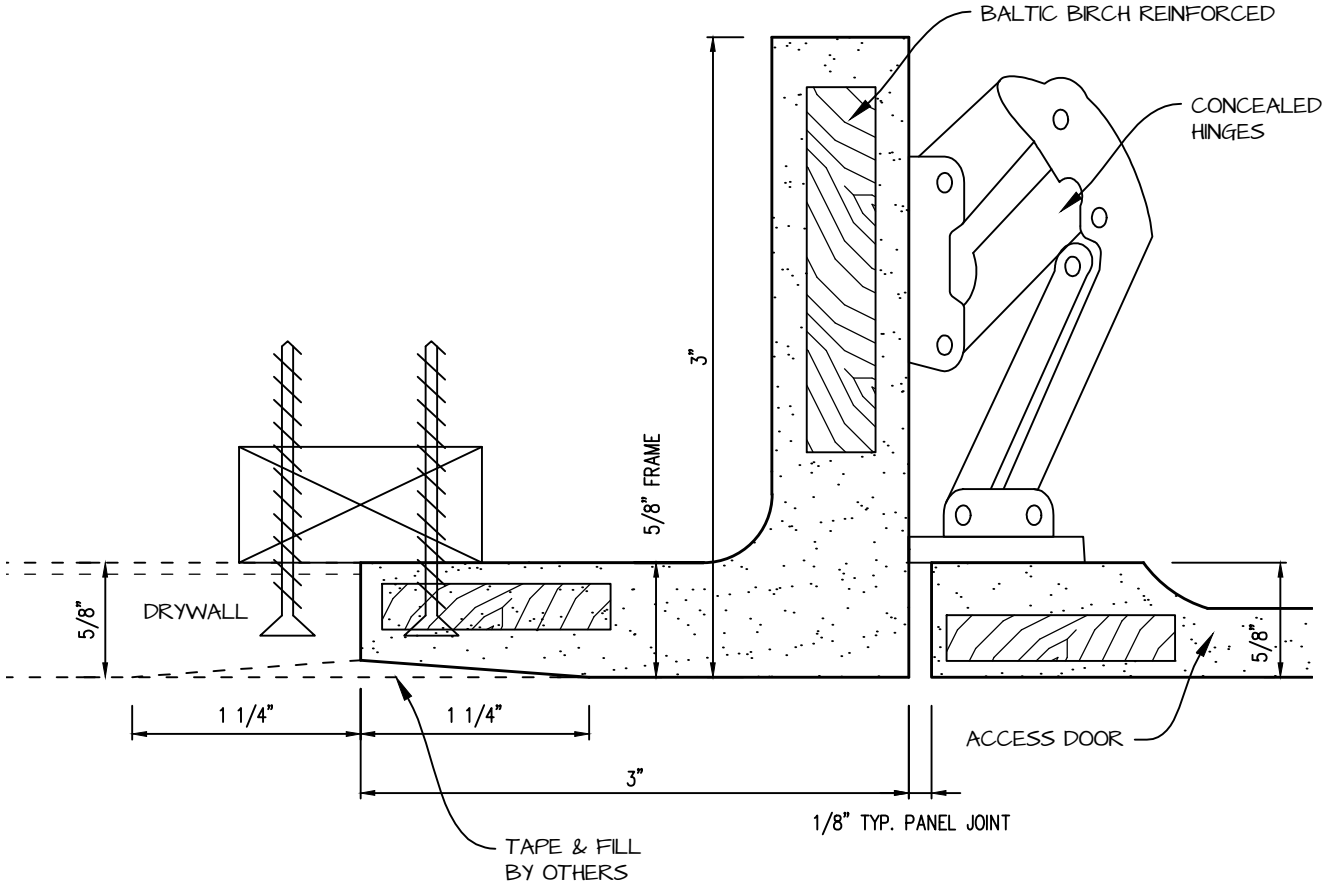

DWG NO:

SHEET OF

HINGED GFRG ACCESS PANEL SECTION

 <p>CASTLE Access Panels & Forms Inc.</p>	<p>CASTLE ACCESS PANELS & FORMS INC. 173 Adesso Drive, Unit 2, Concord ON L4K 3C3 Phone (905)738-8089 Fax (905)760-9234 inquiries@castleaccesspanels.com www.CastleAccessPanels.com</p>	DESIGNED: Q.P. DATE:
	APPROVED: J.R.	
CUSTOMER:	PROJECT:	QTY:
TITLE:	DWG NO:	SHEET OF