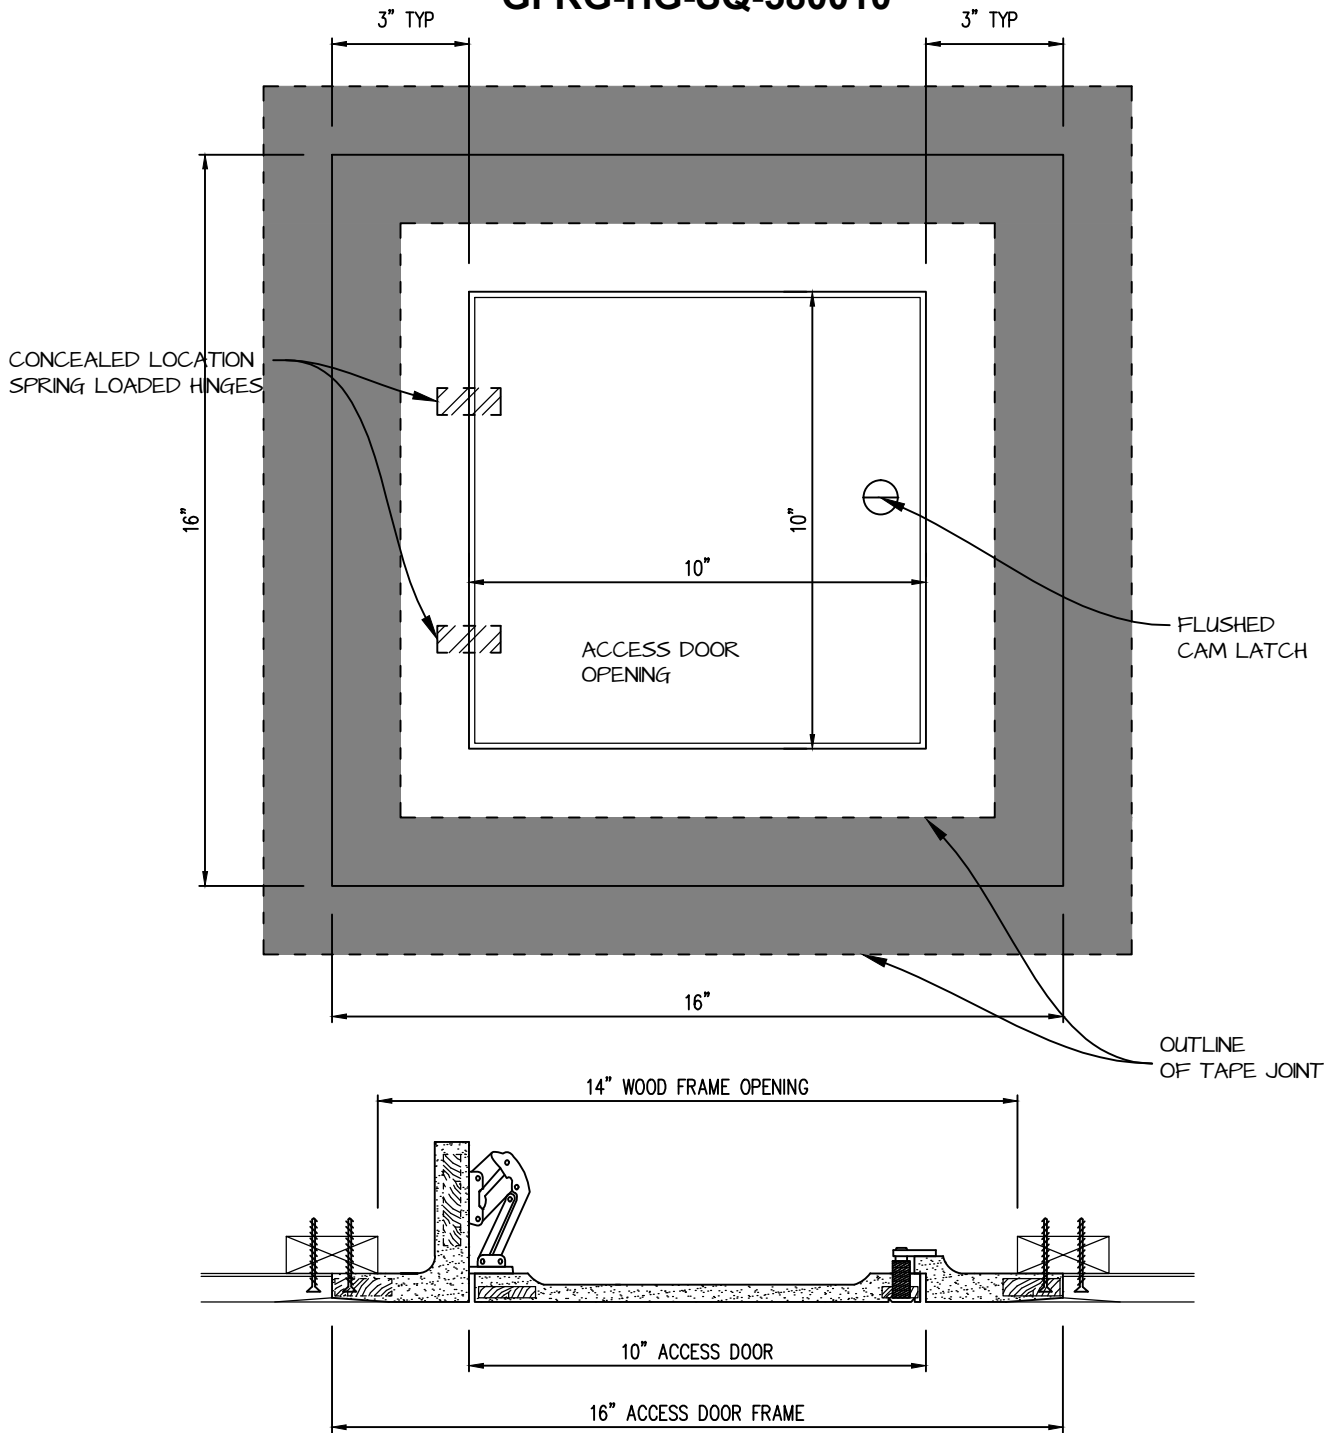

HINGED SQUARE CORNER ACCESS PANEL 10"x10"

GFRG-HG-SQ-580010

CASTLE ACCESS PANELS & FORMS INC.

173 Adesso Drive, Unit 2, Concord ON L4K 3C3

Phone (905)738-8089 Fax (905)760-9234

inquiries@castleaccesspanels.com