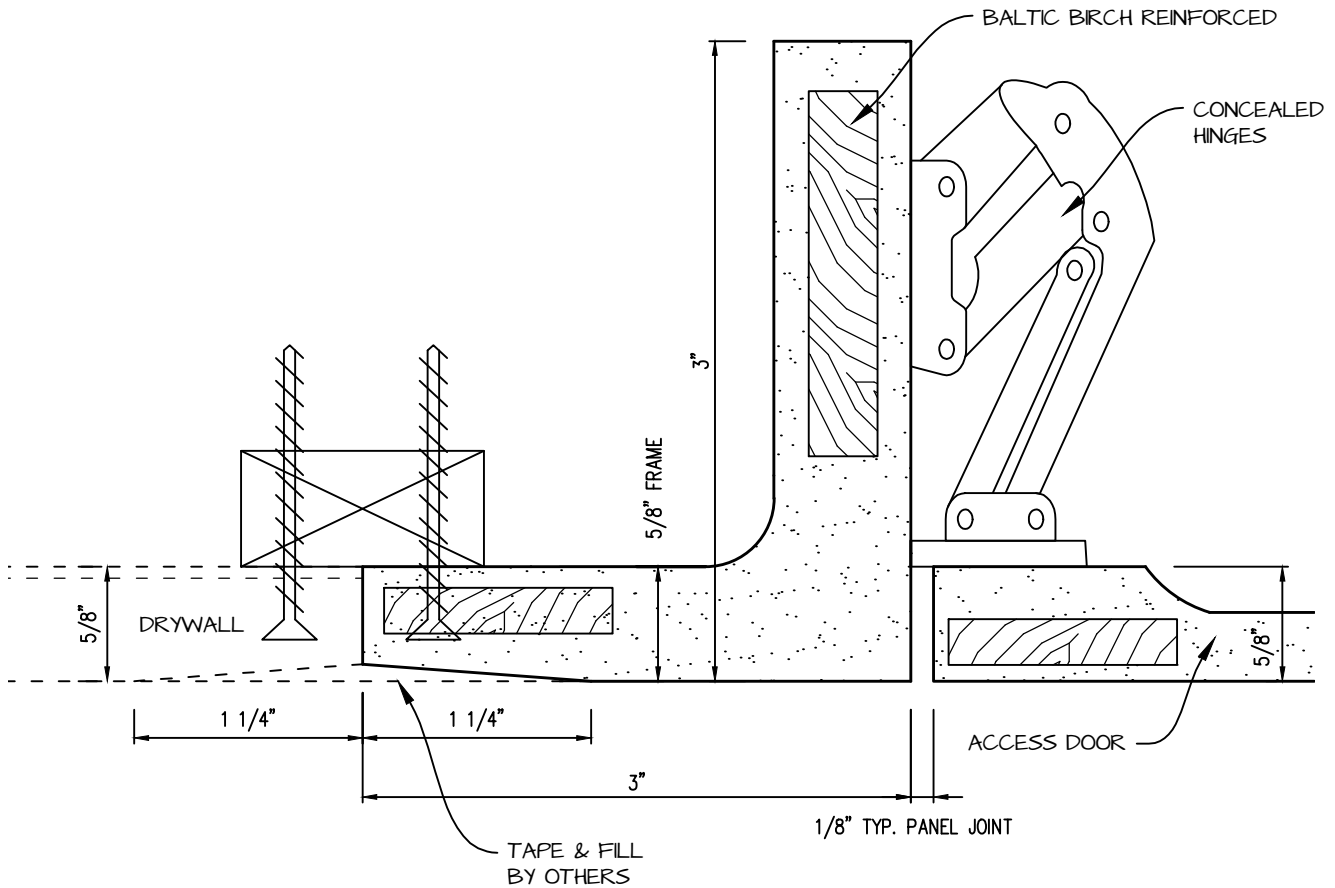

DWG NO:

SHEET OF

HINGED GFRG ACCESS PANEL SECTION

 <p>CASTLE Access Panels & Forms Inc.</p>	<p>CASTLE ACCESS PANELS & FORMS INC. 173 Adesso Drive, Unit 2, Concord ON L4K 3C3 Phone (905)738-8089 Fax (905)760-9234 inquiries@castleaccesspanels.com www.CastleAccessPanels.com</p>	DESIGNED: Q.P. DATE:
	CUSTOMER:	PROJECT:
TITLE:	DWG NO:	QTY: SHEET OF