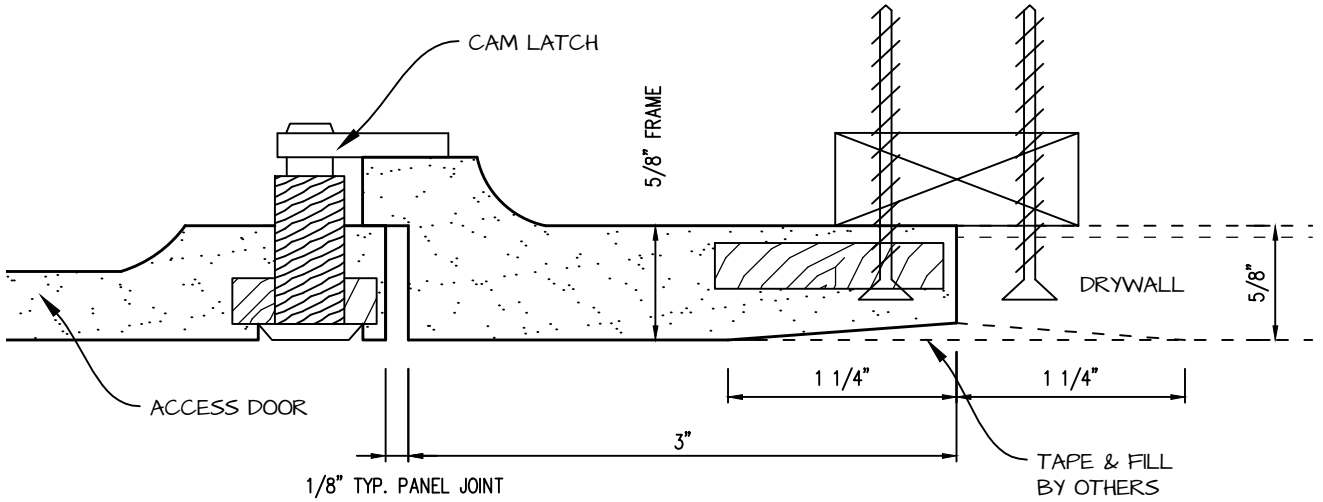

DWG NO:

SHEET OF

HINGED GFRG ACCESS PANEL SECTION

 <p>CASTLE Access Panels & Forms Inc.</p>	<p>CASTLE ACCESS PANELS & FORMS INC. 173 Adesso Drive, Unit 2, Concord ON L4K 3C3 Phone (905)738-8089 Fax (905)760-9234 inquiries@castleaccesspanels.com www.CastleAccessPanels.com</p>		DESIGNED: Q.P. DATE:
			APPROVED: J.R.
CUSTOMER:	PROJECT:	QTY:	
TITLE:	DWG NO:	SHEET OF	