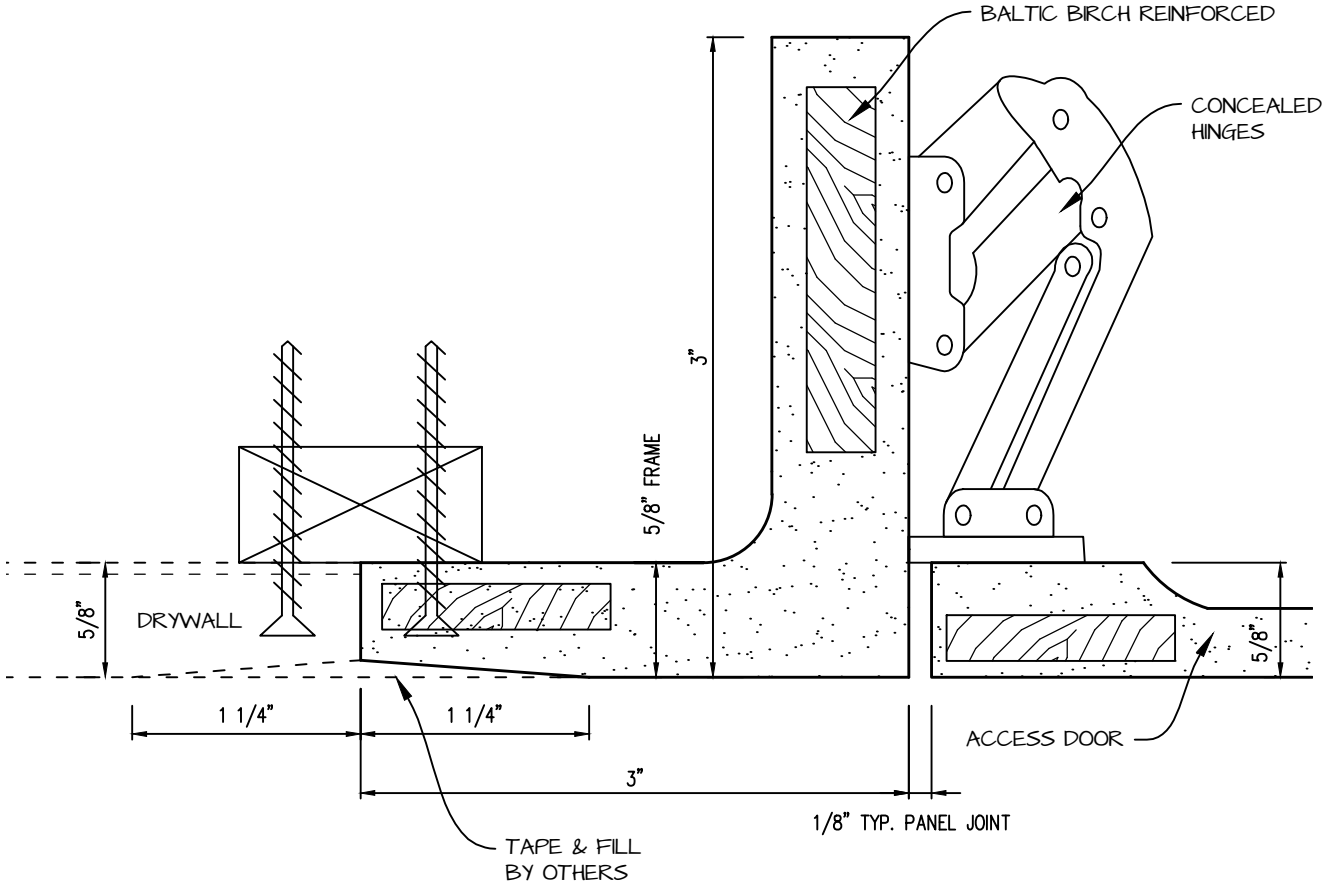

DWG NO:

SHEET OF

HINGED GFRG ACCESS PANEL SECTION

 <p>CASTLE Access Panels & Forms Inc.</p>	<p>CASTLE ACCESS PANELS & FORMS INC. 173 Adesso Drive, Unit 2, Concord ON L4K 3C3 Phone (905)738-8089 Fax (905)760-9234 inquiries@castleaccesspanels.com www.CastleAccessPanels.com</p>		DESIGNED: Q.P. DATE:
			APPROVED: J.R.
CUSTOMER:	PROJECT:	QTY:	
TITLE:	DWG NO:	SHEET OF	