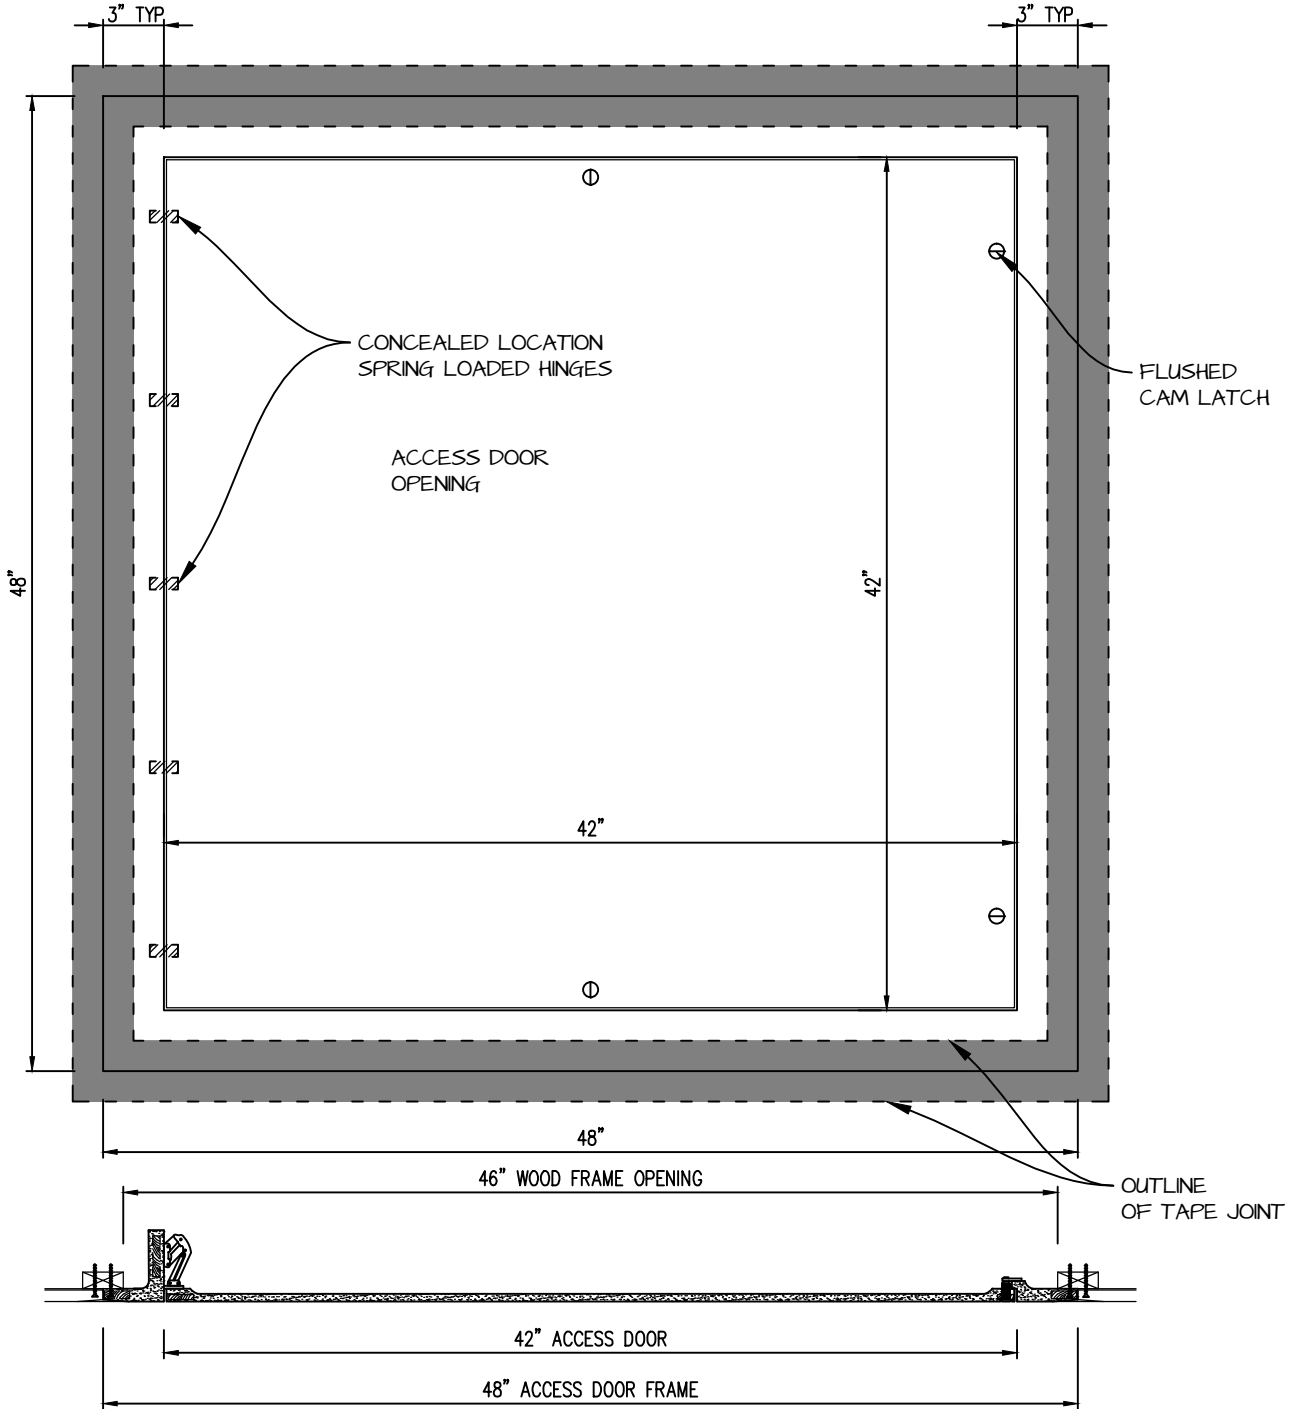

HINGED SQUARE CORNER ACCESS PANEL 42"x42"

GFRG-HG-SQ-580042

CASTLE ACCESS PANELS & FORMS INC.

173 Adesso Drive, Unit 2, Concord ON L4K 3C3

Phone (905)738-8089 Fax (905)760-9234

inquiries@castleaccesspanels.com