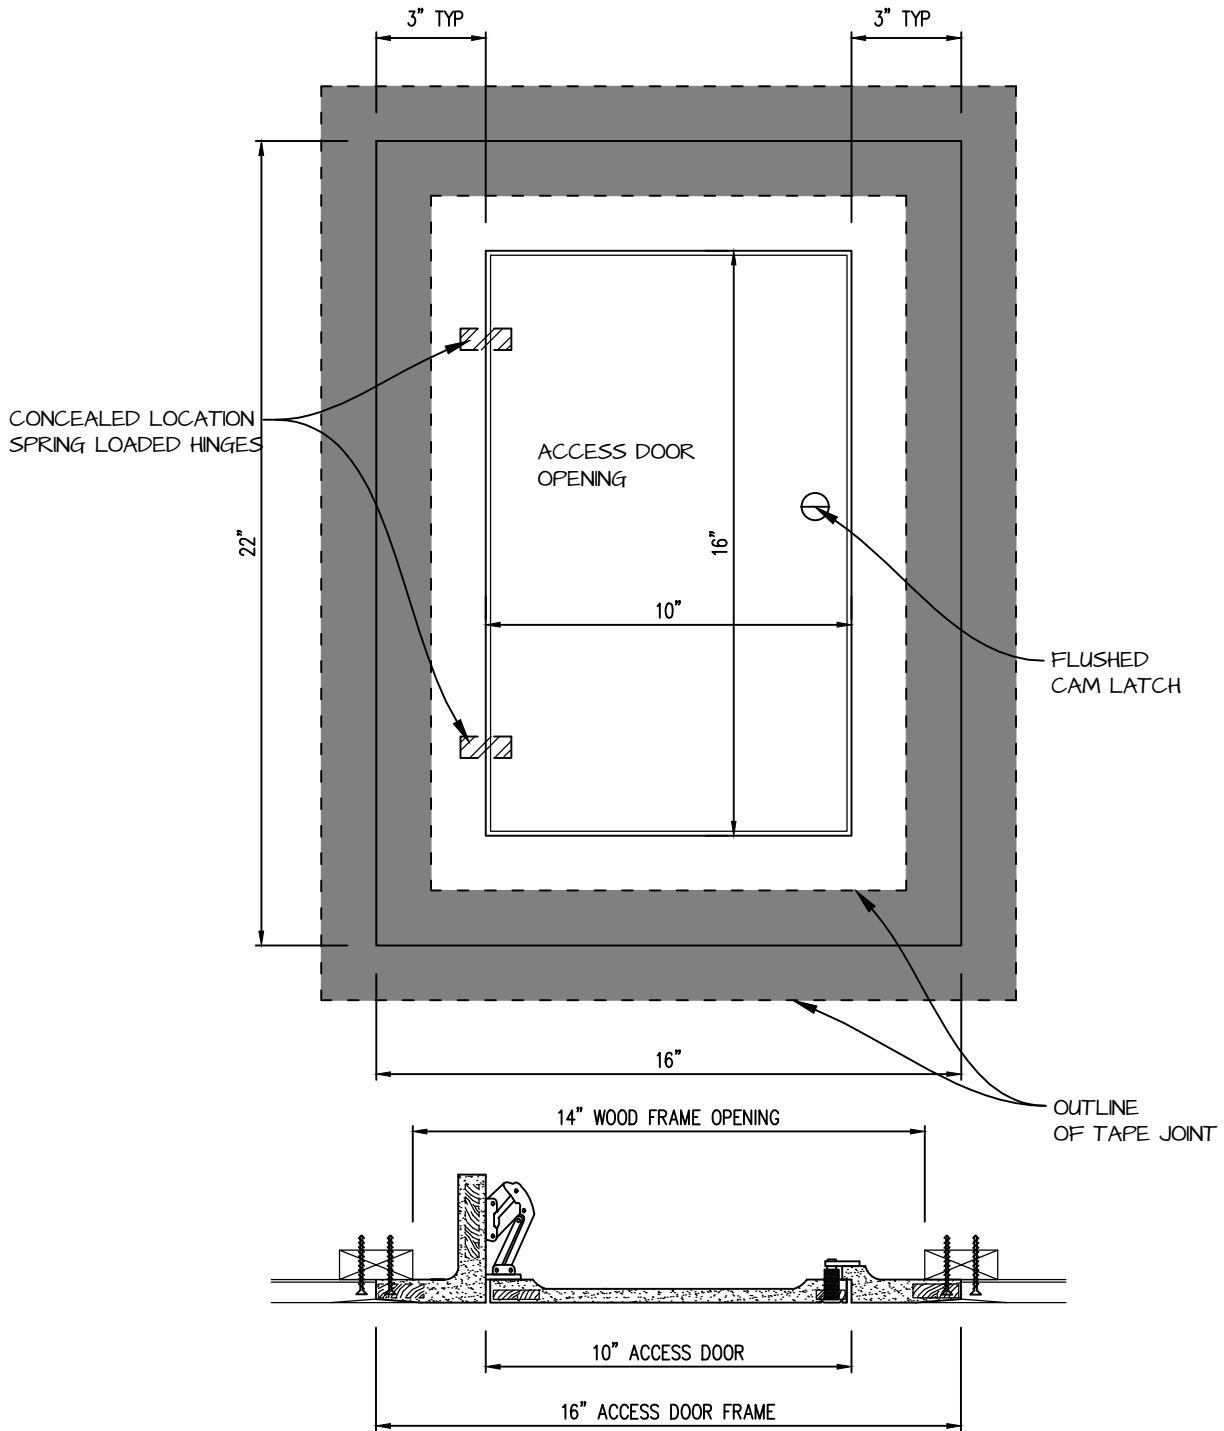

HINGED SQUARE CORNER ACCESS PANEL 10"x16"

GFRG-HG-SQ-581016

CASTLE ACCESS PANELS & FORMS INC.
 173 Adesso Drive, Unit 2, Concord ON L4K 3C3
 Phone (905)738-8089 Fax (905)760-9234
 inquiries@castleaccesspanels.com
www.CastleAccessPanels.com