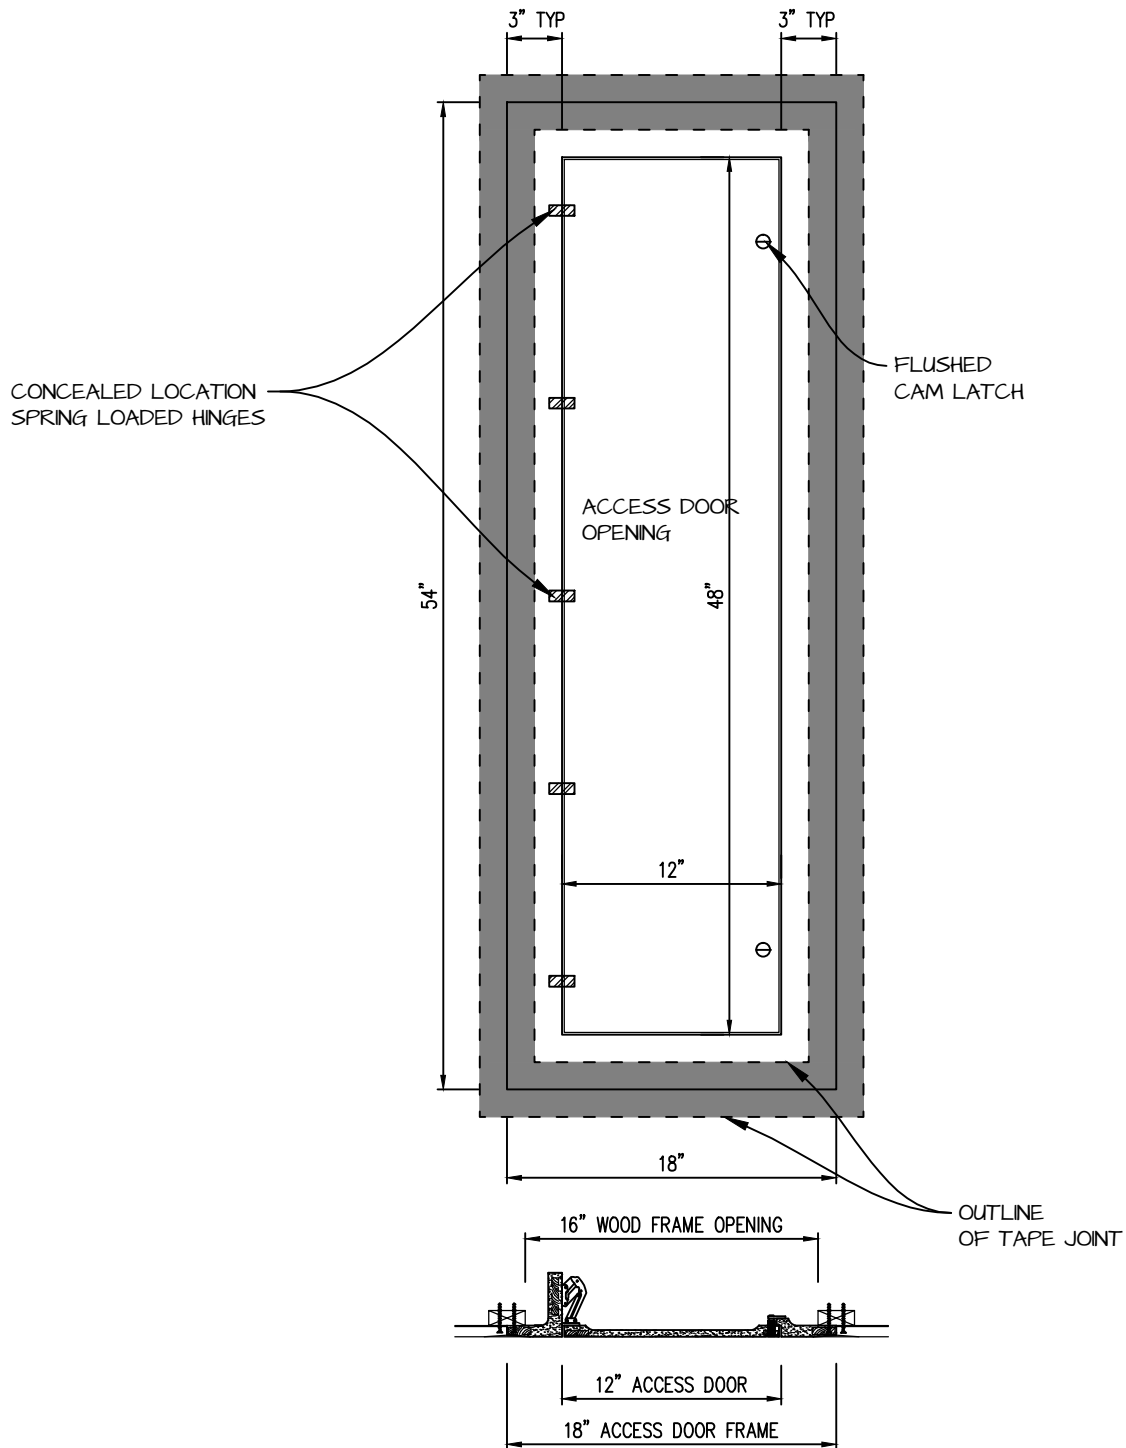

HINGED SQUARE CORNER ACCESS PANEL 12"x48"

GFRG-HG-SQ-581248

CASTLE ACCESS PANELS & FORMS INC.

173 Adesso Drive, Unit 2, Concord ON L4K 3C3

Phone (905)738-8089 Fax (905)760-9234

inquiries@castleaccesspanels.com