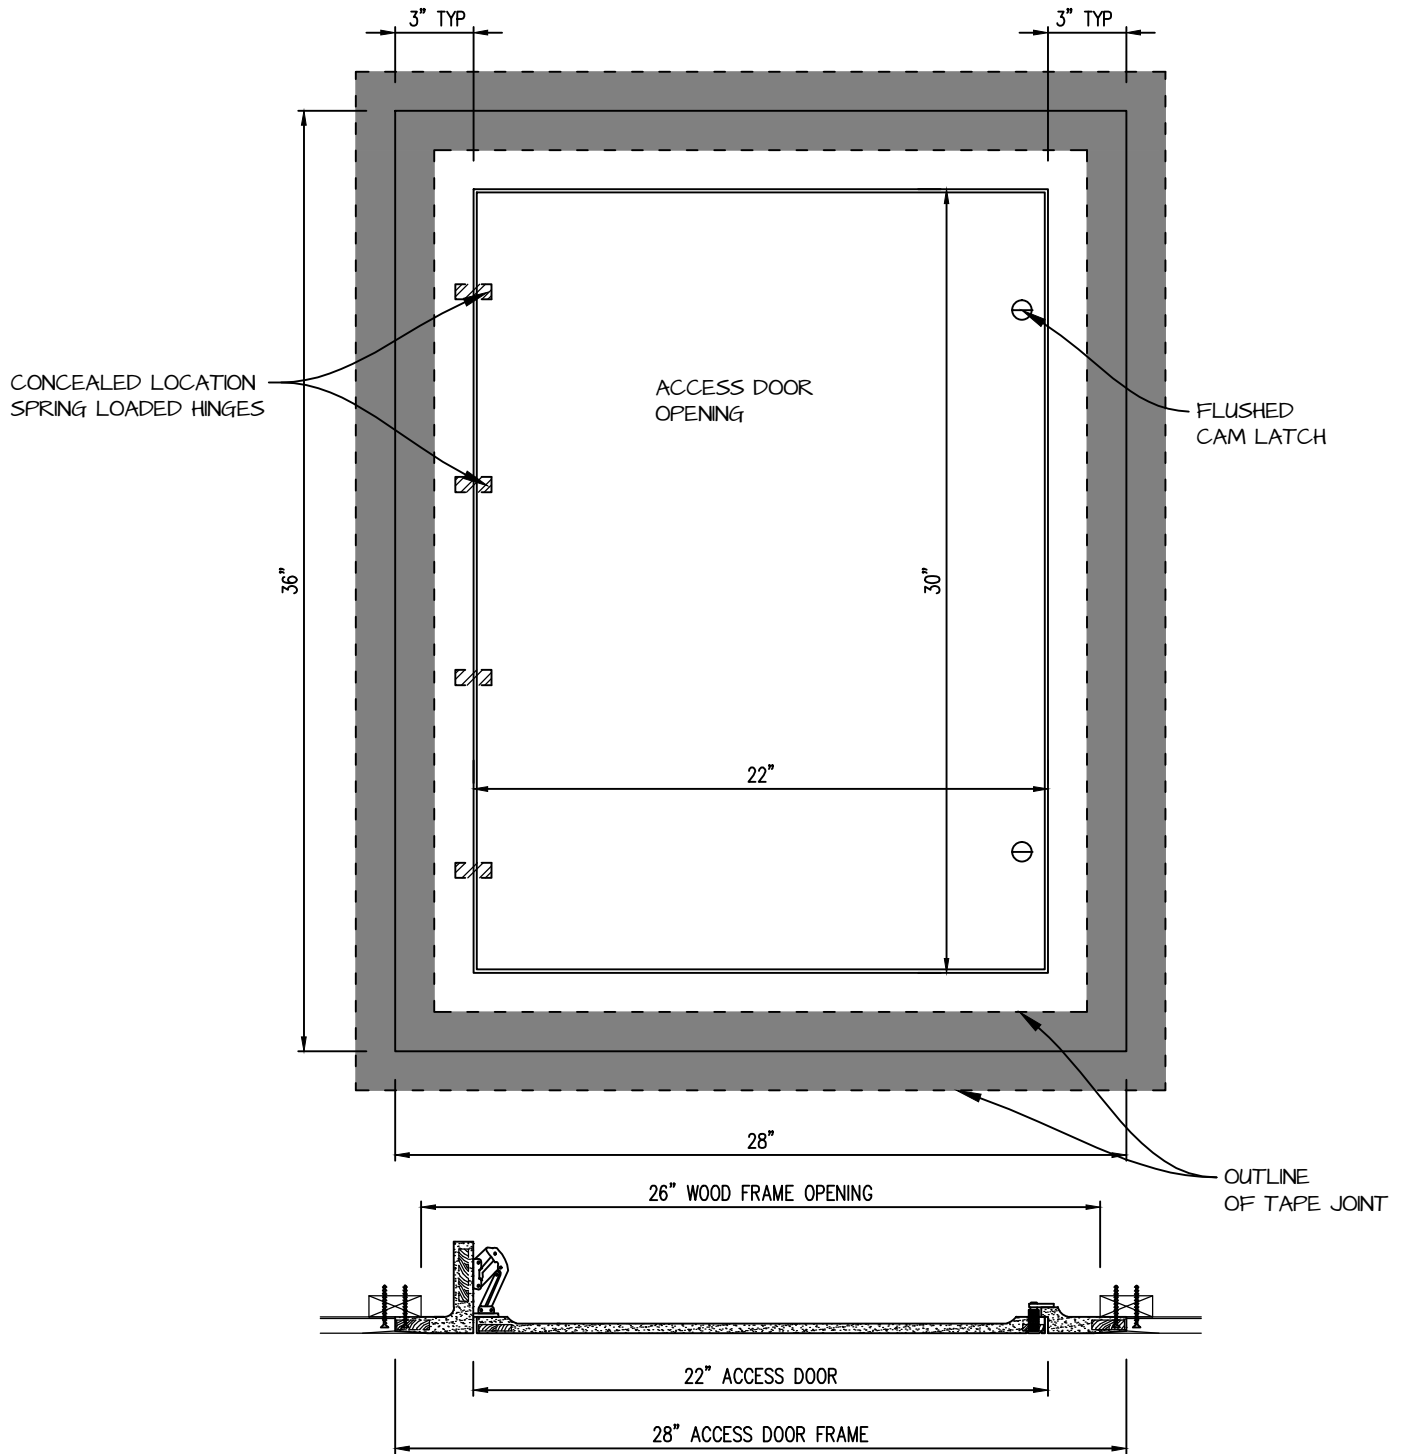

HINGED SQUARE CORNER ACCESS PANEL 22"x30"

GFRG-HG-SQ-582230

CASTLE ACCESS PANELS & FORMS INC.

173 Adesso Drive, Unit 2, Concord ON L4K 3C3

Phone (905)738-8089 Fax (905)760-9234

inquiries@castleaccesspanels.com