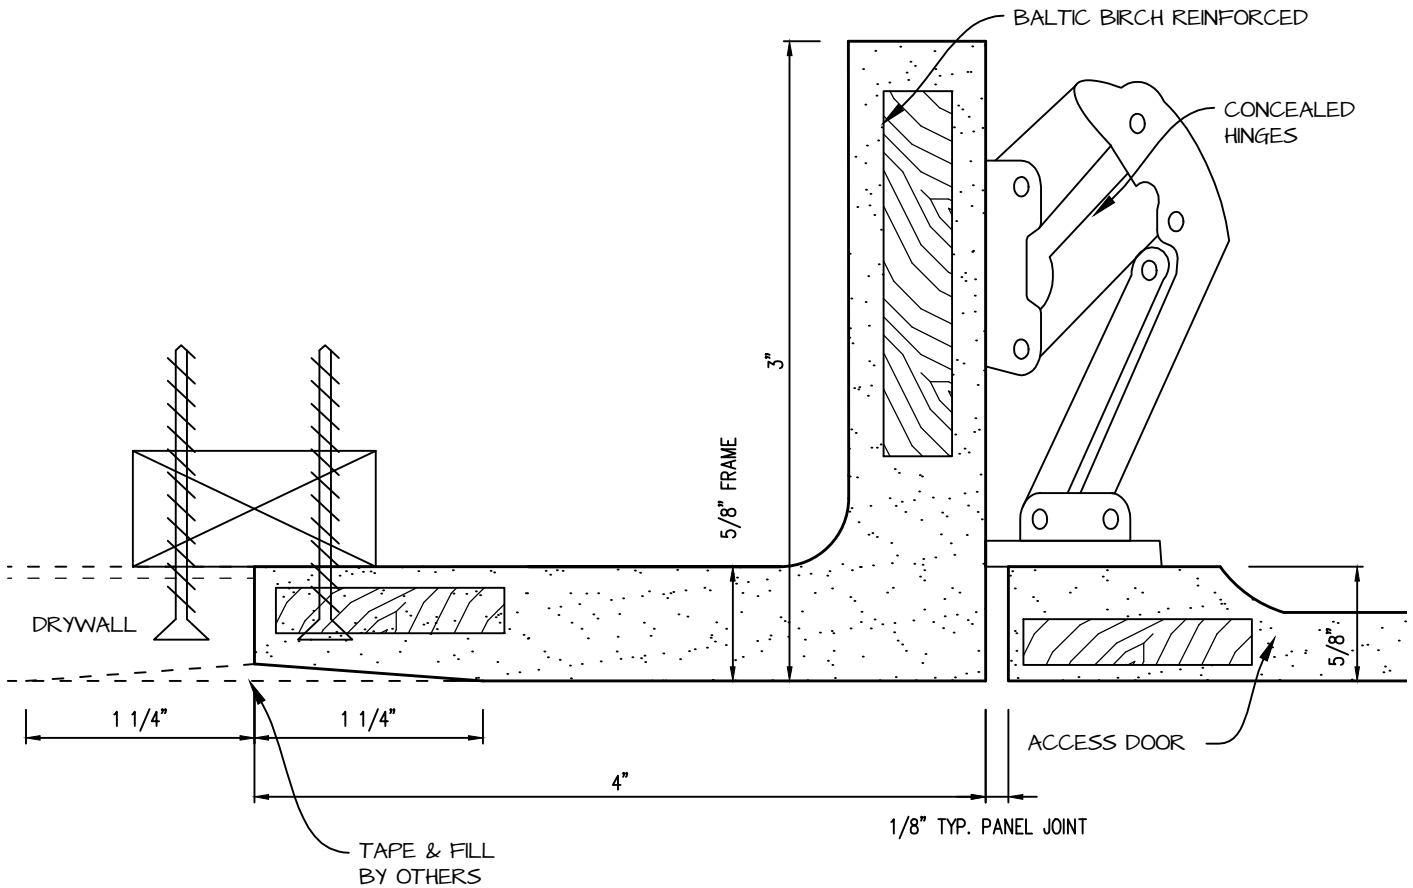

HINGED GFRG ACCESS PANEL SECTION (4" FRAME)

CASTLE ACCESS PANELS & FORMS INC. 173 Adesso Drive, Unit 2, Concord ON L4K 3C3 Phone (905)738-8089 Fax (905)760-9234 inquiries@castleaccesspanels.com www.CastleAccessPanels.com	DESIGNED: Q.P	
	DATE:	
	APPROVED: J.R	
CUSTOMER:	PROJECT:	QTY:
TITLE:	DWG NO:	SHEET OF