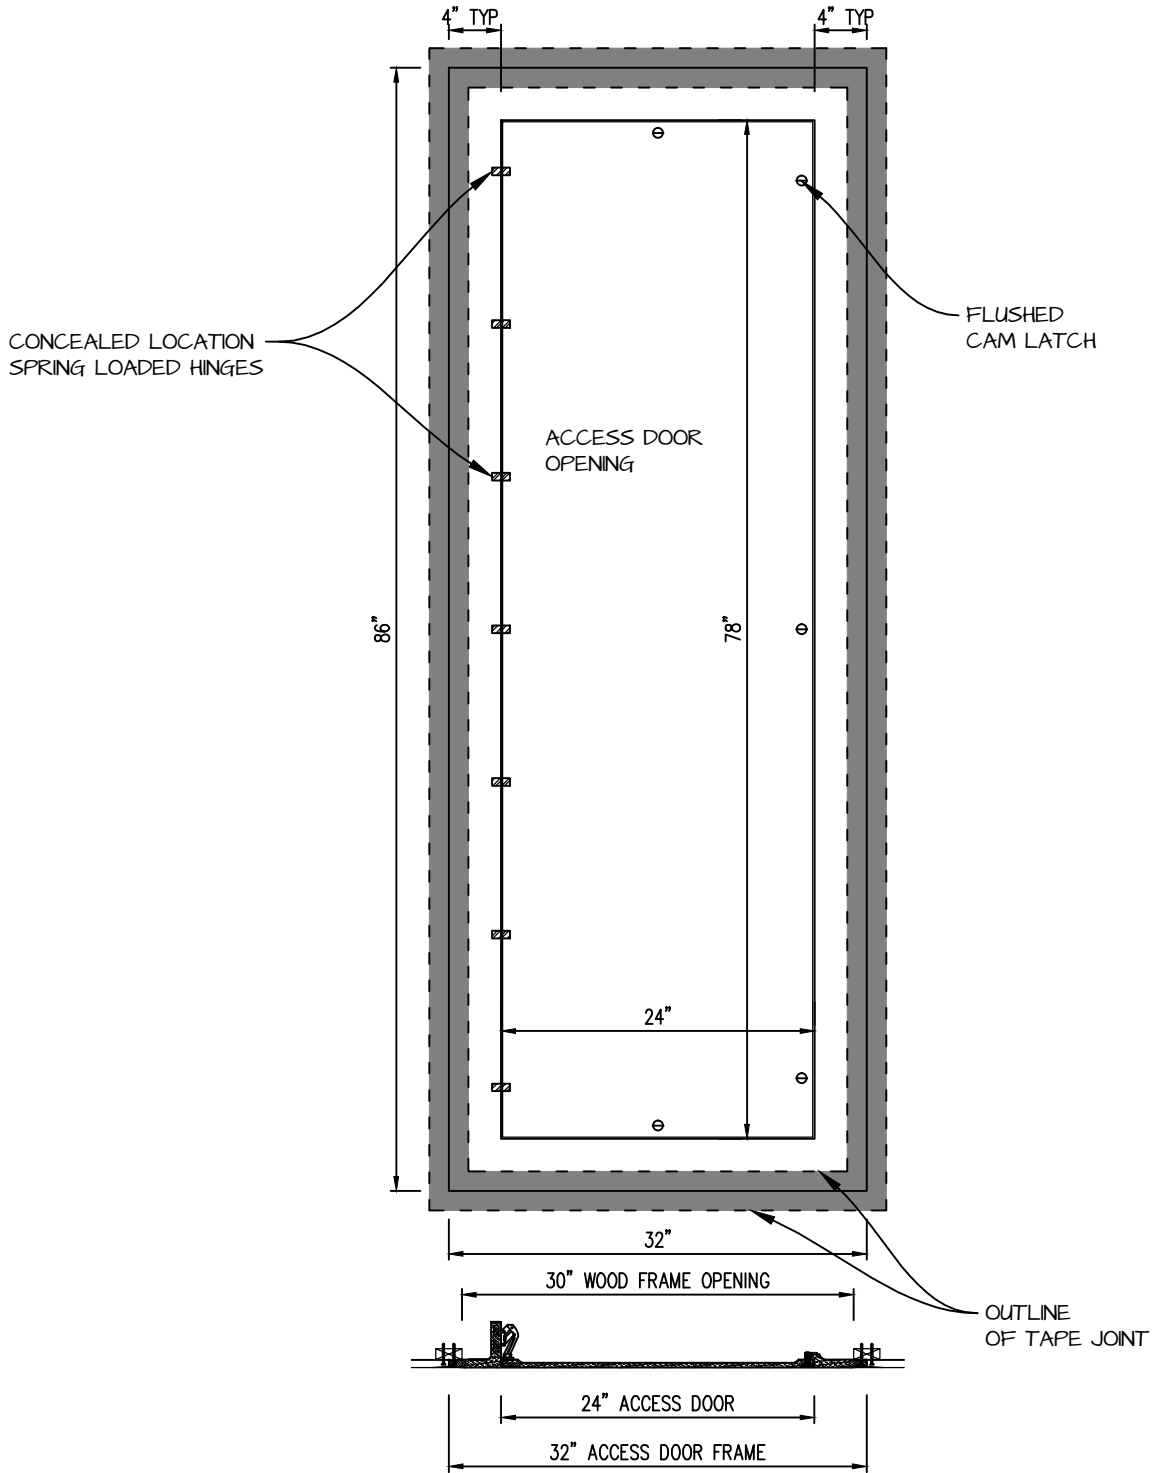

**HINGED SQUARE CORNER ACCESS PANEL 24"x78"**  
**GFRG-HG-SQ-582478**

 <p><b>CASTLE ACCESS PANELS &amp; FORMS INC.</b>          173 Adesso Drive, Unit 2, Concord ON L4K 3C3          Phone (905)738-8089 Fax (905)760-9234          inquiries@castleaccesspanels.com  <a href="http://www.CastleAccessPanels.com">www.CastleAccessPanels.com</a></p>	DESIGNED: Q.P	
	DATE:	
	APPROVED: J.R	
CUSTOMER:	PROJECT:	QTY:
TITLE:	DWG NO:	SHEET OF

# HINGED GFRG ACCESS PANEL SECTION (4" FRAME)

 <p><b>CASTLE ACCESS PANELS &amp; FORMS INC.</b>          173 Adesso Drive, Unit 2, Concord ON L4K 3C3          Phone (905)738-8089 Fax (905)760-9234          inquiries@castleaccesspanels.com  <a href="http://www.CastleAccessPanels.com">www.CastleAccessPanels.com</a></p>	DESIGNED: Q.P	
	DATE:	
	APPROVED: J.R	
CUSTOMER:	PROJECT:	QTY:
TITLE:	DWG NO:	SHEET OF