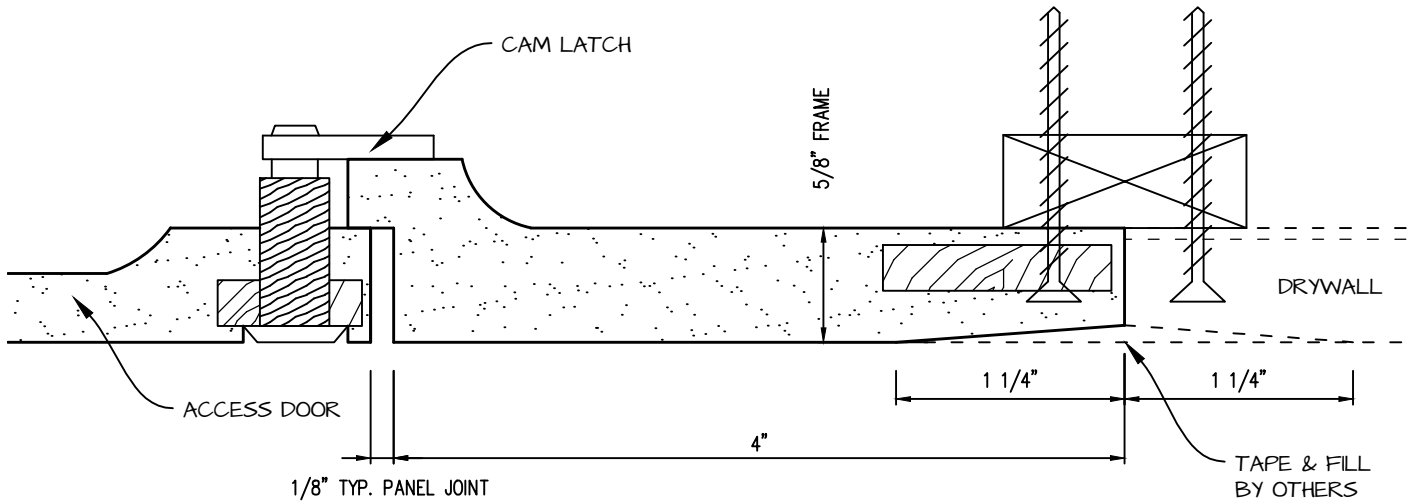

HINGED GFRG ACCESS PANEL SECTION (4" FRAME)

CASTLE ACCESS PANELS & FORMS INC. 173 Adesso Drive, Unit 2, Concord ON L4K 3C3 Phone (905)738-8089 Fax (905)760-9234 inquiries@castleaccesspanels.com www.CastleAccessPanels.com	DESIGNED: Q.P	
	DATE:	
	APPROVED: J.R	
CUSTOMER:	PROJECT:	QTY:
TITLE:	DWG NO:	SHEET OF