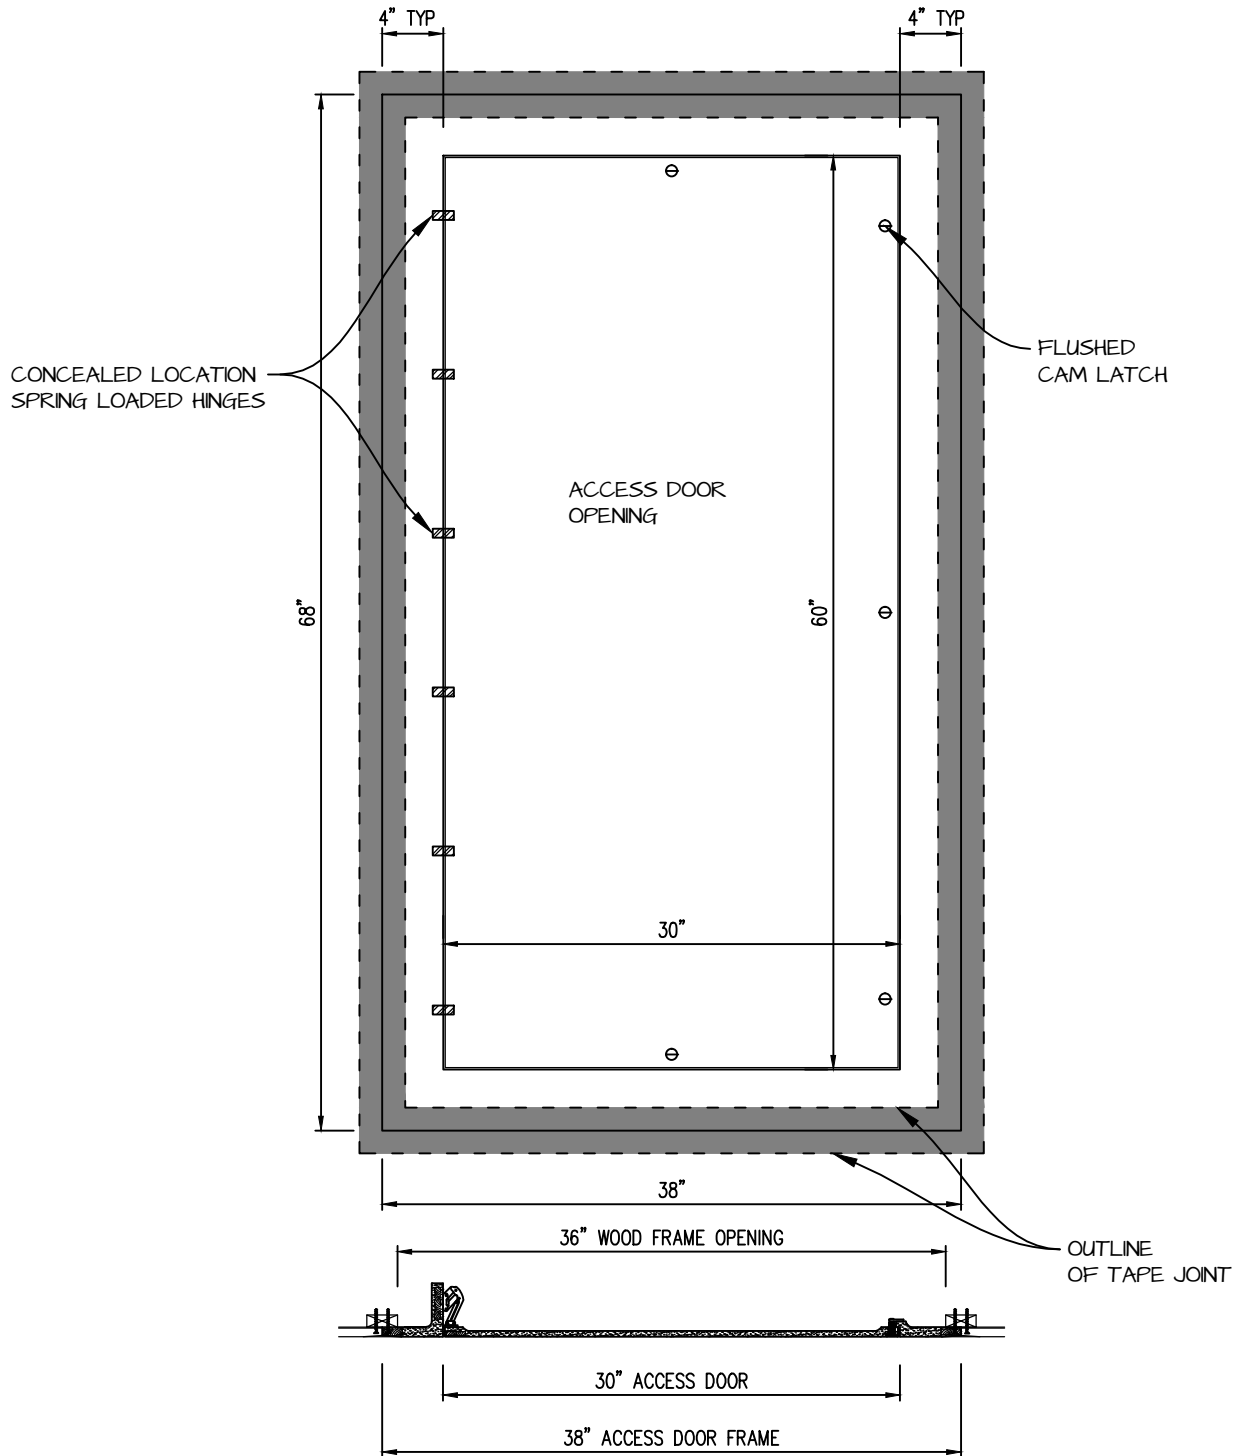

HINGED SQUARE CORNER ACCESS PANEL 30"x60"

GFRG-HG-SQ-583060

CASTLE ACCESS PANELS & FORMS INC.
 173 Adesso Drive, Unit 2, Concord ON L4K 3C3
 Phone (905)738-8089 Fax (905)760-9234
 inquiries@castleaccesspanels.com
www.CastleAccessPanels.com