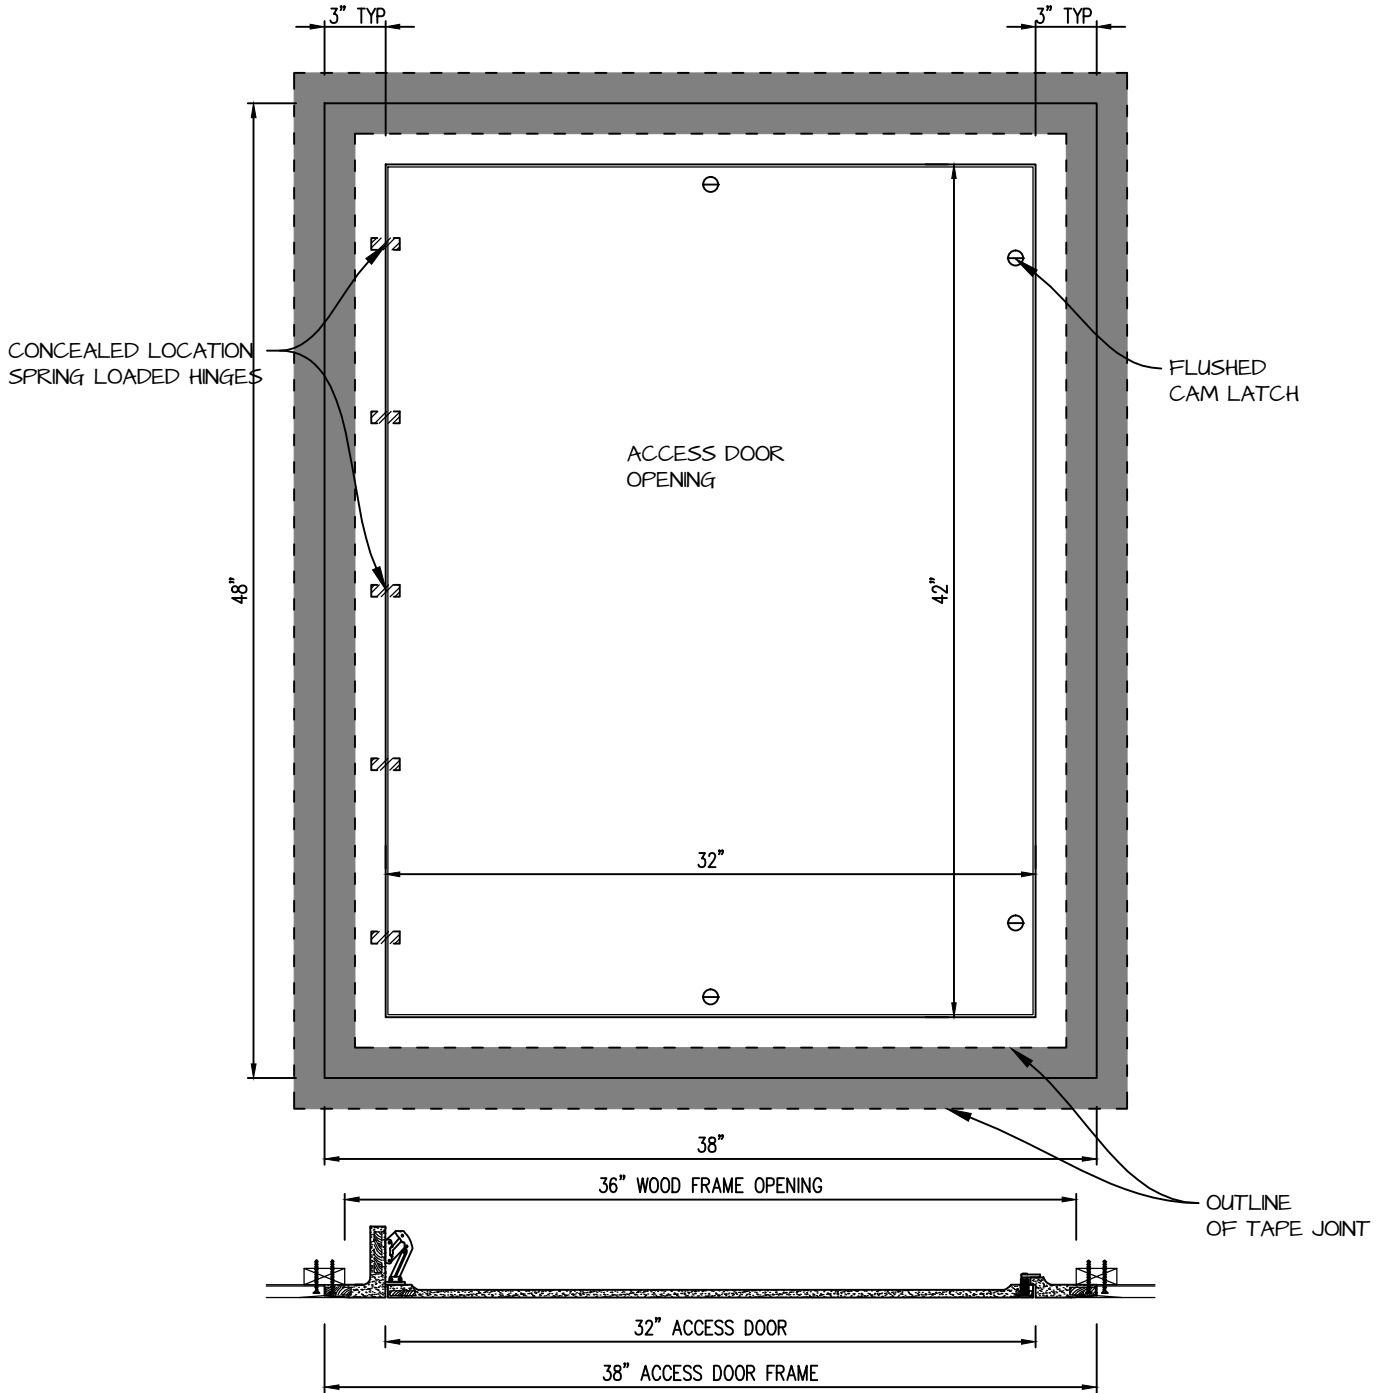

HINGED SQUARE CORNER ACCESS PANEL 32"x42"
GFRG-HG-SQ-583242

 <p>CASTLE ACCESS PANELS & FORMS INC. 173 Adesso Drive, Unit 2, Concord ON L4K 3C3 Phone (905)738-8089 Fax (905)760-9234 inquiries@castleaccesspanels.com www.CastleAccessPanels.com</p>	DESIGNED: Q.P	
	DATE:	
	APPROVED: J.R	
CUSTOMER:	PROJECT:	QTY:
TITLE:	DWG NO:	SHEET OF