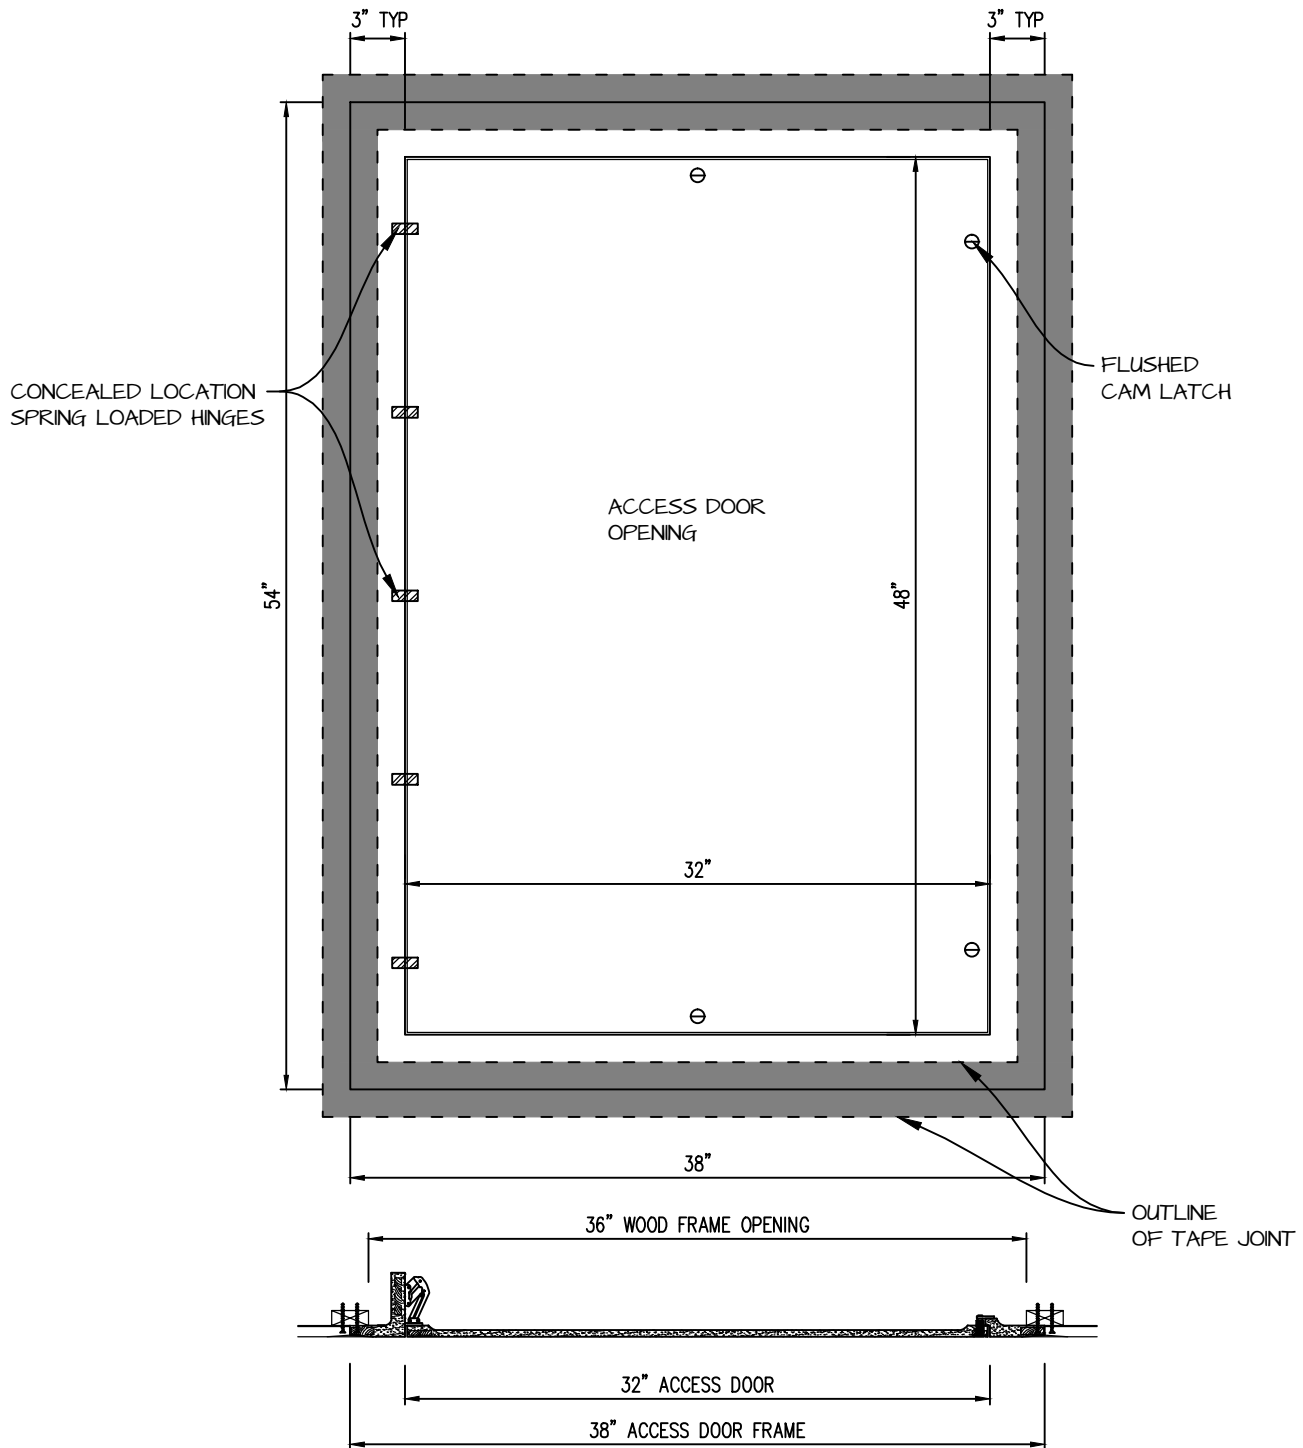

HINGED SQUARE CORNER ACCESS PANEL 32"x48"

GFRG-HG-SQ-583248

CASTLE ACCESS PANELS & FORMS INC.

173 Adesso Drive, Unit 2, Concord ON L4K 3C3

Phone (905)738-8089 Fax (905)760-9234

inquiries@castleaccesspanels.com