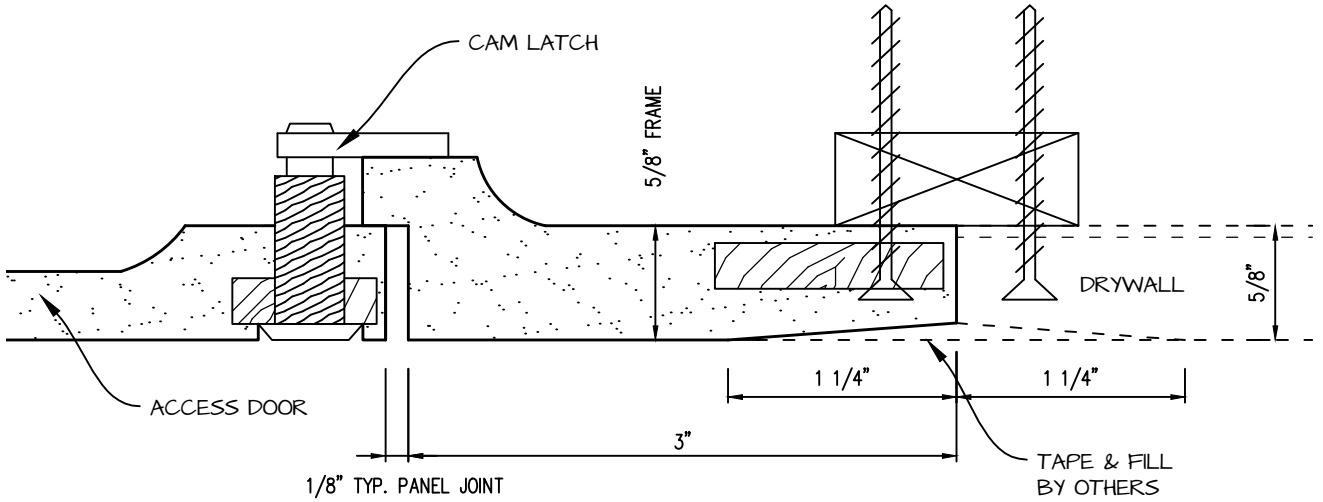

DWG NO:

SHEET OF

HINGED GFRG ACCESS PANEL SECTION

 <p>CASTLE Access Panels & Forms Inc.</p>	<p>CASTLE ACCESS PANELS & FORMS INC. 173 Adesso Drive, Unit 2, Concord ON L4K 3C3 Phone (905)738-8089 Fax (905)760-9234 inquiries@castleaccesspanels.com www.CastleAccessPanels.com</p>	DESIGNED: Q.P. DATE:
	APPROVED: J.R.	
CUSTOMER:	PROJECT:	QTY:
TITLE:	DWG NO:	SHEET OF