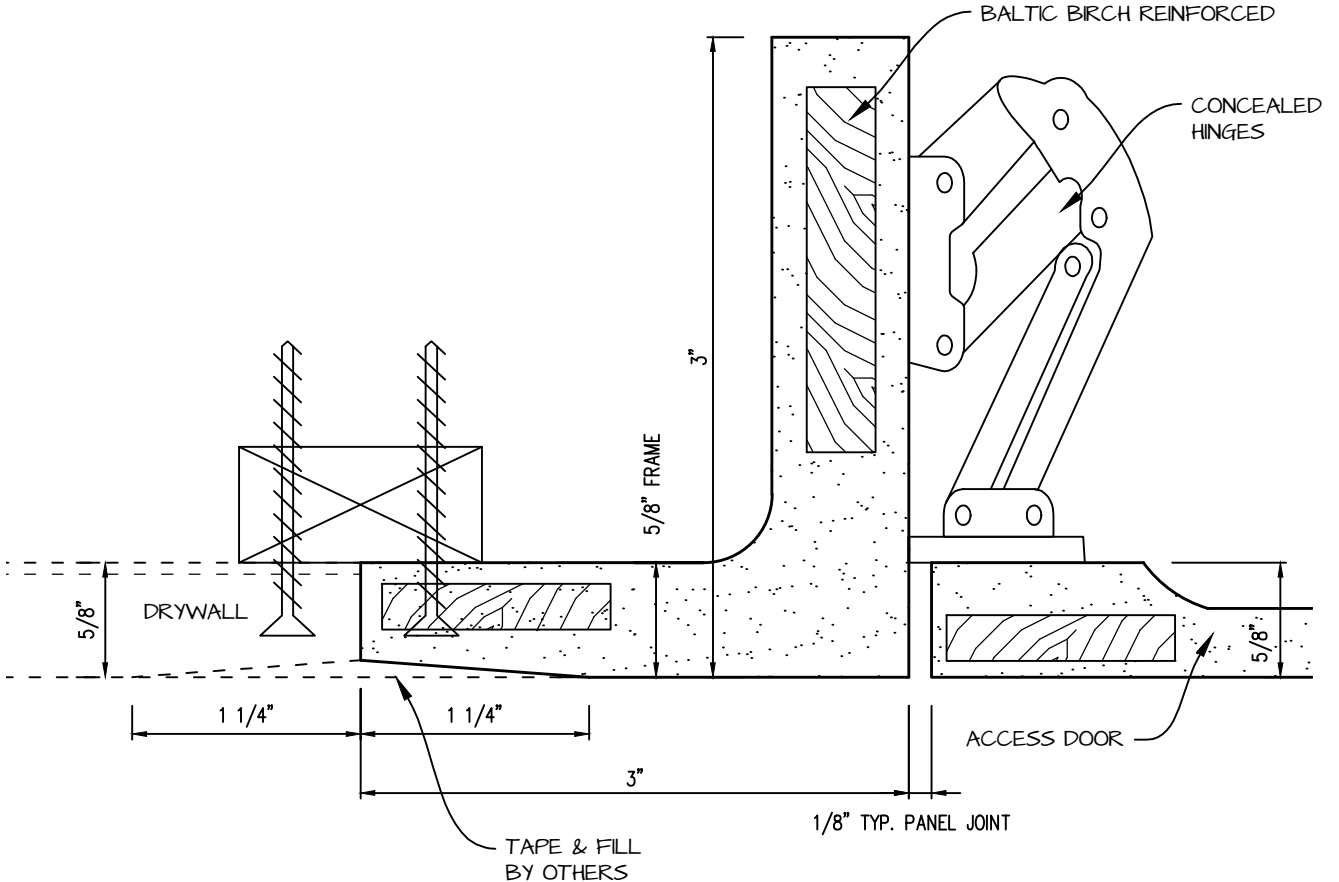

DWG NO:

SHEET OF

HINGED GFRG ACCESS PANEL SECTION

 <p>CASTLE Access Panels & Forms Inc.</p>	<p>CASTLE ACCESS PANELS & FORMS INC. 173 Adesso Drive, Unit 2, Concord ON L4K 3C3 Phone (905)738-8089 Fax (905)760-9234 inquiries@castleaccesspanels.com www.CastleAccessPanels.com</p>		DESIGNED: Q.P. DATE:
			APPROVED: J.R.
CUSTOMER:	PROJECT:	QTY:	
TITLE:	DWG NO:	SHEET OF	