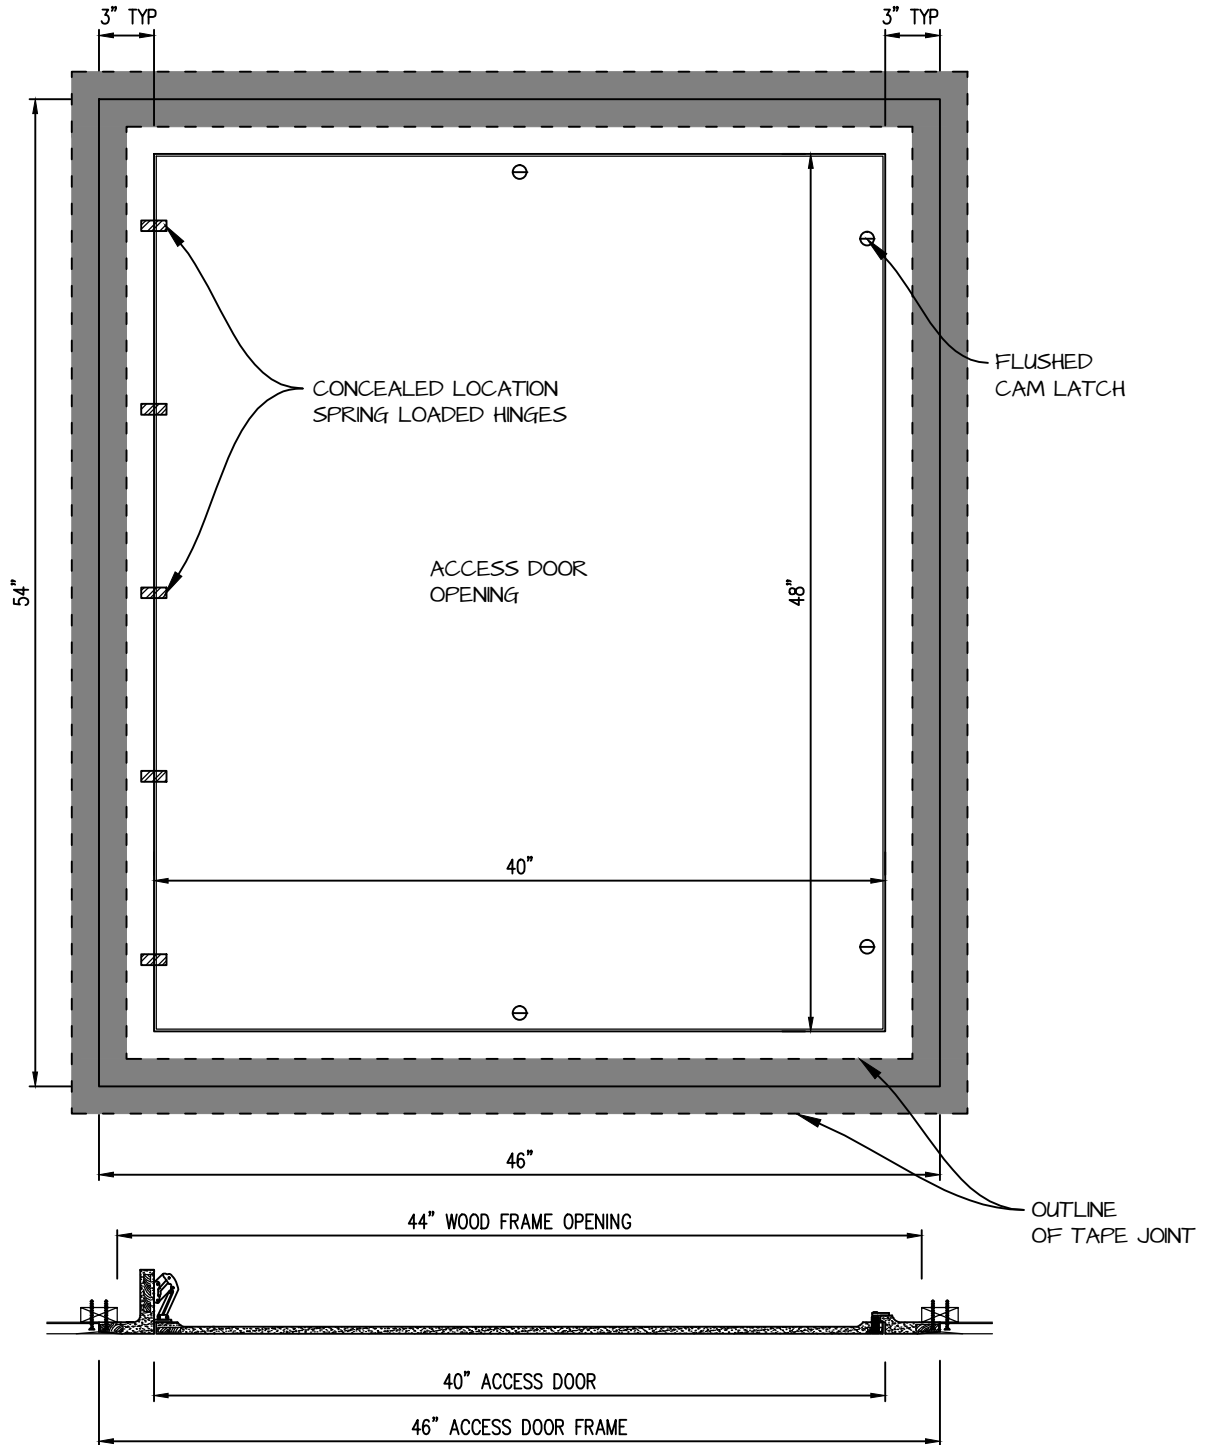

HINGED SQUARE CORNER ACCESS PANEL 40"x48"

GFRG-HG-SQ-584048

CASTLE ACCESS PANELS & FORMS INC.

173 Adesso Drive, Unit 2, Concord ON L4K 3C3

Phone (905)738-8089 Fax (905)760-9234

inquiries@castleaccesspanels.com