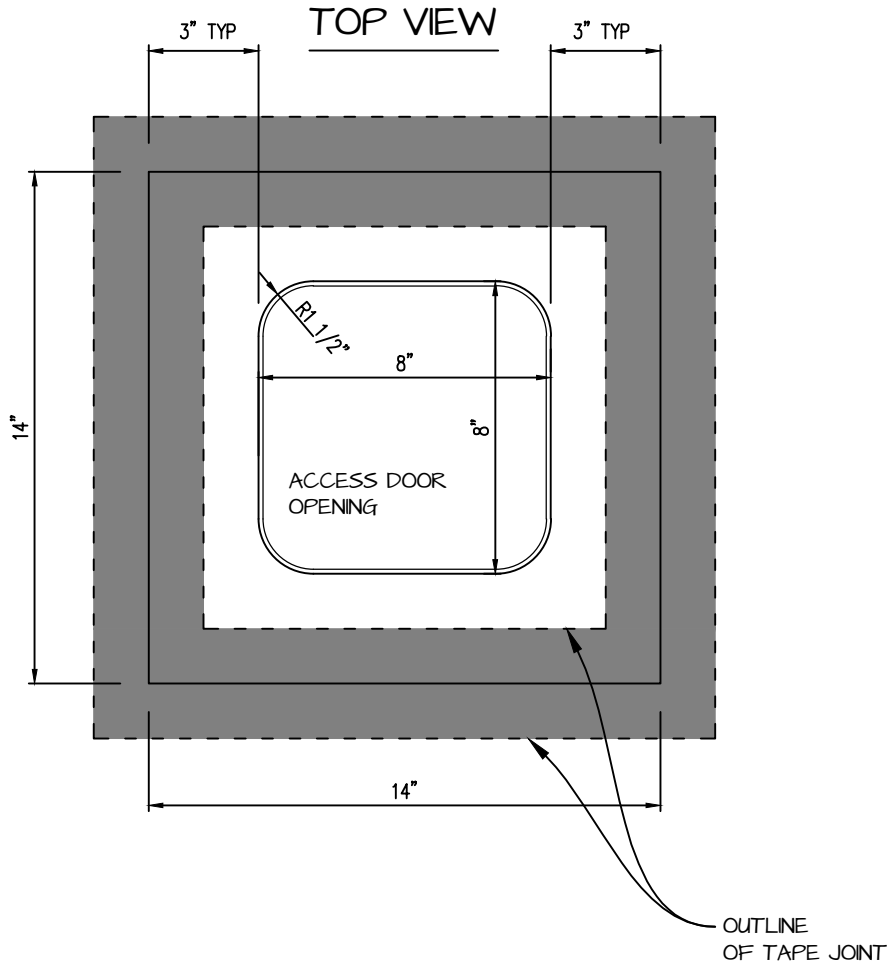

POP OUT RADIUS CORNER ACCESS PANEL 8"x8"
GFRG-RC-580008

CASTLE ACCESS PANELS & FORMS INC.
 173 Adesso Drive, Unit 2, Concord ON L4K 3C3
 Phone (905)738-8089 Fax (905)760-9234
 inquiries@castleaccesspanels.com
www.CastleAccessPanels.com