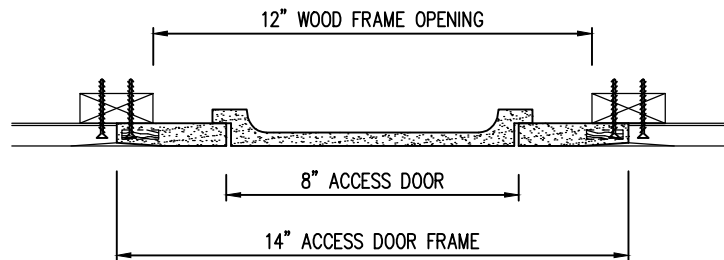

POP OUT RADIUS CORNER ACCESS PANEL 8"x8"
GFRG-RC-580008

CASTLE ACCESS PANELS & FORMS INC.
 173 Adesso Drive, Unit 2, Concord ON L4K 3C3
 Phone (905)738-8089 Fax (905)760-9234
 inquiries@castleaccesspanels.com
www.CastleAccessPanels.com