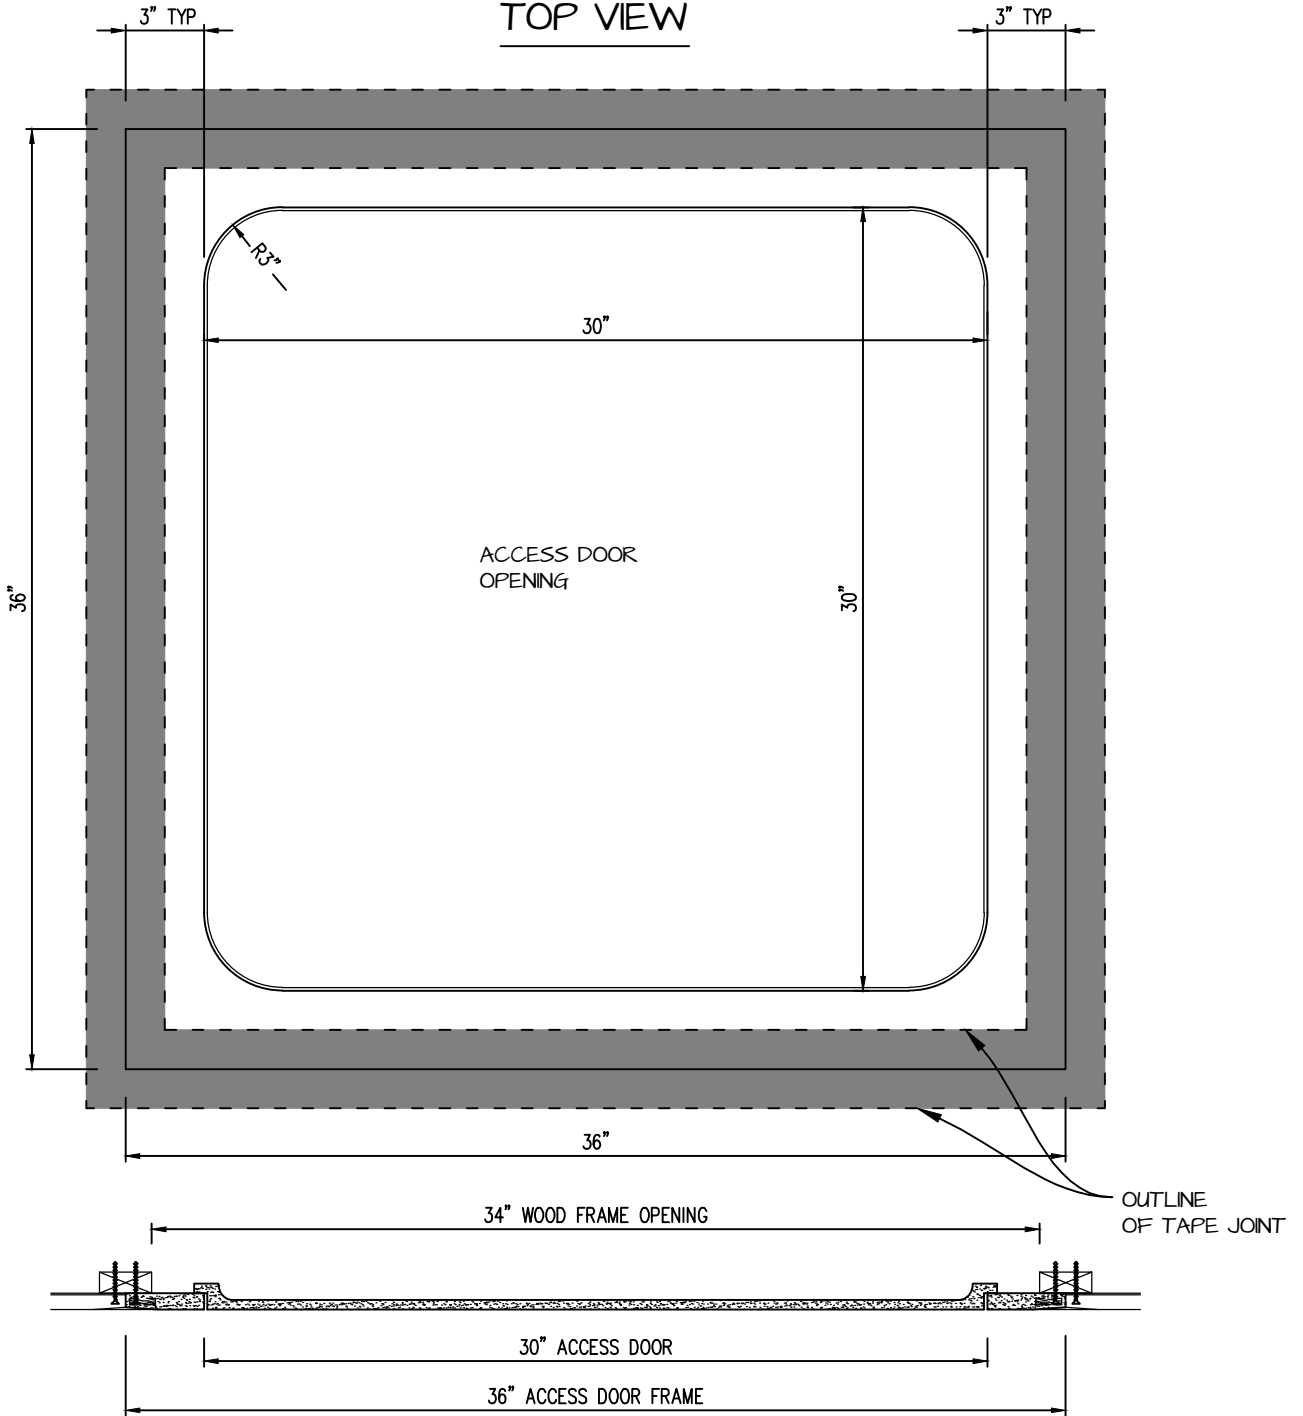

POP OUT RADIUS CORNER ACCESS PANEL 30"x30"
GFRG-RC-580030

TOP VIEW

CASTLE ACCESS PANELS & FORMS INC.
 173 Adesso Drive, Unit 2, Concord ON L4K 3C3
 Phone (905)738-8089 Fax (905)760-9234
 inquiries@castleaccesspanels.com
www.CastleAccessPanels.com