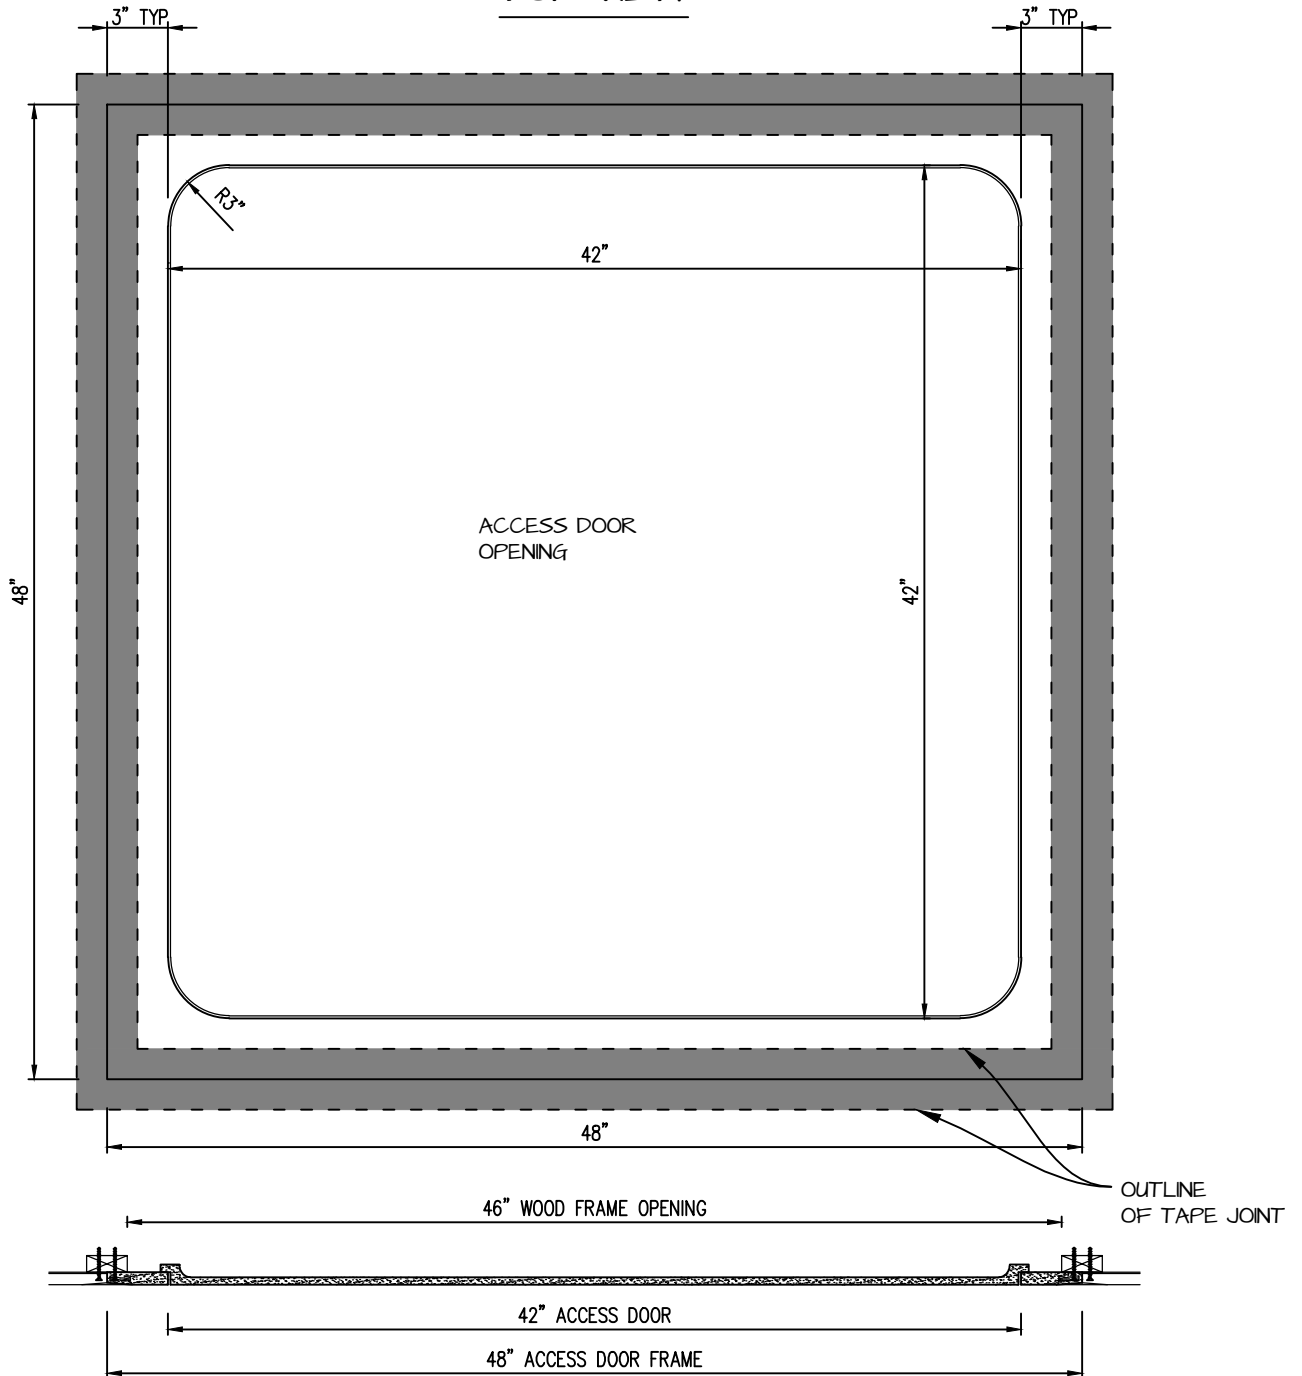

POP OUT RADIUS CORNER ACCESS PANEL 42"x42"
GFRG-RC-580042

TOP VIEW

CASTLE ACCESS PANELS & FORMS INC.
 173 Adesso Drive, Unit 2, Concord ON L4K 3C3
 Phone (905)738-8089 Fax (905)760-9234
 inquiries@castleaccesspanels.com
www.CastleAccessPanels.com