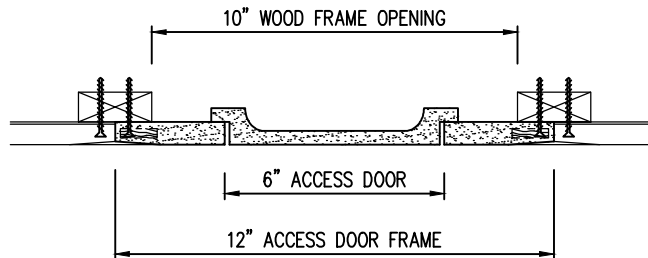

**POP OUT RADIUS CORNER ACCESS PANEL 6"x12"**  
**GFRG-RC-580612**

TOP VIEW

**CASTLE ACCESS PANELS & FORMS INC.**

173 Adesso Drive, Unit 2, Concord ON L4K 3C3

Phone (905)738-8089 Fax (905)760-9234

inquiries@castleaccesspanels.com