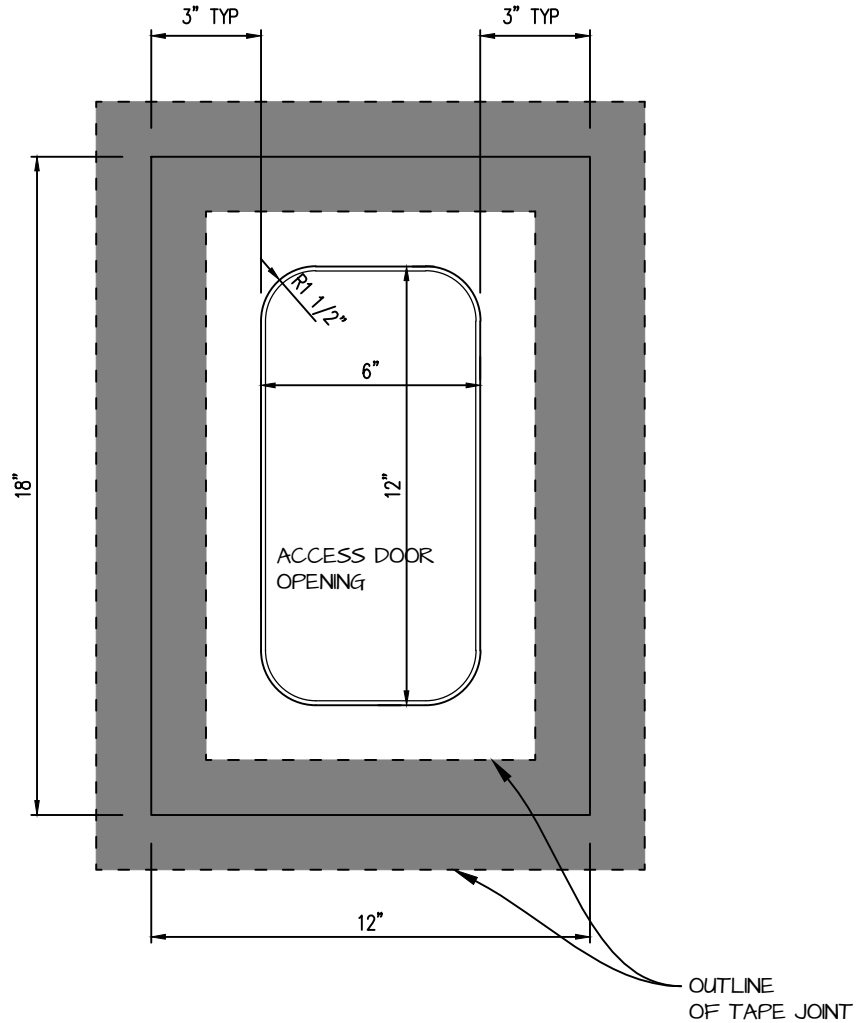

**POP OUT RADIUS CORNER ACCESS PANEL 6"x12"**  
**GFRG-RC-580612**

TOP VIEW

**CASTLE ACCESS PANELS & FORMS INC.**

173 Adesso Drive, Unit 2, Concord ON L4K 3C3

Phone (905)738-8089 Fax (905)760-9234

inquiries@castleaccesspanels.com