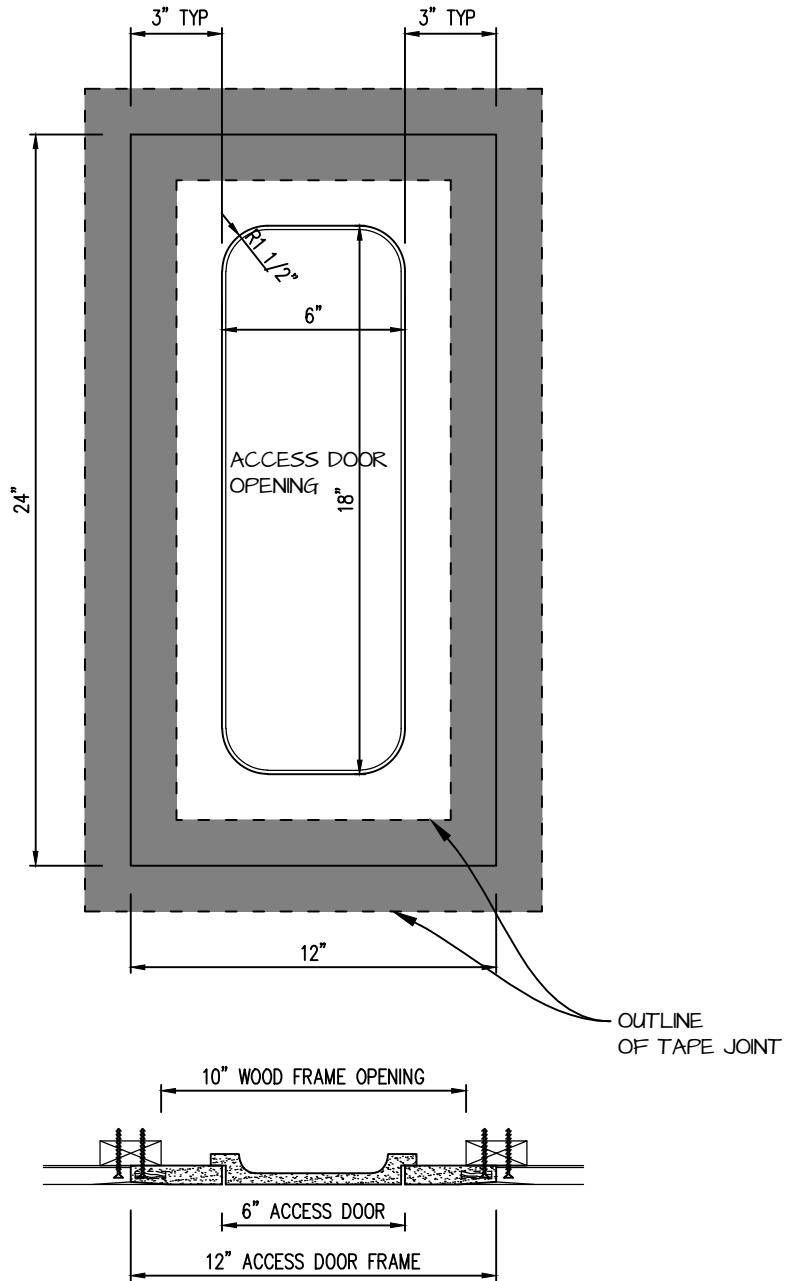

# POP OUT RADIUS CORNER ACCESS PANEL 6"x18"

GFRG-RC-580618

TOP VIEW

**CASTLE ACCESS PANELS & FORMS INC.**

173 Adesso Drive, Unit 2, Concord ON L4K 3C3

Phone (905)738-8089 Fax (905)760-9234

inquiries@castleaccesspanels.com