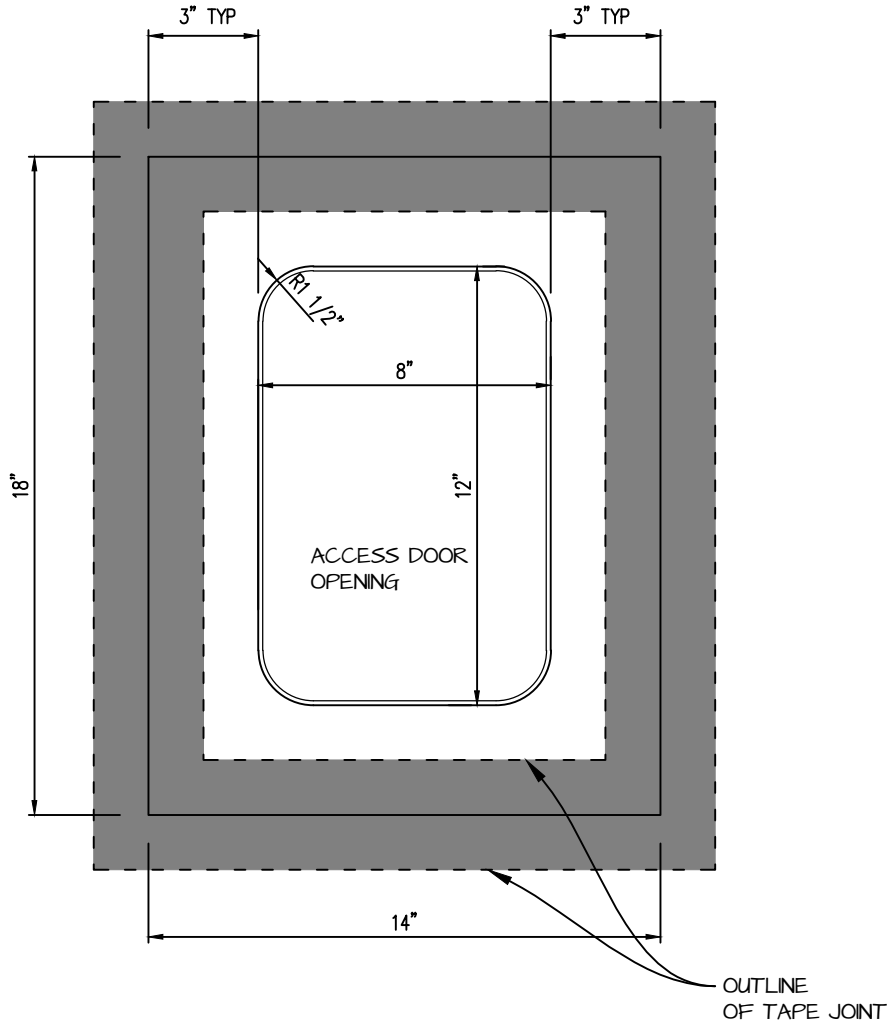

POP OUT RADIUS CORNER ACCESS PANEL 8"x12"
GFRG-RC-580812

TOP VIEW

CASTLE ACCESS PANELS & FORMS INC.
 173 Adesso Drive, Unit 2, Concord ON L4K 3C3
 Phone (905)738-8089 Fax (905)760-9234
 inquiries@castleaccesspanels.com
www.CastleAccessPanels.com