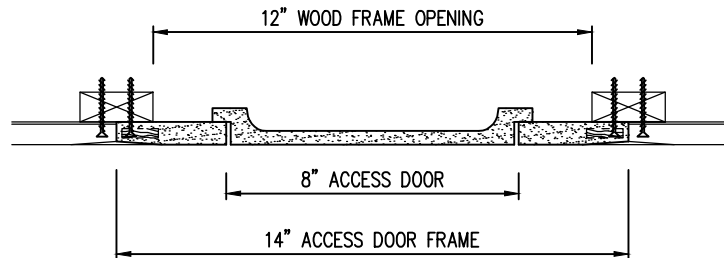

POP OUT RADIUS CORNER ACCESS PANEL 8"x12"
GFRG-RC-580812

TOP VIEW

CASTLE ACCESS PANELS & FORMS INC.
 173 Adesso Drive, Unit 2, Concord ON L4K 3C3
 Phone (905)738-8089 Fax (905)760-9234
 inquiries@castleaccesspanels.com
www.CastleAccessPanels.com