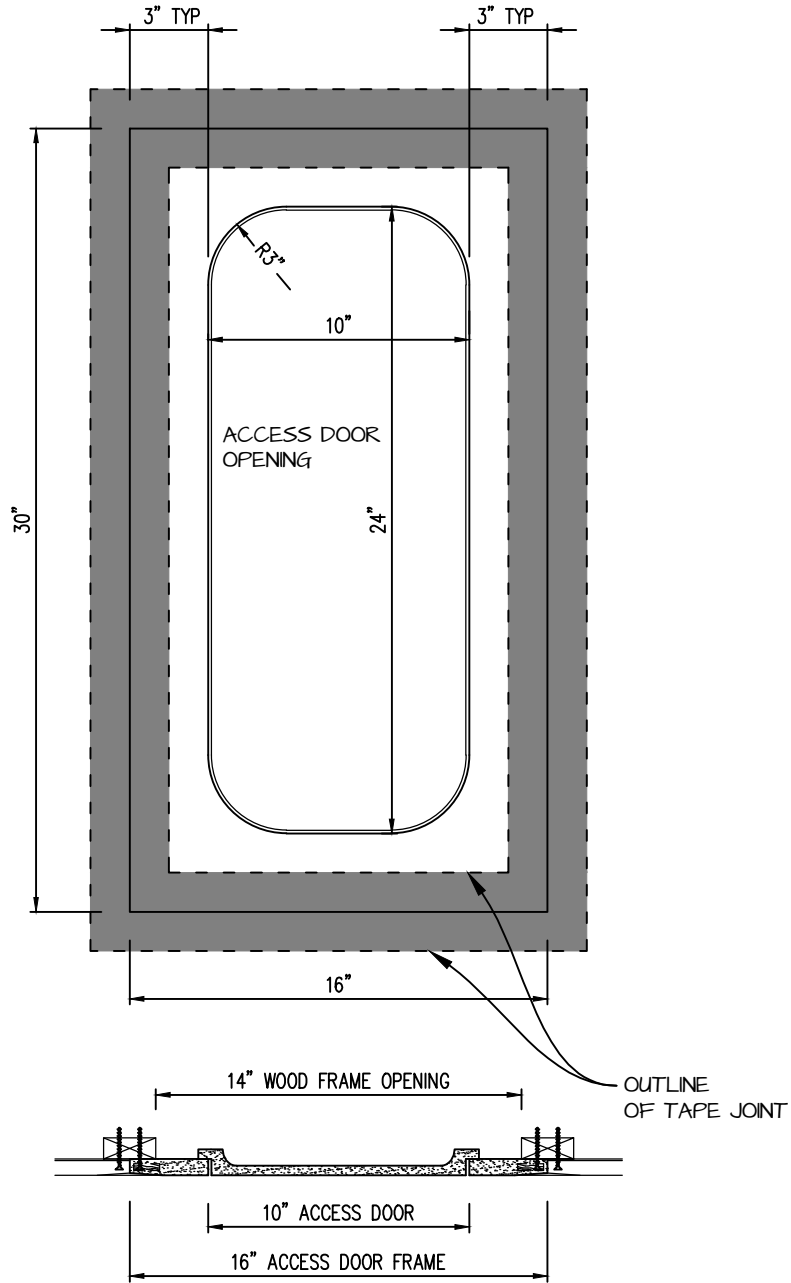

POP OUT RADIUS CORNER ACCESS PANEL 10"x24"
GFRG-RC-581024

TOP VIEW

 <p>CASTLE ACCESS PANELS & FORMS INC. 173 Adesso Drive, Unit 2, Concord ON L4K 3C3 Phone (905)738-8089 Fax (905)760-9234 inquiries@castleaccesspanels.com www.CastleAccessPanels.com</p>	DESIGNED: Q.P	
	DATE:	
	APPROVED: J.R	
CUSTOMER:	PROJECT:	QTY:
TITLE:	DWG NO:	SHEET OF