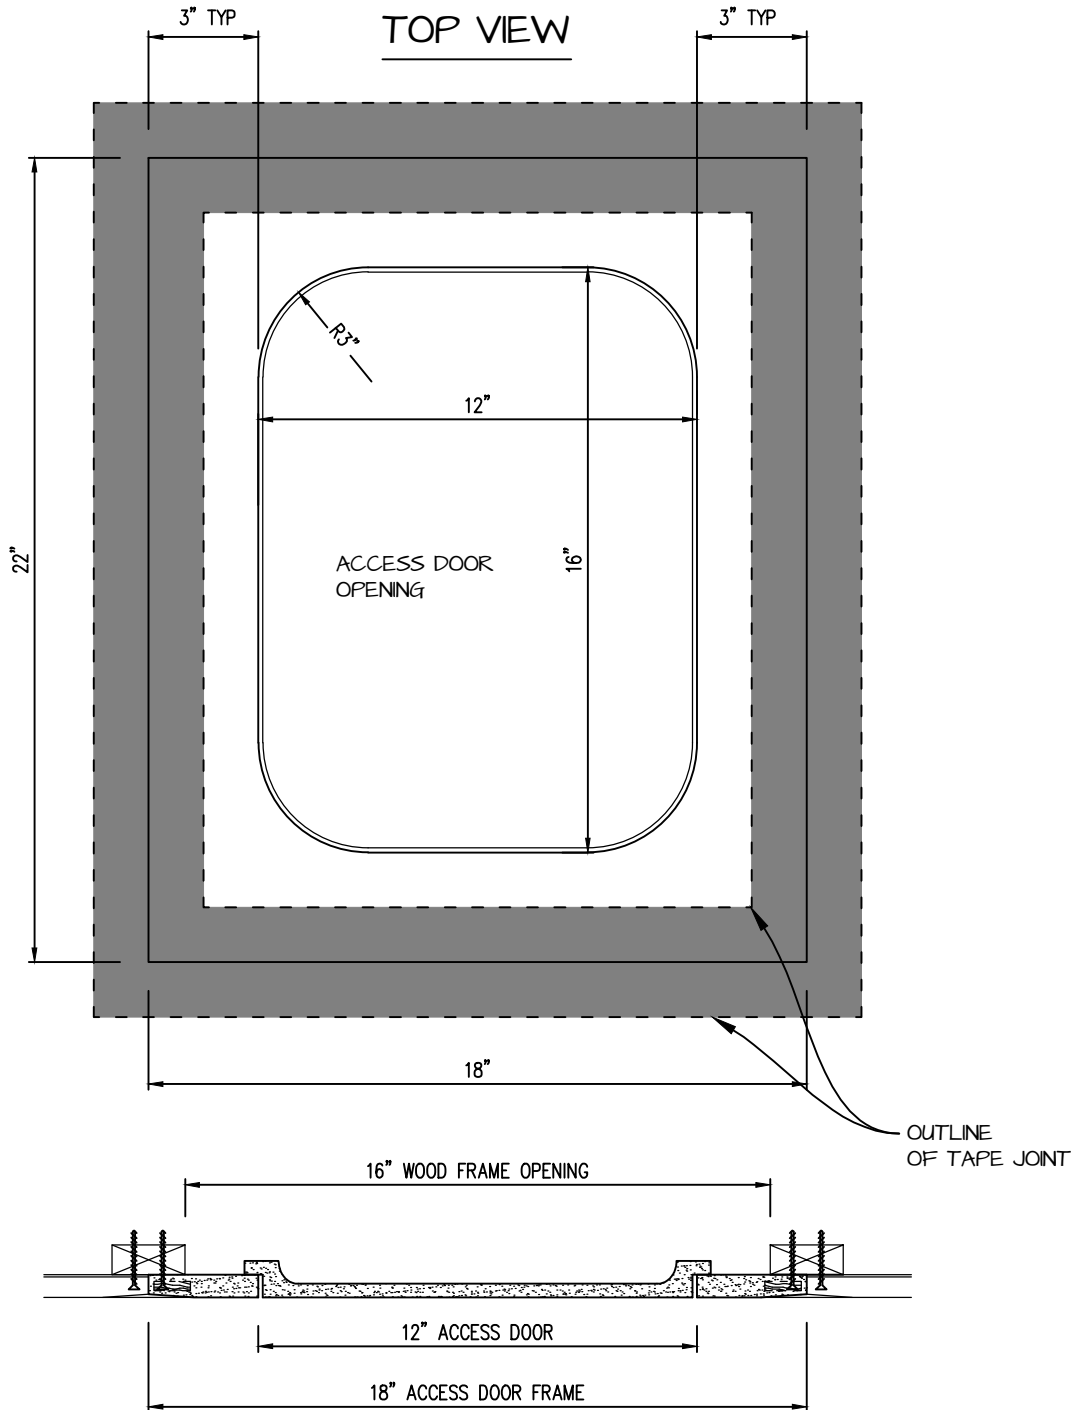

**POP OUT RADIUS CORNER ACCESS PANEL 12"x16"**  
**GFRG-RC-581216**

**CASTLE ACCESS PANELS & FORMS INC.**  
 173 Adesso Drive, Unit 2, Concord ON L4K 3C3  
 Phone (905)738-8089 Fax (905)760-9234  
 inquiries@castleaccesspanels.com  
[www.CastleAccessPanels.com](http://www.CastleAccessPanels.com)