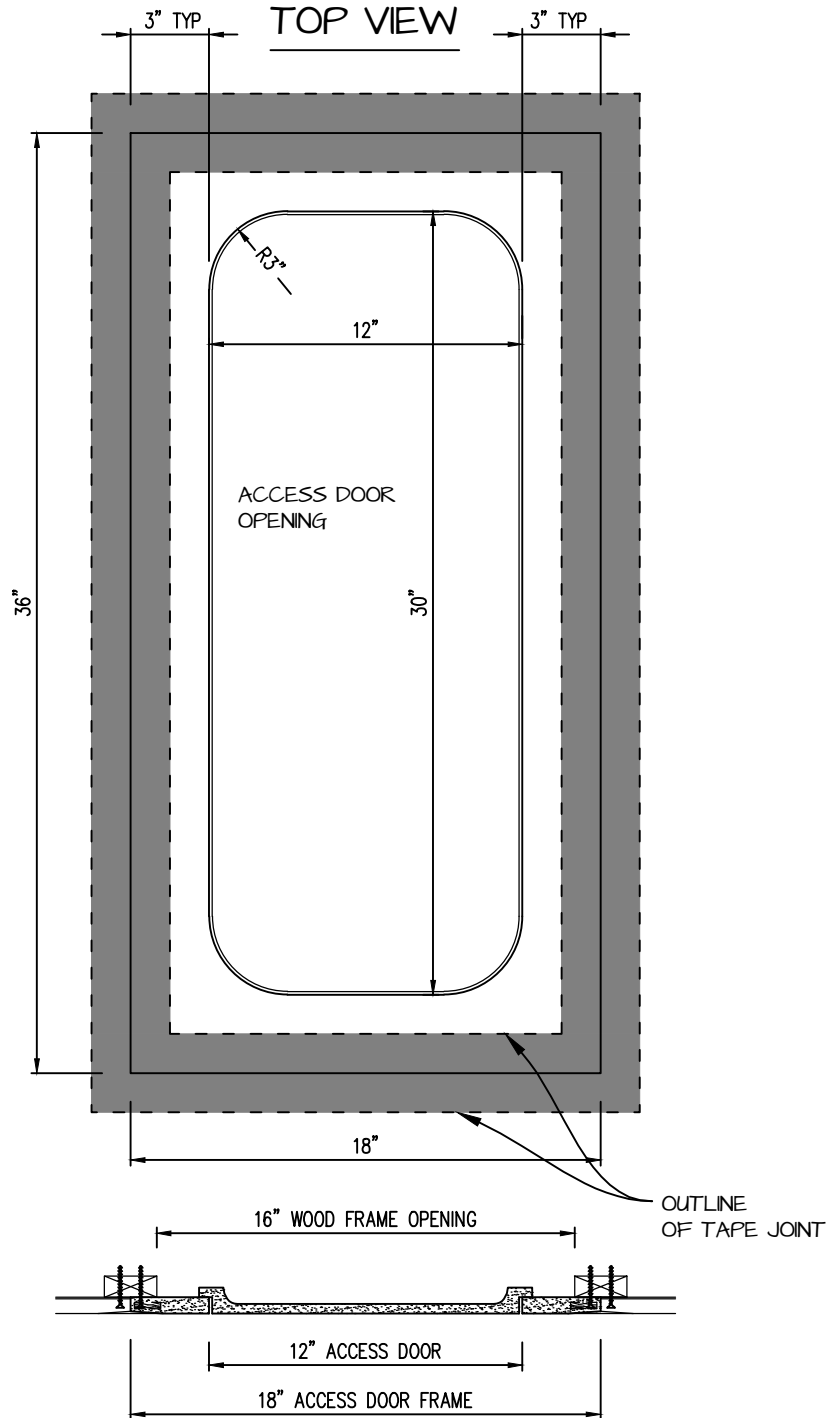

POP OUT RADIUS CORNER ACCESS PANEL 12"x30"
GFRG-RC-581230

CASTLE ACCESS PANELS & FORMS INC.
 173 Adesso Drive, Unit 2, Concord ON L4K 3C3
 Phone (905)738-8089 Fax (905)760-9234
 inquiries@castleaccesspanels.com
www.CastleAccessPanels.com