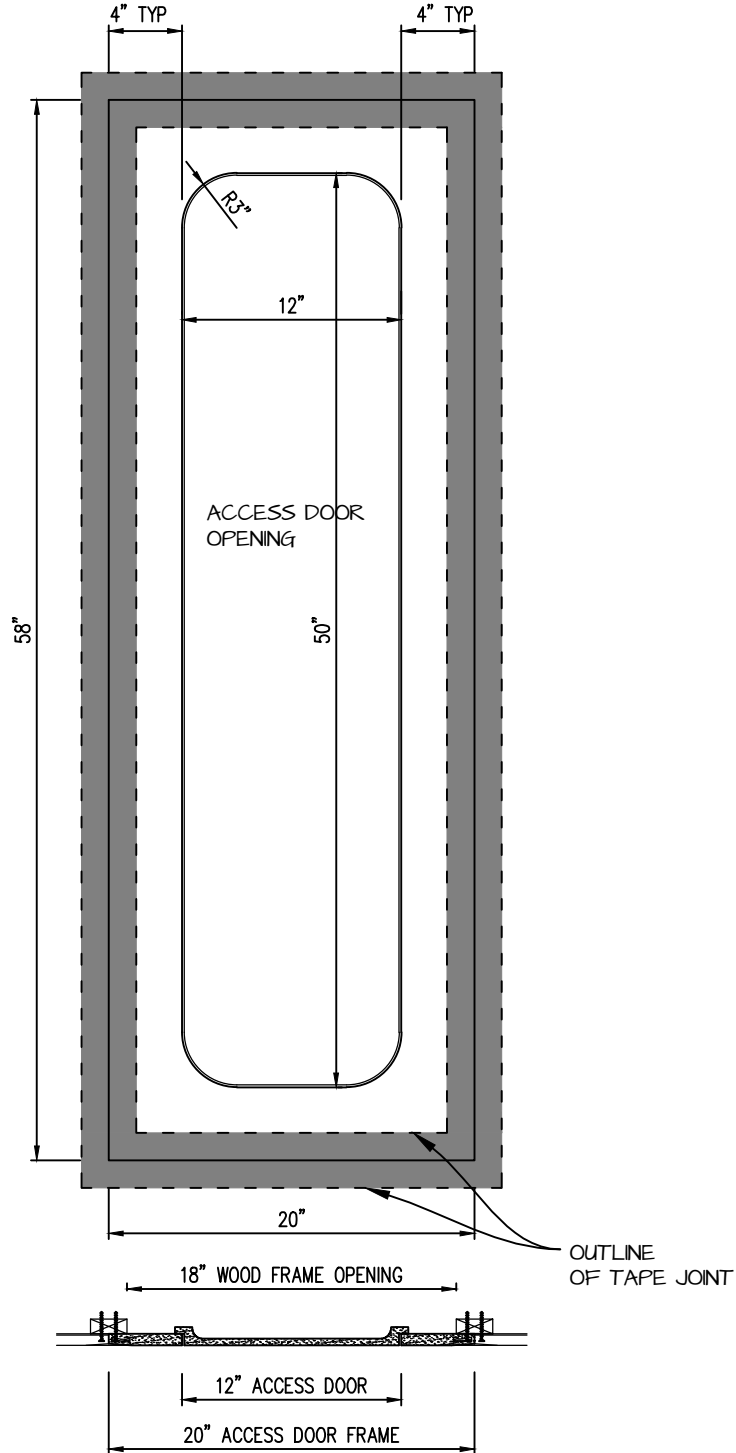

POP OUT RADIUS CORNER ACCESS PANEL 12"x50"

GFRG-RC-581250

CASTLE ACCESS PANELS & FORMS INC.

173 Adesso Drive, Unit 2, Concord ON L4K 3C3

Phone (905)738-8089 Fax (905)760-9234

inquiries@castleaccesspanels.com