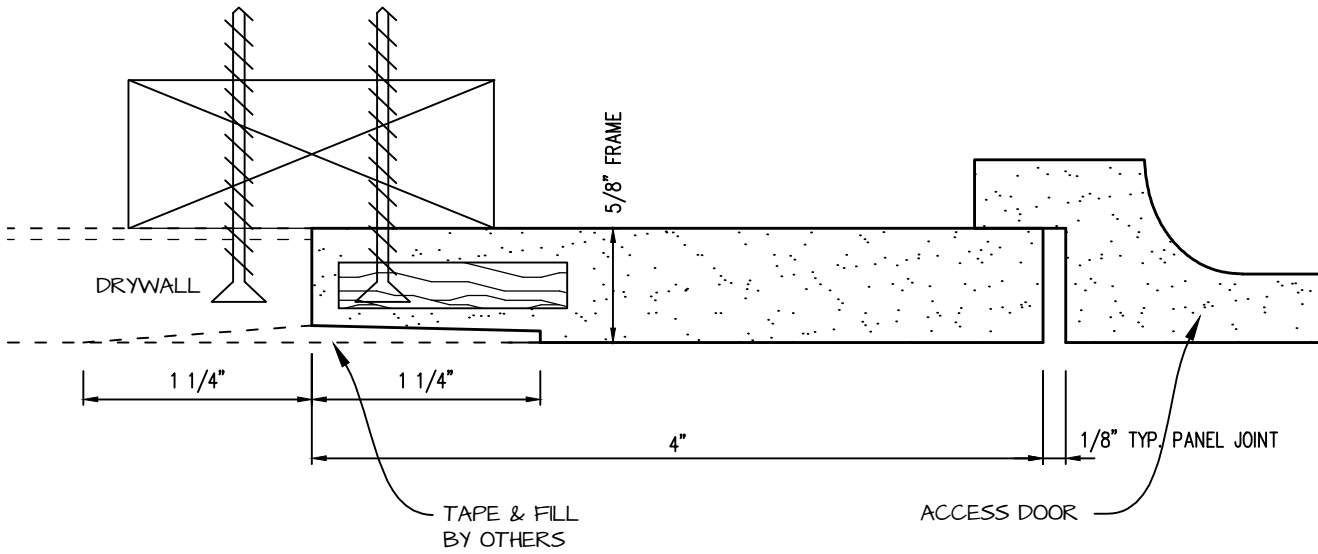

DWG NO:

SHEET OF

POP-OUT GFRG ACCESS PANEL SECTION

 <p>CASTLE ACCESS PANELS & FORMS INC. 173 Adesso Drive, Unit 2, Concord ON L4K 3C3 Phone (905)738-8089 Fax (905)760-9234 inquiries@castleaccesspanels.com www.CastleAccessPanels.com</p>	DESIGNED: Q.P	
	DATE:	
	APPROVED: J.R	
CUSTOMER:	PROJECT:	QTY:
TITLE:	DWG NO:	SHEET OF