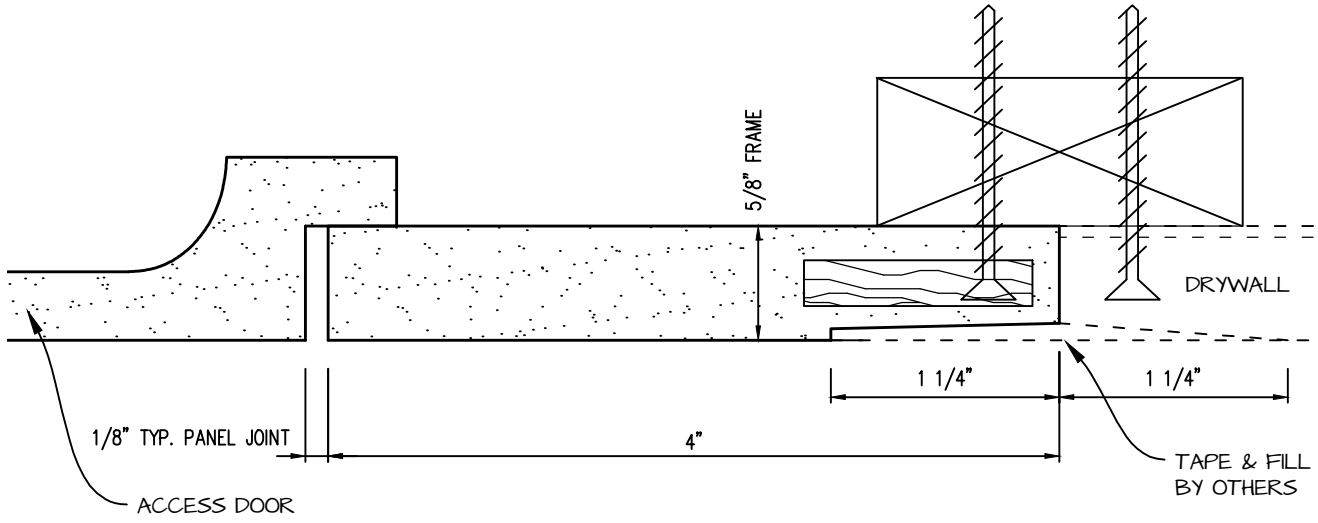

DWG NO:

SHEET OF

POP-OUT GFRG ACCESS PANEL SECTION

 <p>CASTLE ACCESS PANELS & FORMS INC. 173 Adesso Drive, Unit 2, Concord ON L4K 3C3 Phone (905)738-8089 Fax (905)760-9234 inquiries@castleaccesspanels.com www.CastleAccessPanels.com</p>	DESIGNED: Q.P	
	DATE:	
	APPROVED: J.R	
CUSTOMER:	PROJECT:	QTY:
TITLE:	DWG NO:	SHEET OF