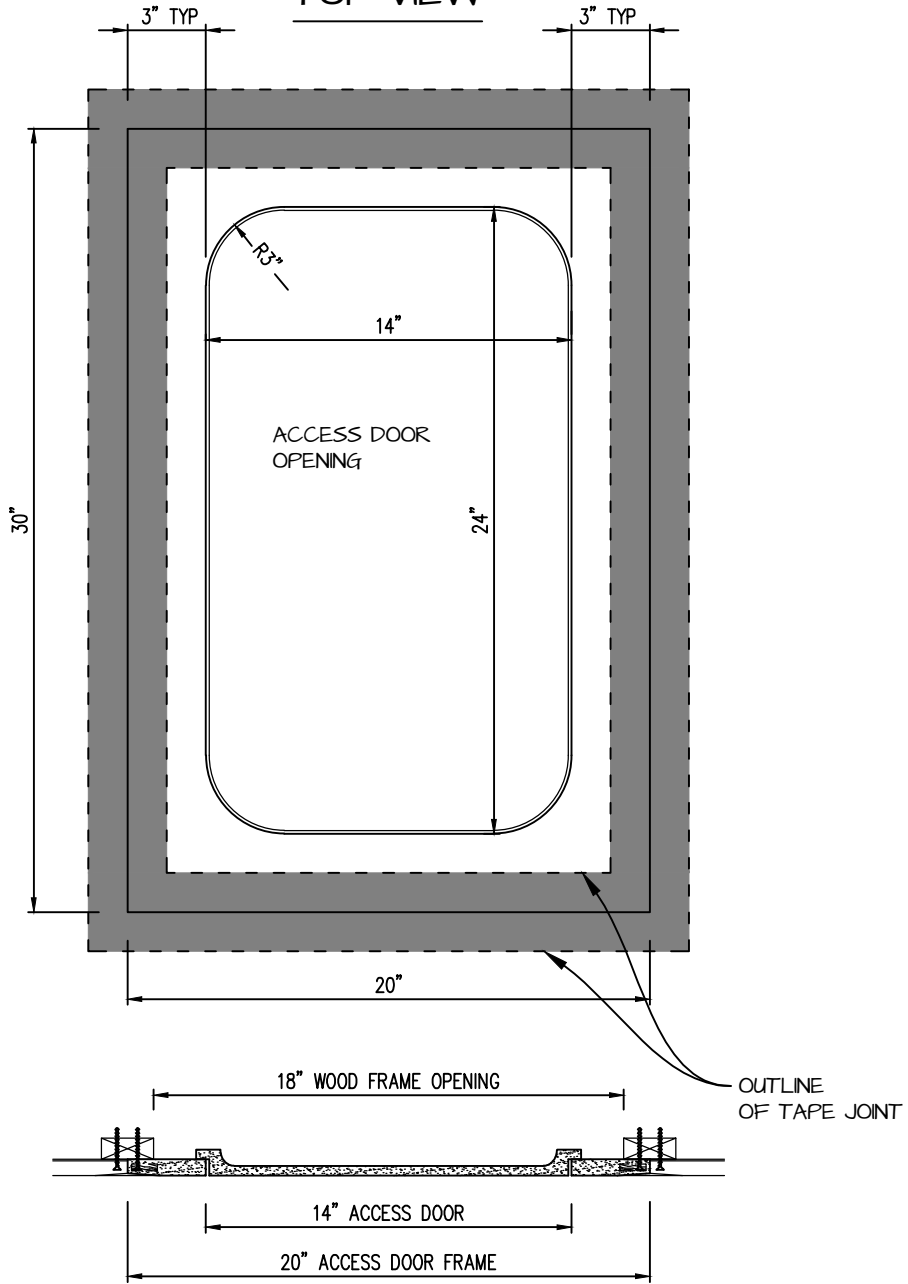

**POP OUT RADIUS CORNER ACCESS PANEL 14"x24"**  
**GFRG-RC-581424**

TOP VIEW

**CASTLE ACCESS PANELS & FORMS INC.**  
 173 Adesso Drive, Unit 2, Concord ON L4K 3C3  
 Phone (905)738-8089 Fax (905)760-9234  
 inquiries@castleaccesspanels.com  
[www.CastleAccessPanels.com](http://www.CastleAccessPanels.com)