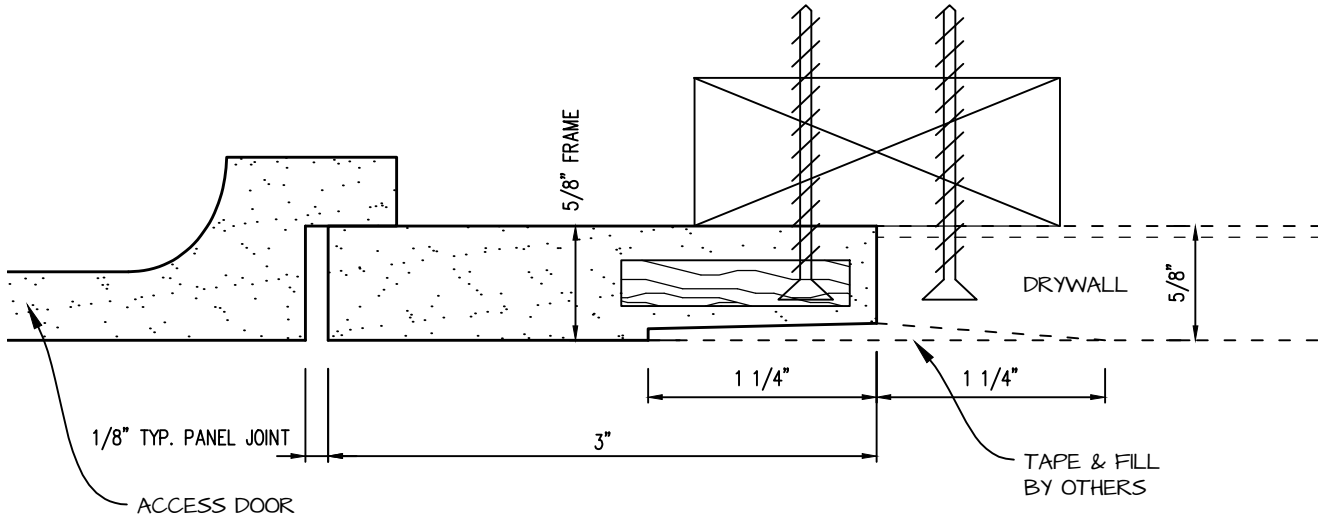

POP-OUT GFRG ACCESS PANEL SECTION

CASTLE ACCESS PANELS & FORMS INC. 173 Adesso Drive, Unit 2, Concord ON L4K 3C3 Phone (905)738-8089 Fax (905)760-9234 inquiries@castleaccesspanels.com www.CastleAccessPanels.com	DESIGNED: Q.P	
	DATE:	
	APPROVED: J.R	
CUSTOMER:	PROJECT:	QTY:
TITLE:	DWG NO:	SHEET OF