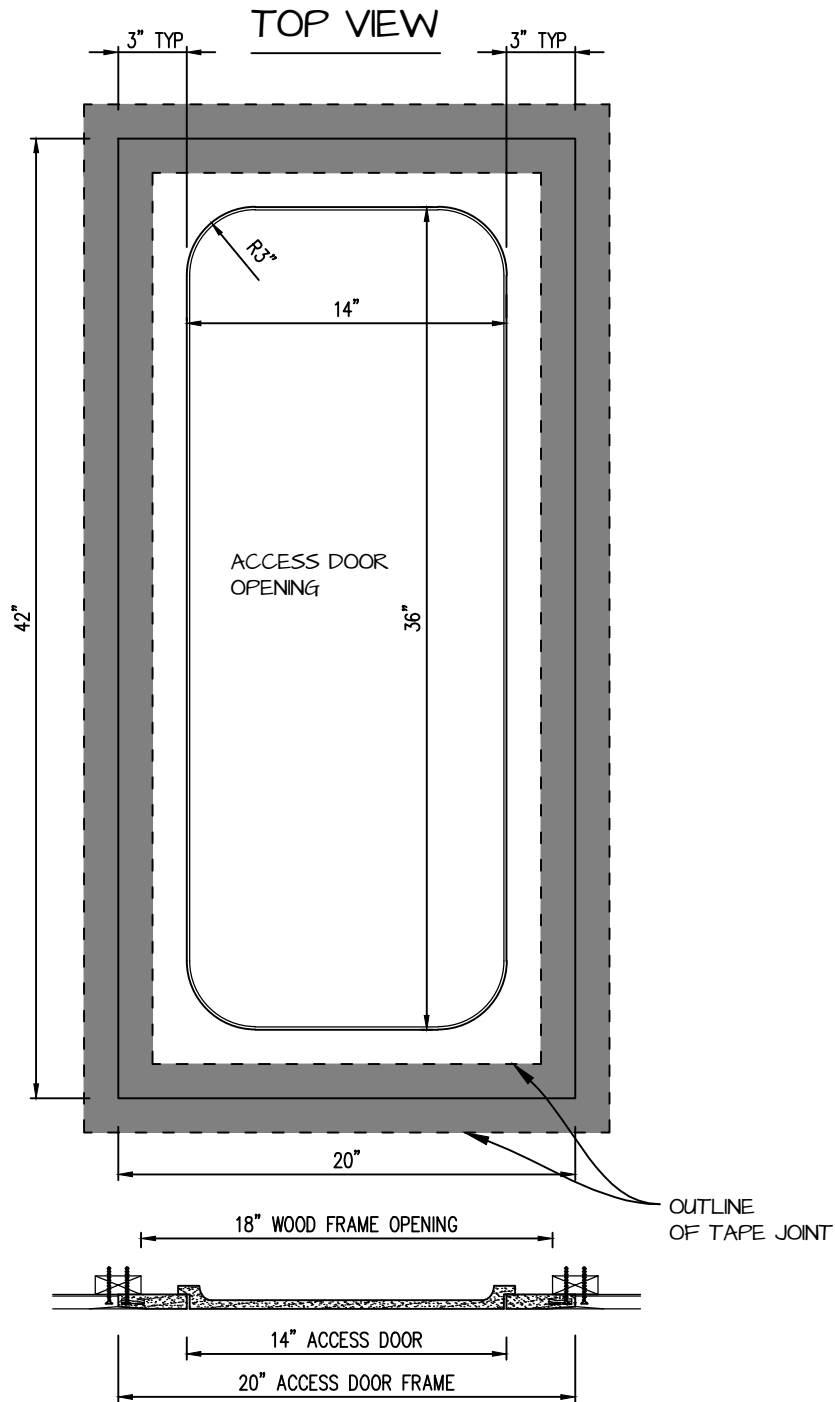

POP OUT RADIUS CORNER ACCESS PANEL 14"x36"
GFRG-RC-581436

 <p>CASTLE ACCESS PANELS & FORMS INC. 173 Adesso Drive, Unit 2, Concord ON L4K 3C3 Phone (905)738-8089 Fax (905)760-9234 inquiries@castleaccesspanels.com www.CastleAccessPanels.com</p>	DESIGNED: Q.P	
	DATE:	
	APPROVED: J.R	
CUSTOMER:	PROJECT:	QTY:
TITLE:	DWG NO:	SHEET OF