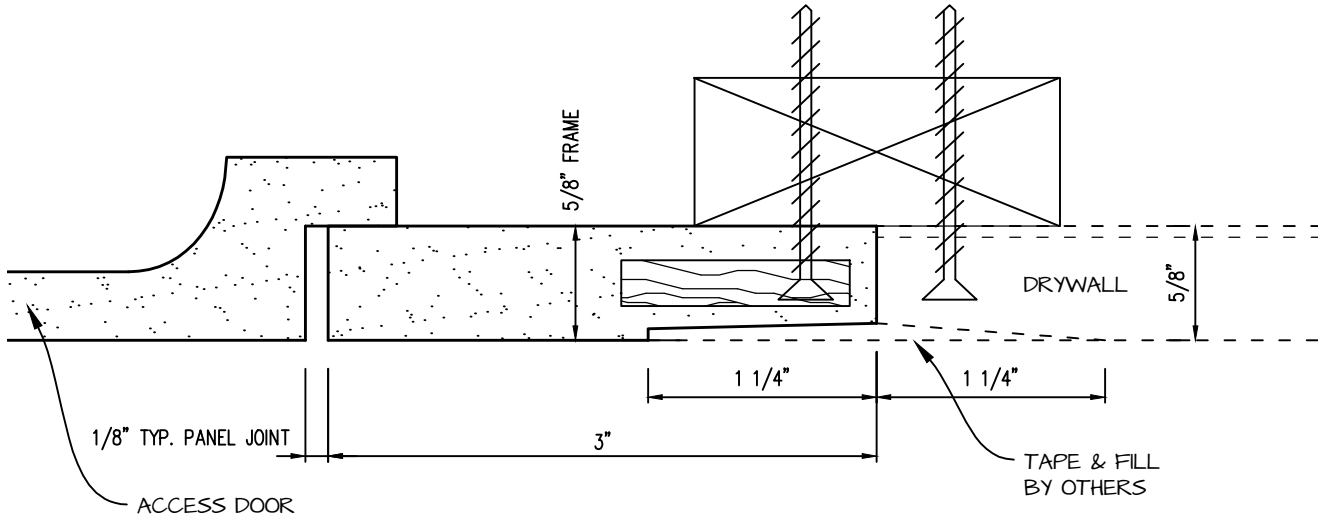

POP-OUT GFRG ACCESS PANEL SECTION

CASTLE ACCESS PANELS & FORMS INC. 173 Adesso Drive, Unit 2, Concord ON L4K 3C3 Phone (905)738-8089 Fax (905)760-9234 inquiries@castleaccesspanels.com www.CastleAccessPanels.com	DESIGNED: Q.P	
	DATE:	
	APPROVED: J.R	
CUSTOMER:	PROJECT:	QTY:
TITLE:	DWG NO:	SHEET OF