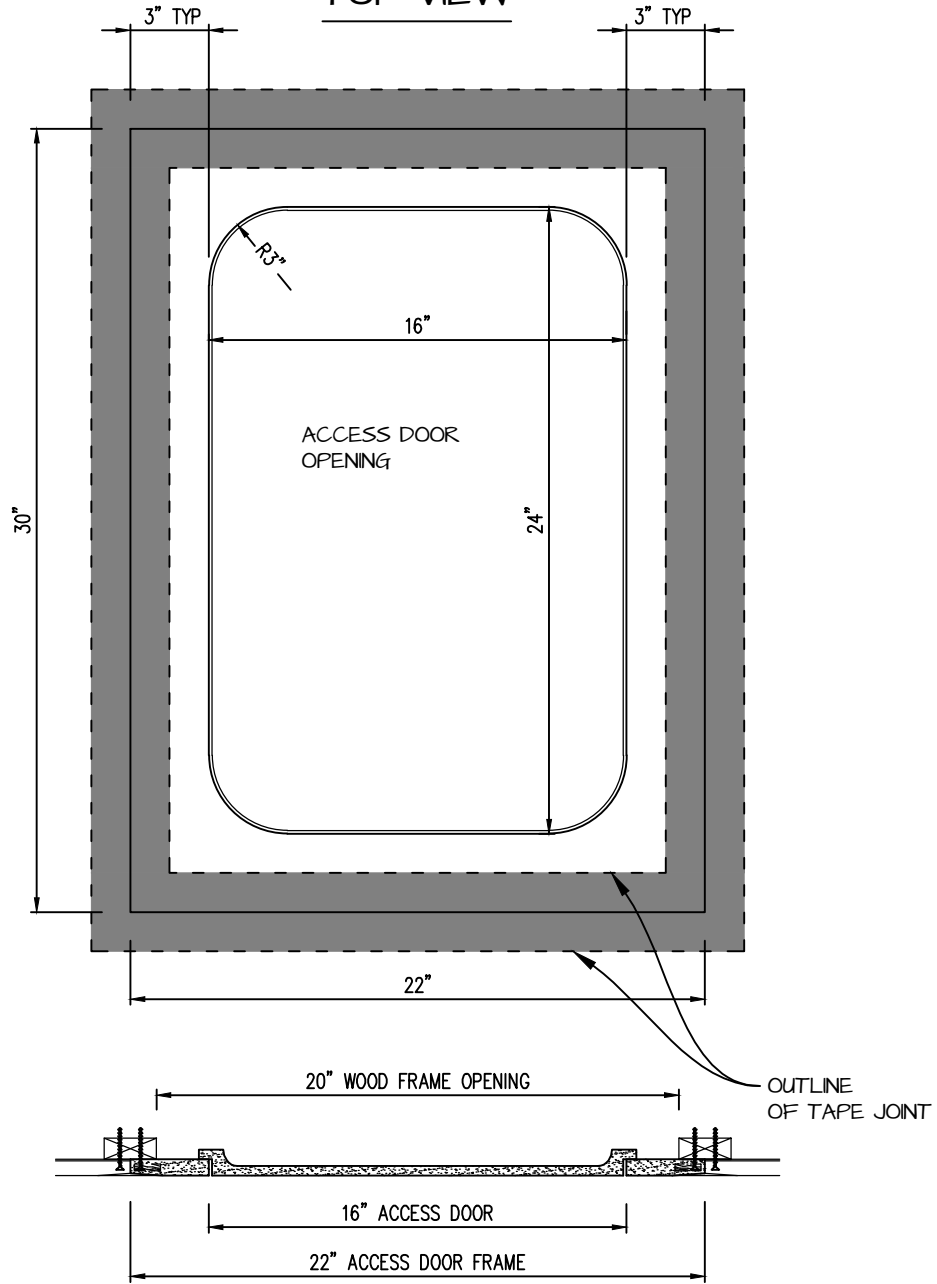

POP OUT RADIUS CORNER ACCESS PANEL 16"x24"
GFRG-RC-581624

TOP VIEW

 <p>CASTLE ACCESS PANELS & FORMS INC. 173 Adesso Drive, Unit 2, Concord ON L4K 3C3 Phone (905)738-8089 Fax (905)760-9234 inquiries@castleaccesspanels.com www.CastleAccessPanels.com</p>	DESIGNED: Q.P	
	DATE:	
	APPROVED: J.R	
CUSTOMER:	PROJECT:	QTY:
TITLE:	DWG NO:	SHEET OF