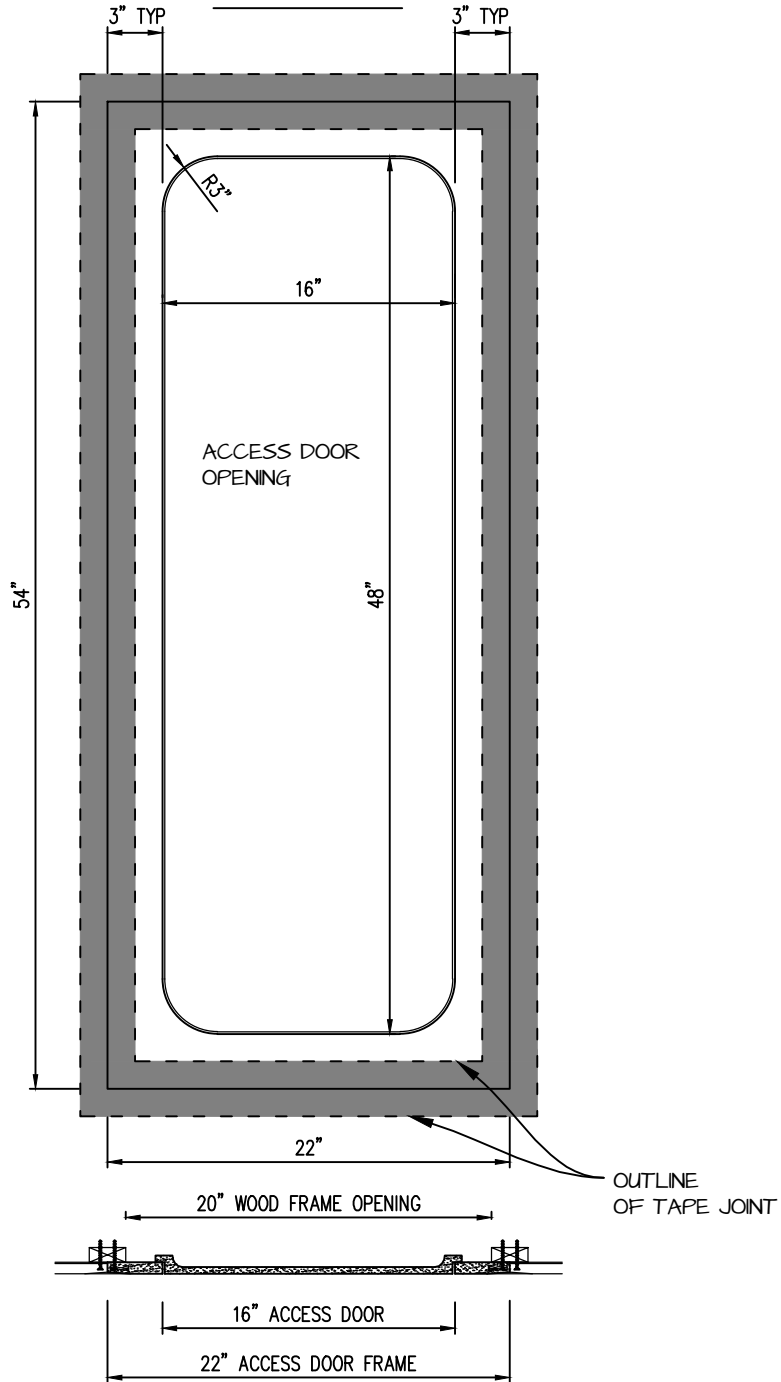

POP OUT RADIUS CORNER ACCESS PANEL 16"x48"
GFRG-RC-581648

TOP VIEW

 <p>CASTLE ACCESS PANELS & FORMS INC. 173 Adesso Drive, Unit 2, Concord ON L4K 3C3 Phone (905)738-8089 Fax (905)760-9234 inquiries@castleaccesspanels.com www.CastleAccessPanels.com</p>	DESIGNED: Q.P	
	DATE:	
	APPROVED: J.R	
CUSTOMER:	PROJECT:	QTY:
TITLE:	DWG NO:	SHEET OF