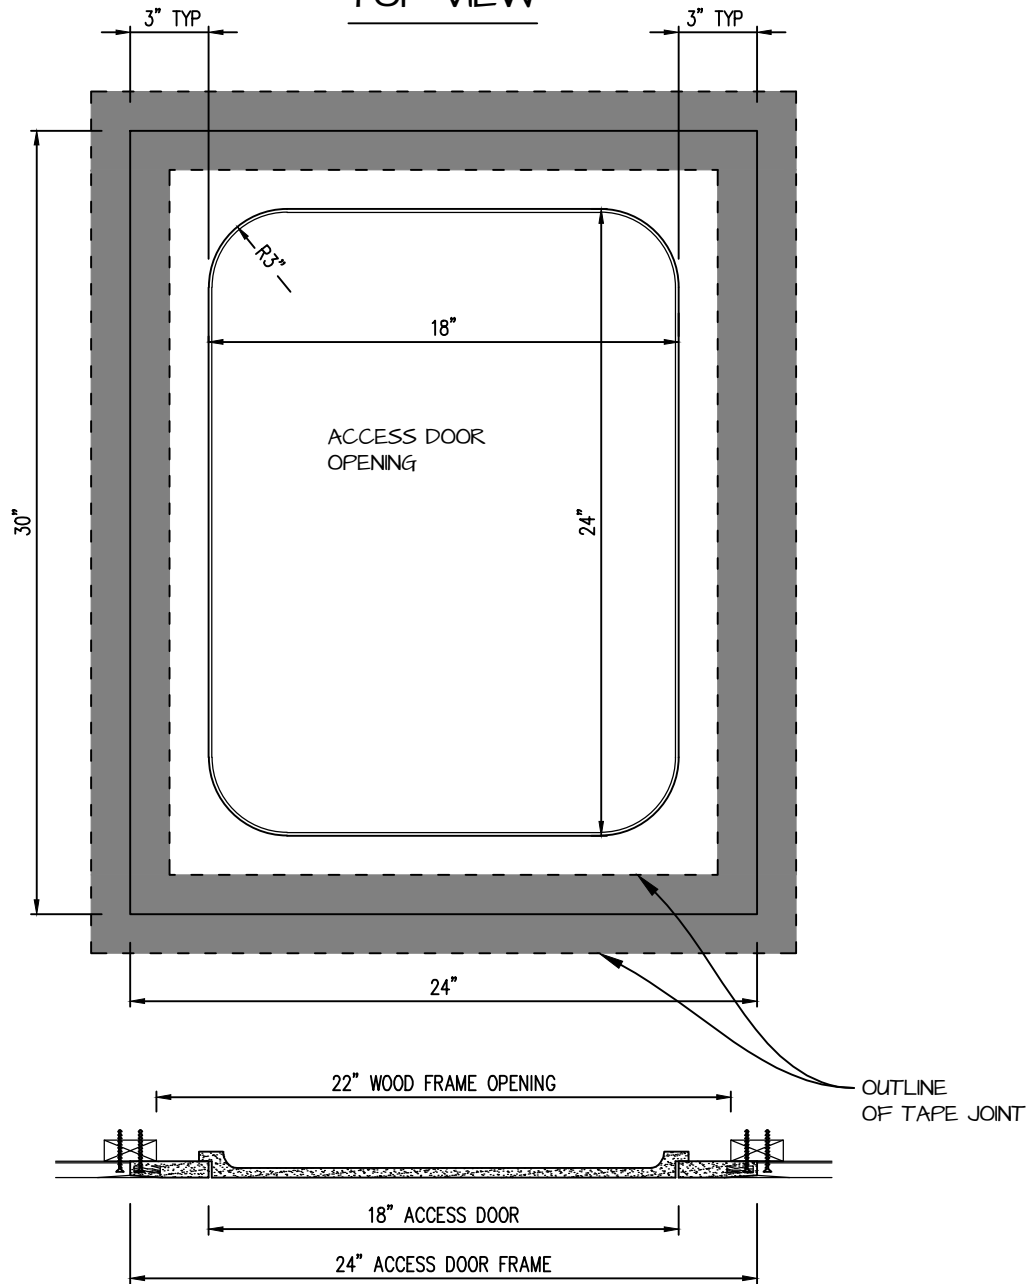

**POP OUT RADIUS CORNER ACCESS PANEL 18"x24"**  
**GFRG-RC-581824**

TOP VIEW

**CASTLE ACCESS PANELS & FORMS INC.**  
 173 Adesso Drive, Unit 2, Concord ON L4K 3C3  
 Phone (905)738-8089 Fax (905)760-9234  
 inquiries@castleaccesspanels.com  
[www.CastleAccessPanels.com](http://www.CastleAccessPanels.com)