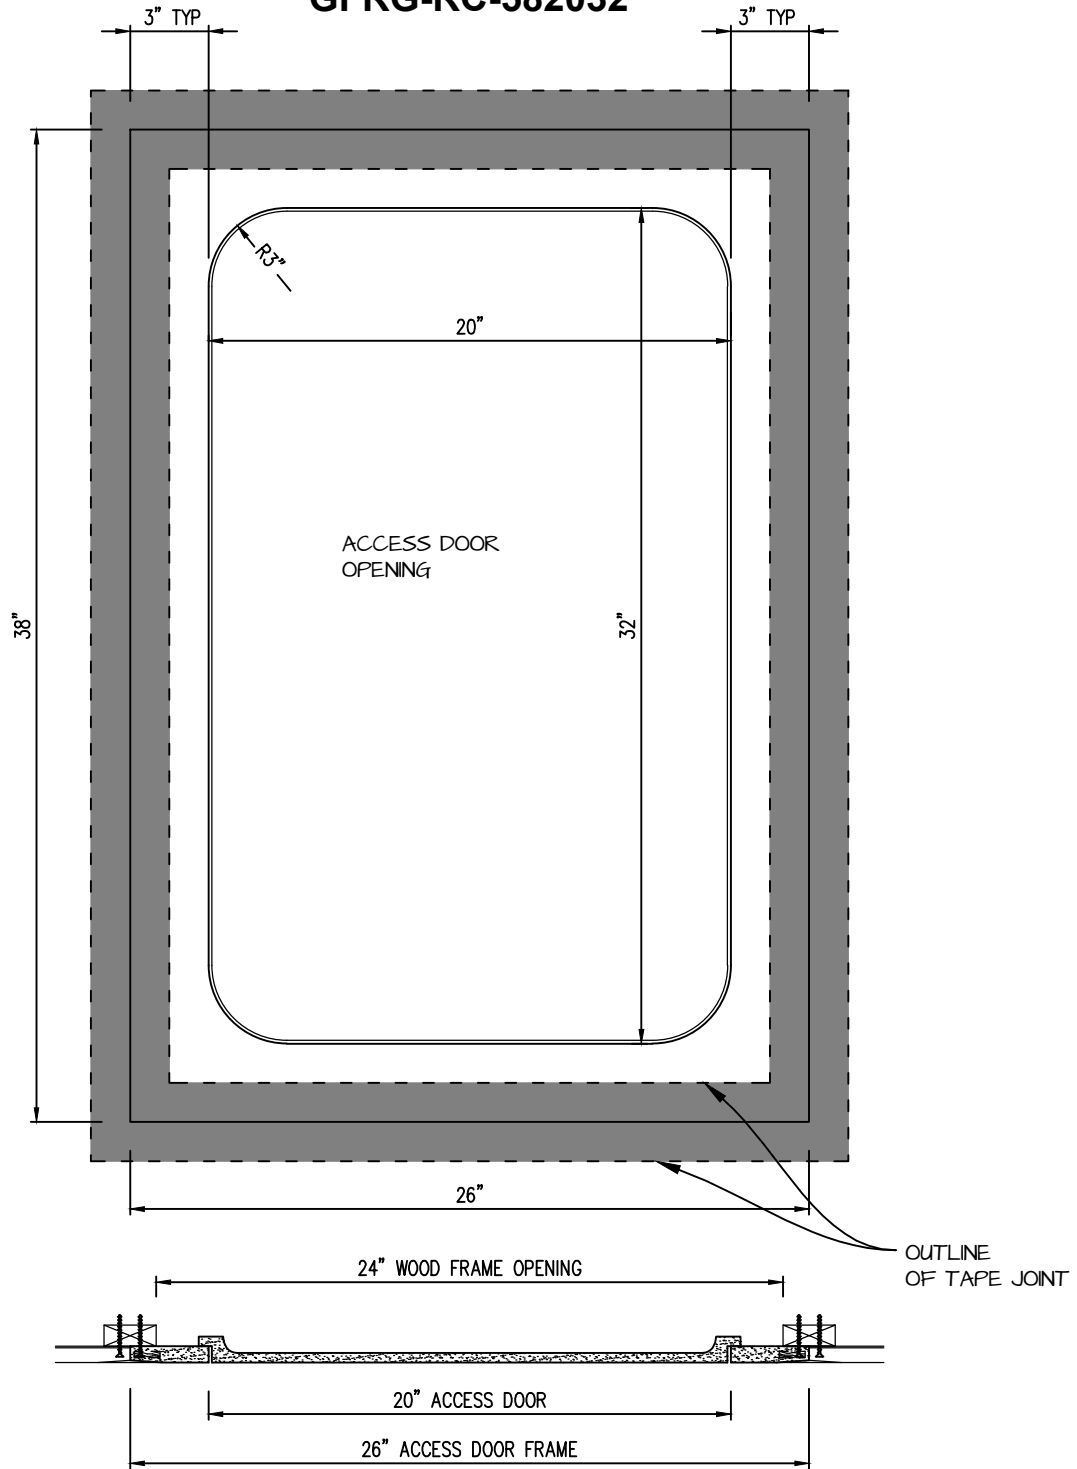

POP OUT RADIUS CORNER ACCESS PANEL 20"x32"

GFRG-RC-582032

CASTLE ACCESS PANELS & FORMS INC.

173 Adesso Drive, Unit 2, Concord ON L4K 3C3

Phone (905)738-8089 Fax (905)760-9234

inquiries@castleaccesspanels.com