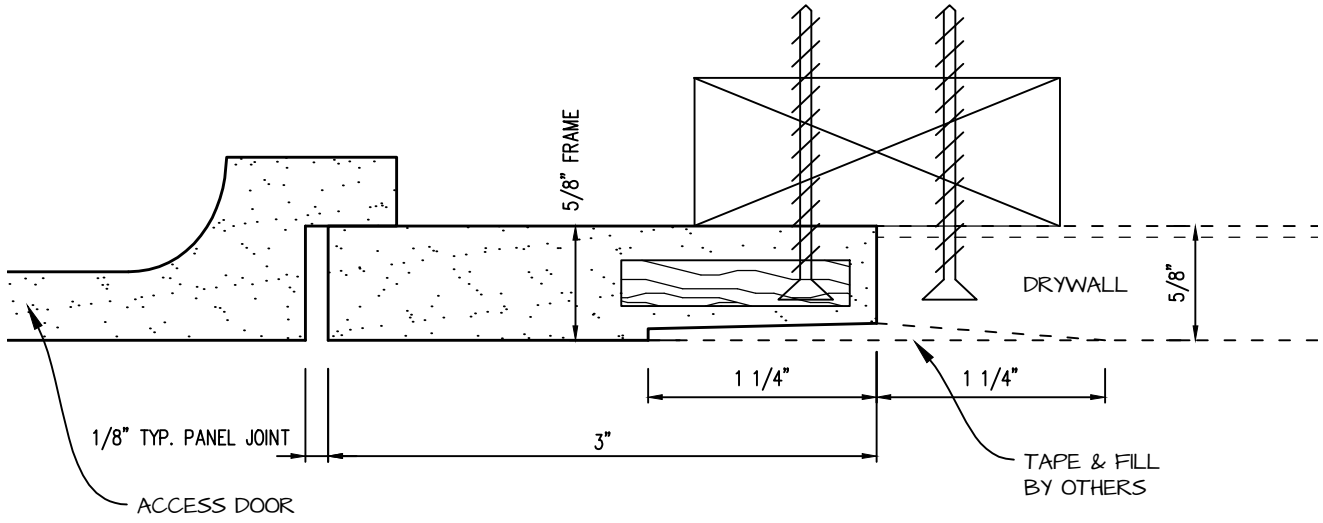

DWG NO:

SHEET OF

POP-OUT GFRG ACCESS PANEL SECTION

 <p>CASTLE ACCESS PANELS & FORMS INC. 173 Adesso Drive, Unit 2, Concord ON L4K 3C3 Phone (905)738-8089 Fax (905)760-9234 inquiries@castleaccesspanels.com www.CastleAccessPanels.com</p>	DESIGNED: Q.P	
	DATE:	
	APPROVED: J.R	
CUSTOMER:	PROJECT:	QTY:
TITLE:	DWG NO:	SHEET OF