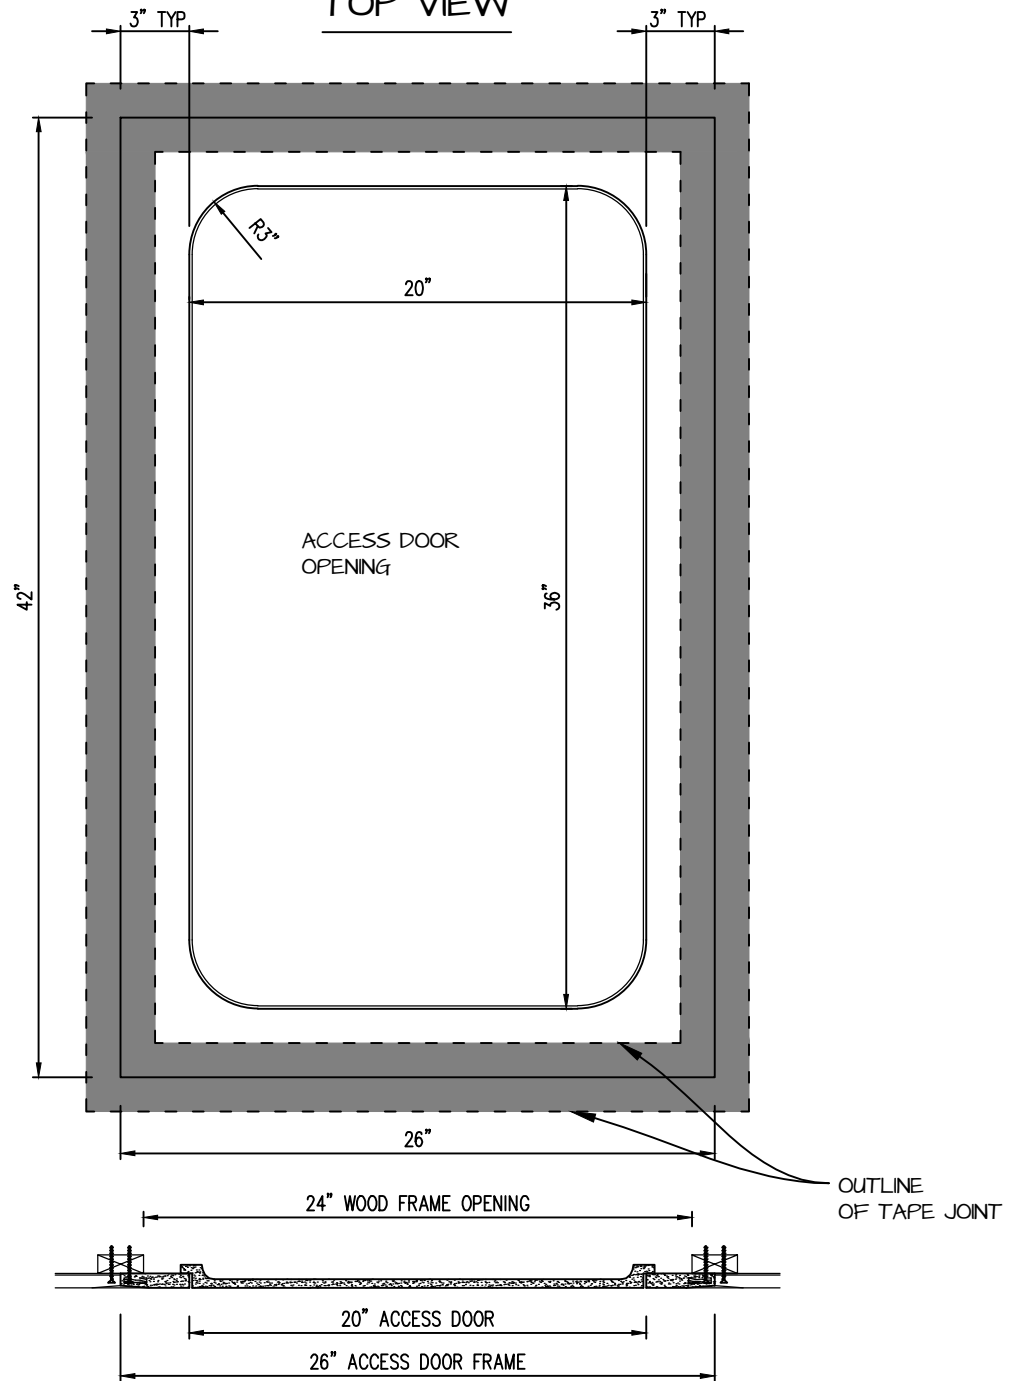

POP OUT RADIUS CORNER ACCESS PANEL 20"x36"
GFRG-RC-582036

TOP VIEW

CASTLE ACCESS PANELS & FORMS INC.

173 Adesso Drive, Unit 2, Concord ON L4K 3C3

Phone (905)738-8089 Fax (905)760-9234

inquiries@castleaccesspanels.com