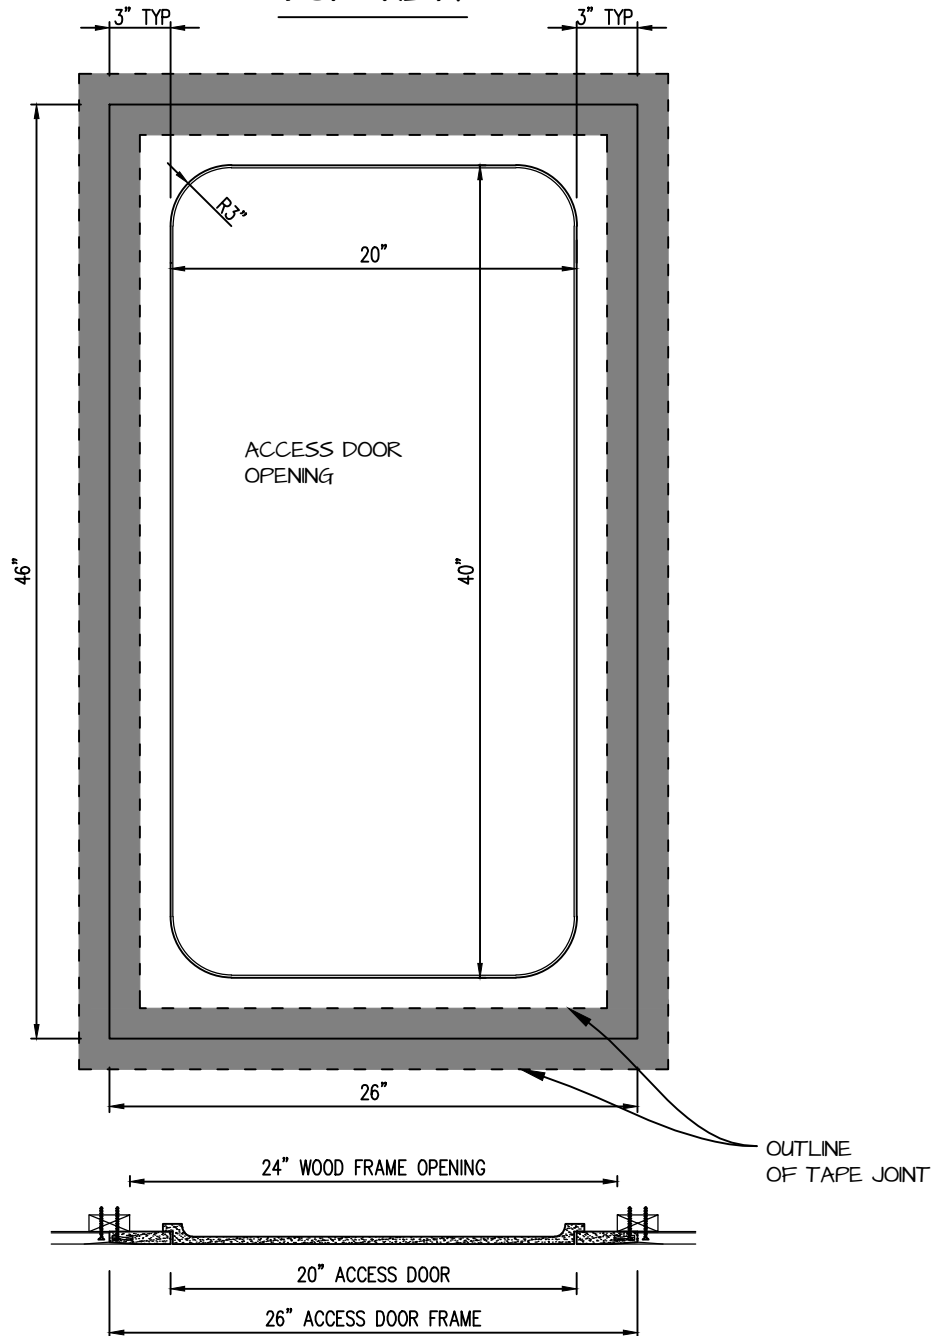

POP OUT RADIUS CORNER ACCESS PANEL 20"x40"
GFRG-RC-582040

TOP VIEW

 <p>CASTLE ACCESS PANELS & FORMS INC. 173 Adesso Drive, Unit 2, Concord ON L4K 3C3 Phone (905)738-8089 Fax (905)760-9234 inquiries@castleaccesspanels.com www.CastleAccessPanels.com</p>	DESIGNED: Q.P	
	DATE:	
	APPROVED: J.R	
CUSTOMER:	PROJECT:	QTY:
TITLE:	DWG NO:	SHEET OF