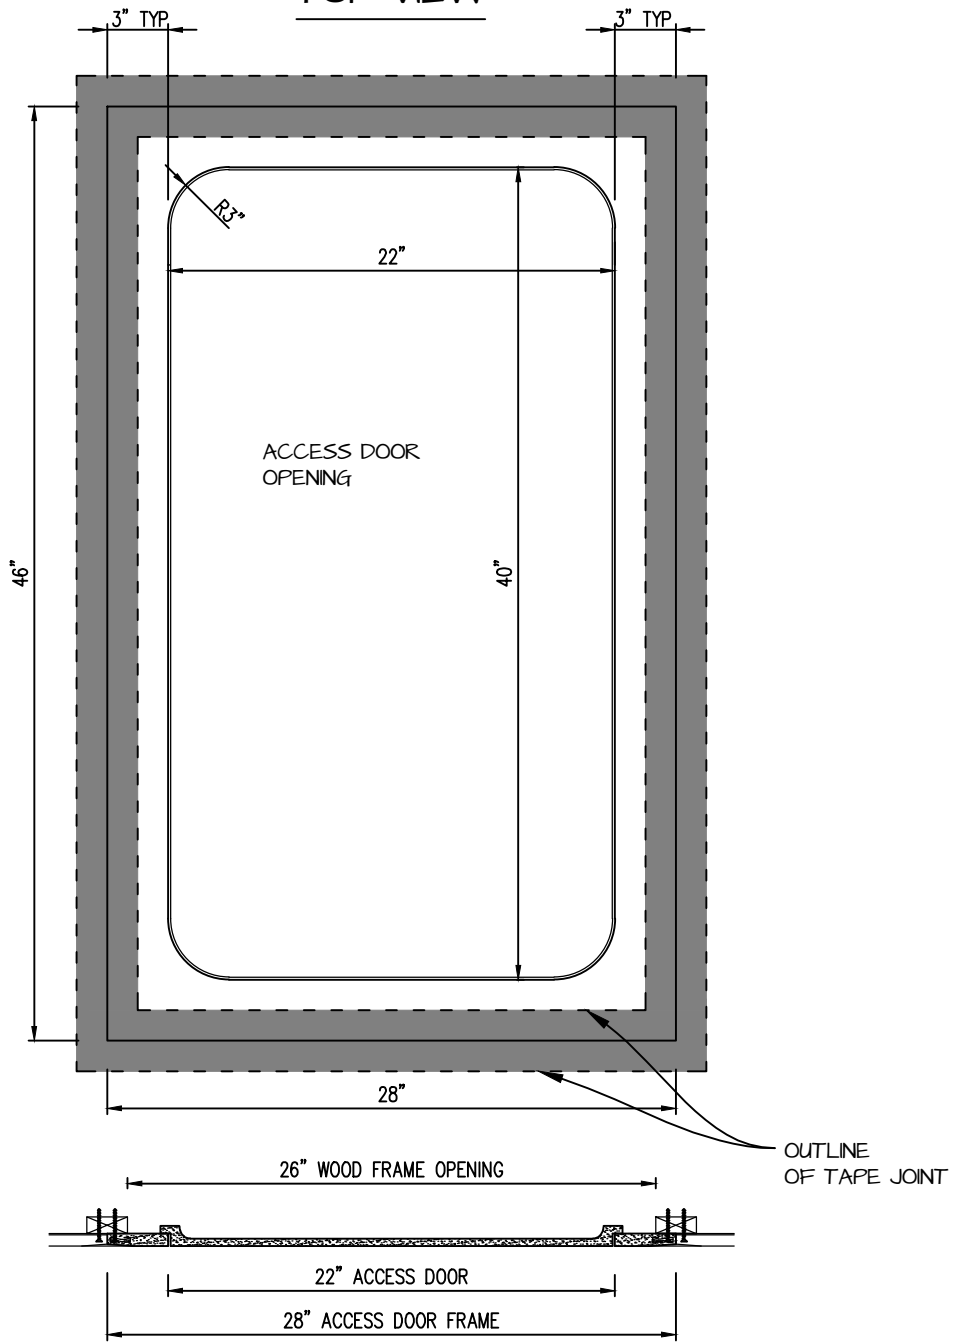

POP OUT RADIUS CORNER ACCESS PANEL 22"x40"
GFRG-RC-582240

TOP VIEW

 <p>CASTLE ACCESS PANELS & FORMS INC. 173 Adesso Drive, Unit 2, Concord ON L4K 3C3 Phone (905)738-8089 Fax (905)760-9234 inquiries@castleaccesspanels.com www.CastleAccessPanels.com</p>	DESIGNED: Q.P	
	DATE:	
	APPROVED: J.R	
CUSTOMER:	PROJECT:	QTY:
TITLE:	DWG NO:	SHEET OF