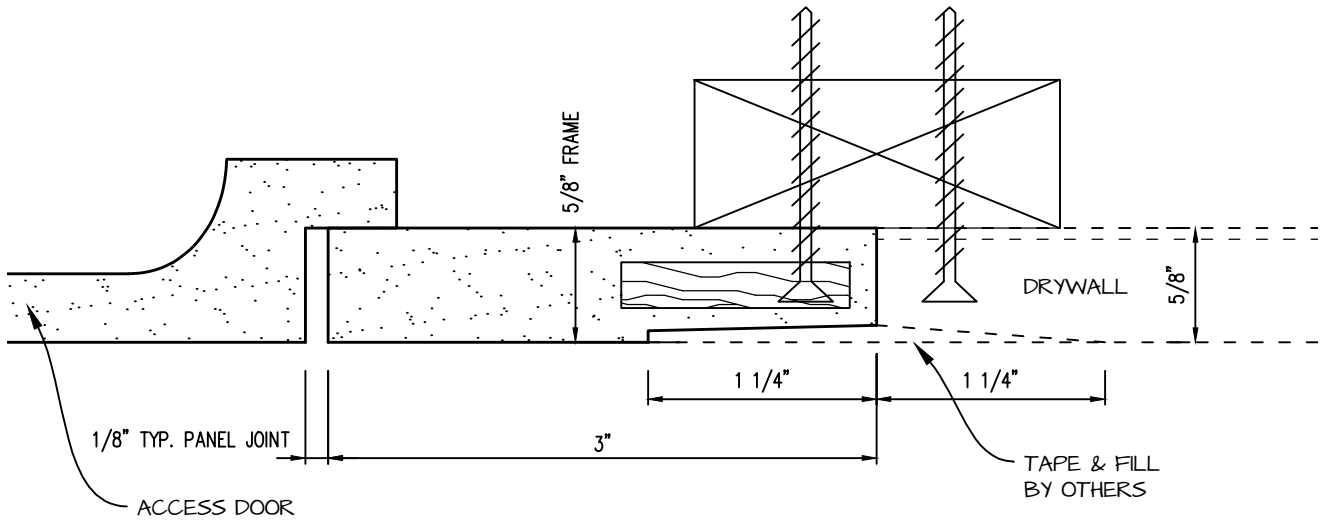

POP-OUT GFRG ACCESS PANEL SECTION

CASTLE ACCESS PANELS & FORMS INC. 173 Adesso Drive, Unit 2, Concord ON L4K 3C3 Phone (905)738-8089 Fax (905)760-9234 inquiries@castleaccesspanels.com www.CastleAccessPanels.com	DESIGNED: Q.P	
	DATE:	
	APPROVED: J.R	
CUSTOMER:	PROJECT:	QTY:
TITLE:	DWG NO:	SHEET OF