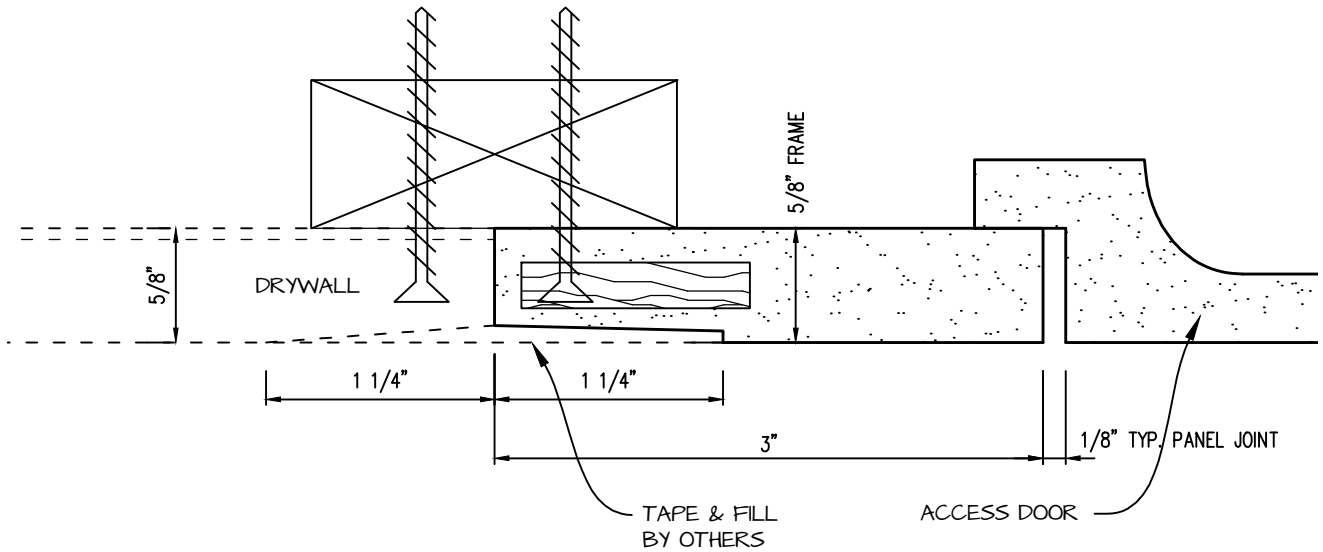

POP-OUT GFRG ACCESS PANEL SECTION

CASTLE ACCESS PANELS & FORMS INC. 173 Adesso Drive, Unit 2, Concord ON L4K 3C3 Phone (905)738-8089 Fax (905)760-9234 inquiries@castleaccesspanels.com www.CastleAccessPanels.com	DESIGNED: Q.P	
	DATE:	
	APPROVED: J.R	
CUSTOMER:	PROJECT:	QTY:
TITLE:	DWG NO:	SHEET OF