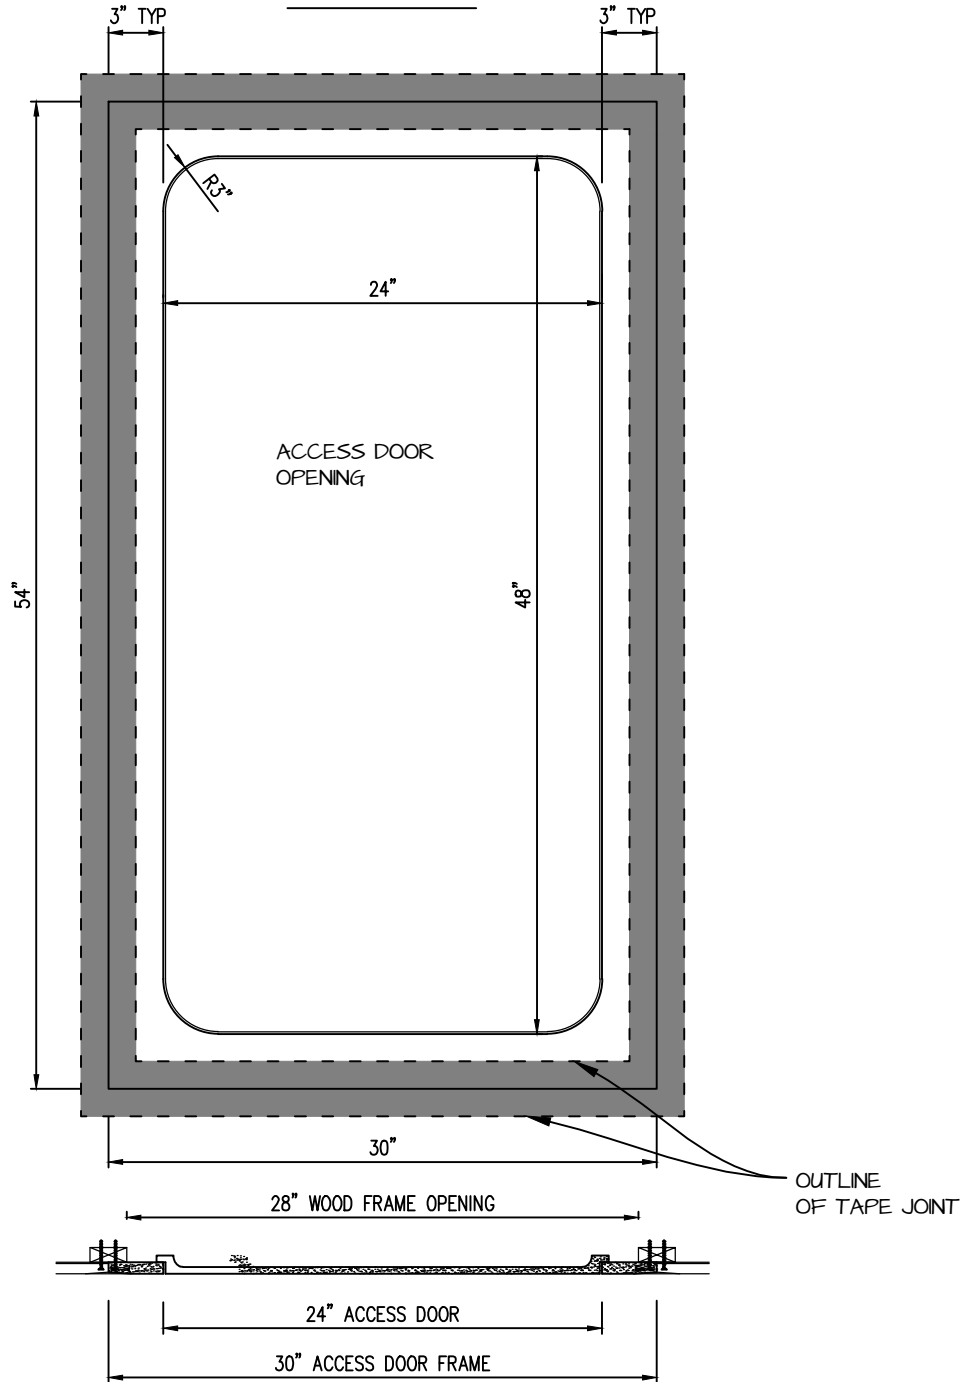

**POP OUT RADIUS CORNER ACCESS PANEL 24"x48"**  
**GFRG-RC-582448**

TOP VIEW

 <p><b>CASTLE ACCESS PANELS &amp; FORMS INC.</b>          173 Adesso Drive, Unit 2, Concord ON L4K 3C3          Phone (905)738-8089 Fax (905)760-9234          inquiries@castleaccesspanels.com  <a href="http://www.CastleAccessPanels.com">www.CastleAccessPanels.com</a></p>	DESIGNED: Q.P	
	DATE:	
	APPROVED: J.R	
CUSTOMER:	PROJECT:	QTY:
TITLE:	DWG NO:	SHEET OF