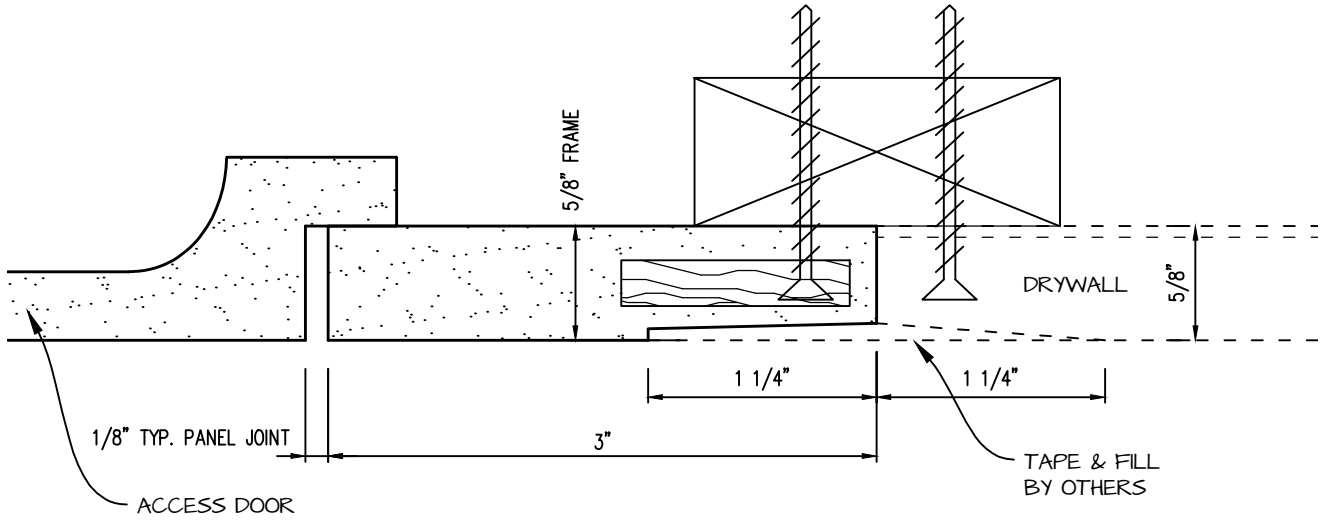

POP-OUT GFRG ACCESS PANEL SECTION

CASTLE ACCESS PANELS & FORMS INC. 173 Adesso Drive, Unit 2, Concord ON L4K 3C3 Phone (905)738-8089 Fax (905)760-9234 inquiries@castleaccesspanels.com www.CastleAccessPanels.com	DESIGNED: Q.P	
	DATE:	
	APPROVED: J.R	
CUSTOMER:	PROJECT:	QTY:
TITLE:	DWG NO:	SHEET OF