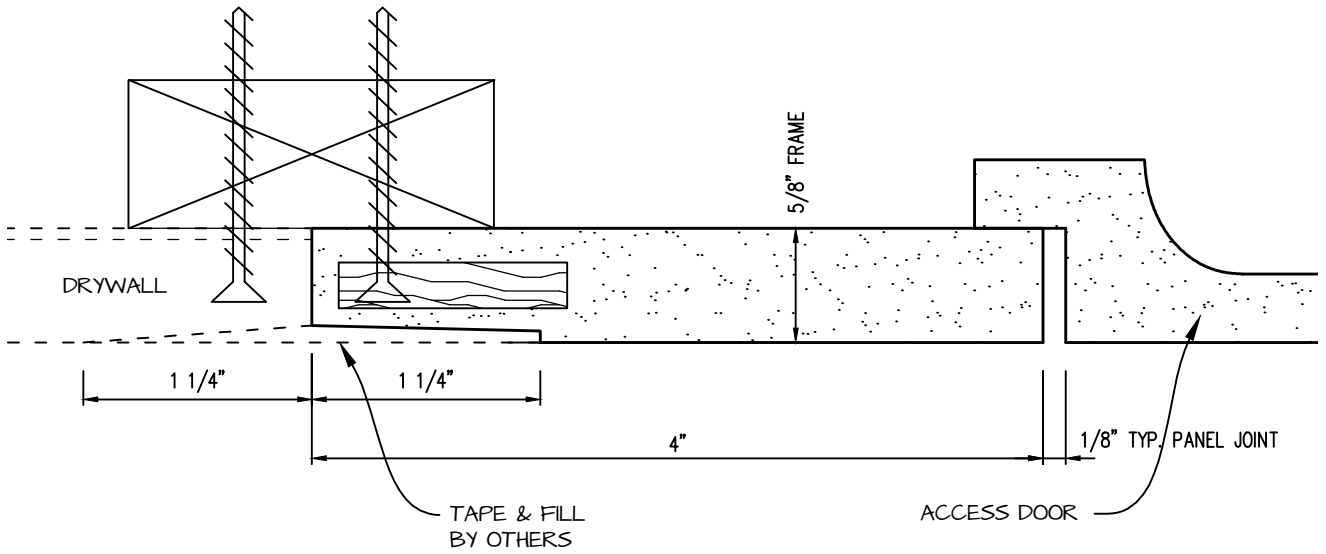

POP-OUT GFRG ACCESS PANEL SECTION

CASTLE ACCESS PANELS & FORMS INC. 173 Adesso Drive, Unit 2, Concord ON L4K 3C3 Phone (905)738-8089 Fax (905)760-9234 inquiries@castleaccesspanels.com www.CastleAccessPanels.com	DESIGNED: Q.P	
	DATE:	
	APPROVED: J.R	
CUSTOMER:	PROJECT:	QTY:
TITLE:	DWG NO:	SHEET OF