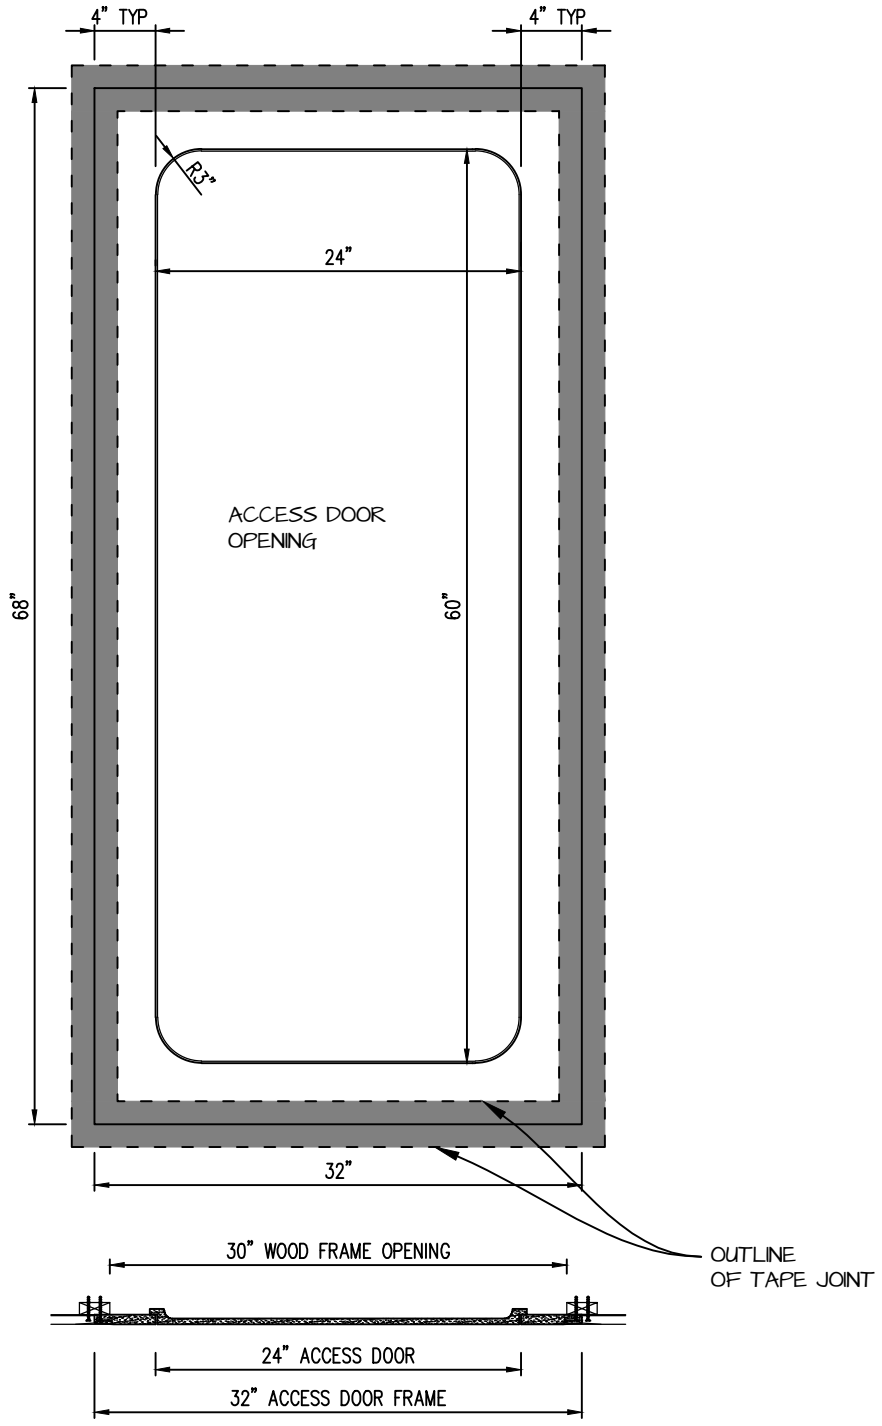

POP OUT RADIUS CORNER ACCESS PANEL 24"x60"
GFRG-RC-582460

CASTLE ACCESS PANELS & FORMS INC.
 173 Adesso Drive, Unit 2, Concord ON L4K 3C3
 Phone (905)738-8089 Fax (905)760-9234
 inquiries@castleaccesspanels.com
www.CastleAccessPanels.com