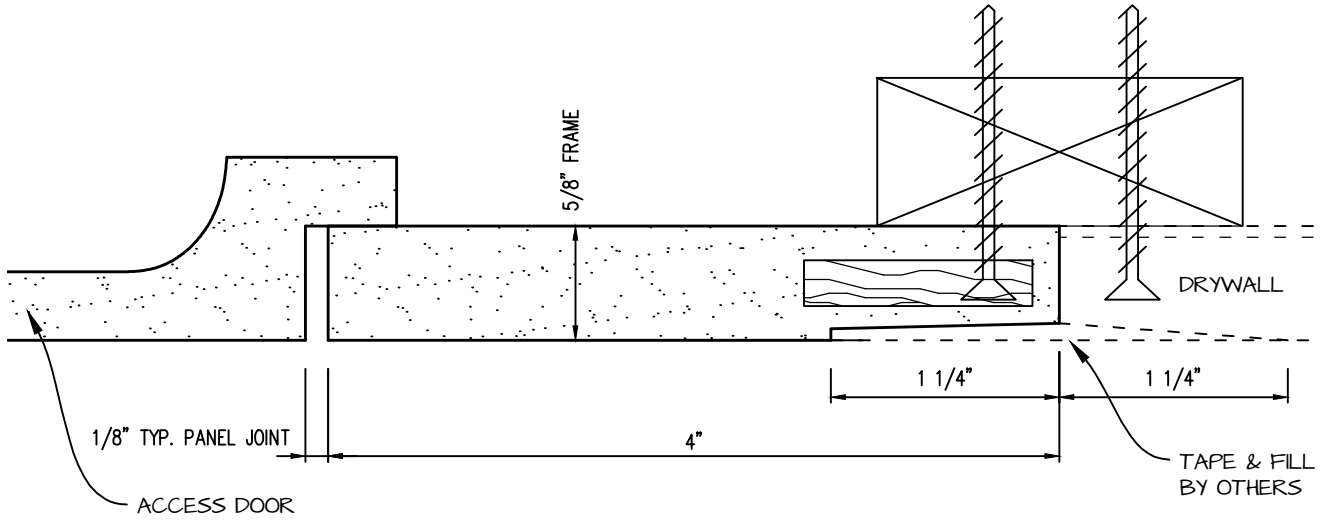

POP-OUT GFRG ACCESS PANEL SECTION

CASTLE ACCESS PANELS & FORMS INC. 173 Adesso Drive, Unit 2, Concord ON L4K 3C3 Phone (905)738-8089 Fax (905)760-9234 inquiries@castleaccesspanels.com www.CastleAccessPanels.com	DESIGNED: Q.P	
	DATE:	
	APPROVED: J.R	
CUSTOMER:	PROJECT:	QTY:
TITLE:	DWG NO:	SHEET OF