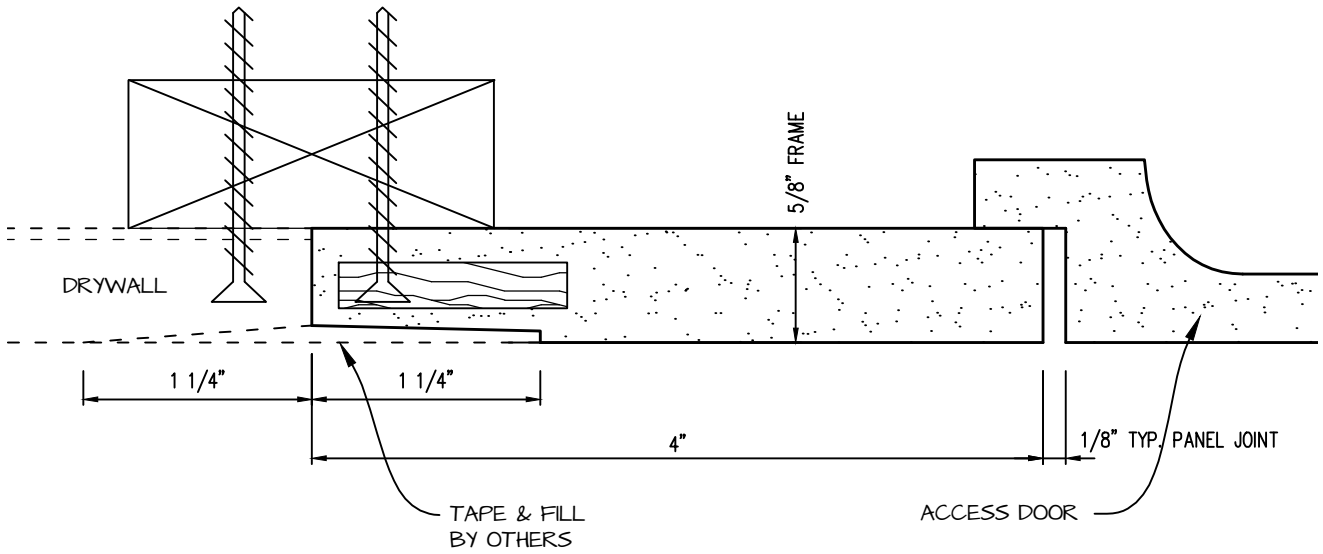

POP-OUT GFRG ACCESS PANEL SECTION

CASTLE ACCESS PANELS & FORMS INC. 173 Adesso Drive, Unit 2, Concord ON L4K 3C3 Phone (905)738-8089 Fax (905)760-9234 inquiries@castleaccesspanels.com www.CastleAccessPanels.com	DESIGNED: Q.P	
	DATE:	
	APPROVED: J.R	
CUSTOMER:	PROJECT:	QTY:
TITLE:	DWG NO:	SHEET OF