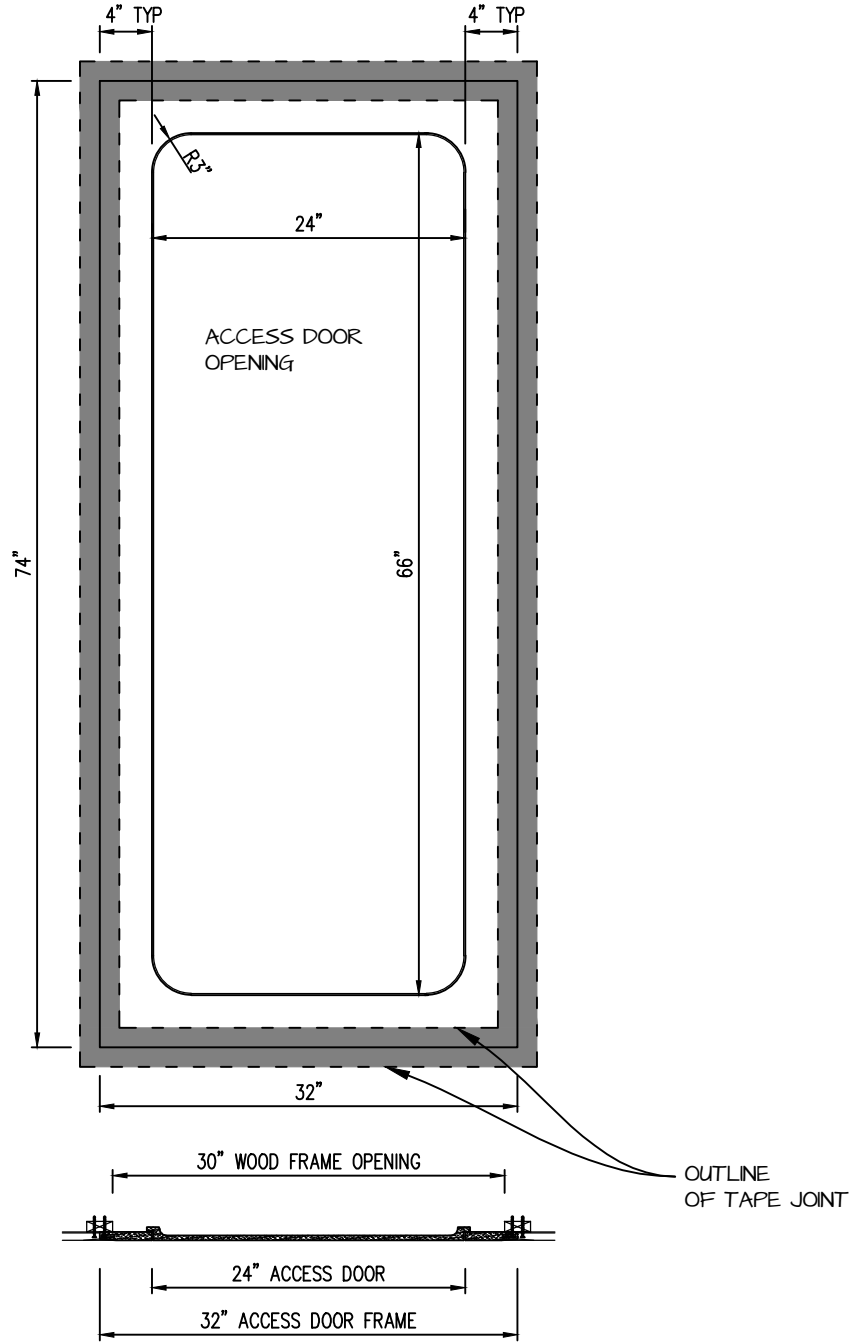

**POP OUT RADIUS CORNER ACCESS PANEL 24"x66"**  
**GFRG-RC-582466**

 <p><b>CASTLE ACCESS PANELS &amp; FORMS INC.</b>          173 Adesso Drive, Unit 2, Concord ON L4K 3C3          Phone (905)738-8089 Fax (905)760-9234          inquiries@castleaccesspanels.com  <a href="http://www.CastleAccessPanels.com">www.CastleAccessPanels.com</a></p>	DESIGNED: Q.P	
	DATE:	
	APPROVED: J.R	
CUSTOMER:	PROJECT:	QTY:
TITLE:	DWG NO:	SHEET OF