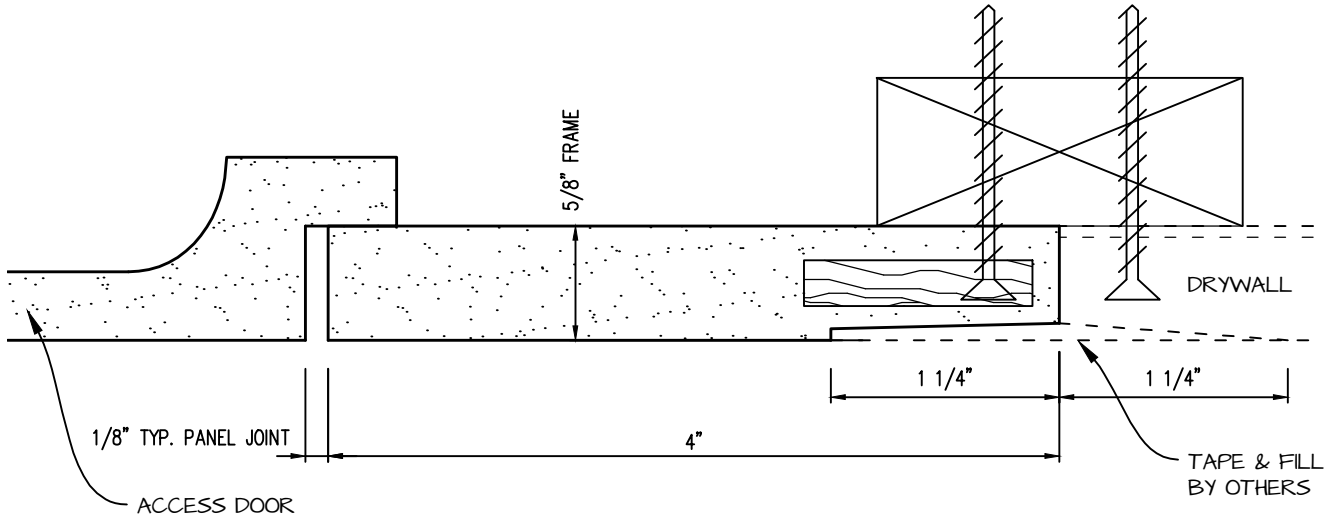

POP-OUT GFRG ACCESS PANEL SECTION

CASTLE ACCESS PANELS & FORMS INC. 173 Adesso Drive, Unit 2, Concord ON L4K 3C3 Phone (905)738-8089 Fax (905)760-9234 inquiries@castleaccesspanels.com www.CastleAccessPanels.com	DESIGNED: Q.P	
	DATE:	
	APPROVED: J.R	
CUSTOMER:	PROJECT:	QTY:
TITLE:	DWG NO:	SHEET OF