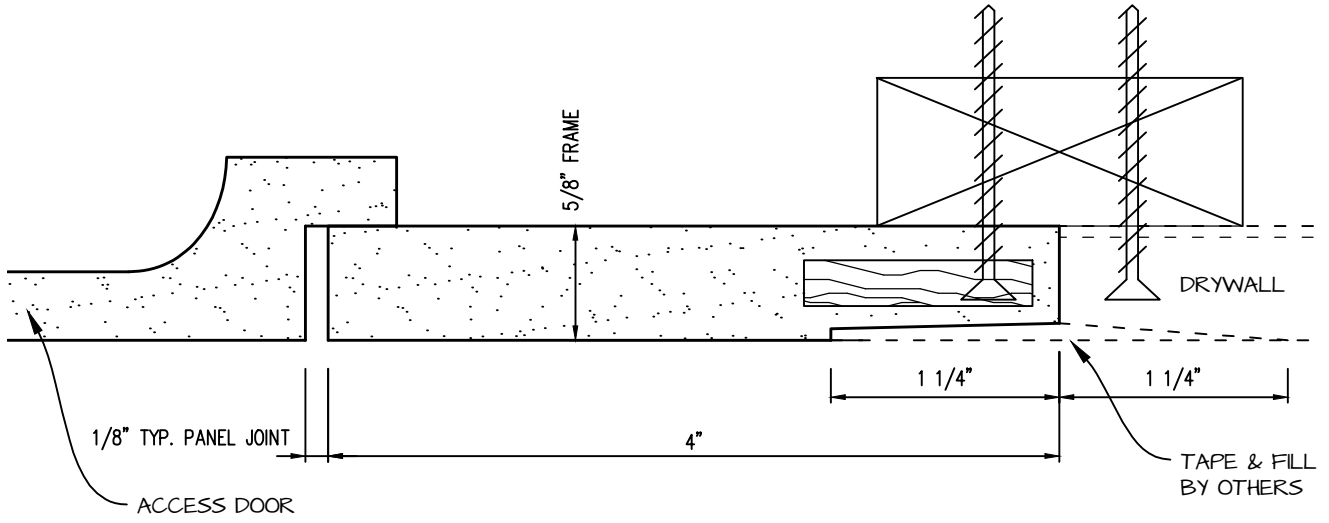

POP-OUT GFRG ACCESS PANEL SECTION

CASTLE ACCESS PANELS & FORMS INC. 173 Adesso Drive, Unit 2, Concord ON L4K 3C3 Phone (905)738-8089 Fax (905)760-9234 inquiries@castleaccesspanels.com www.CastleAccessPanels.com	DESIGNED: Q.P	
	DATE:	
	APPROVED: J.R	
CUSTOMER:	PROJECT:	QTY:
TITLE:	DWG NO:	SHEET OF