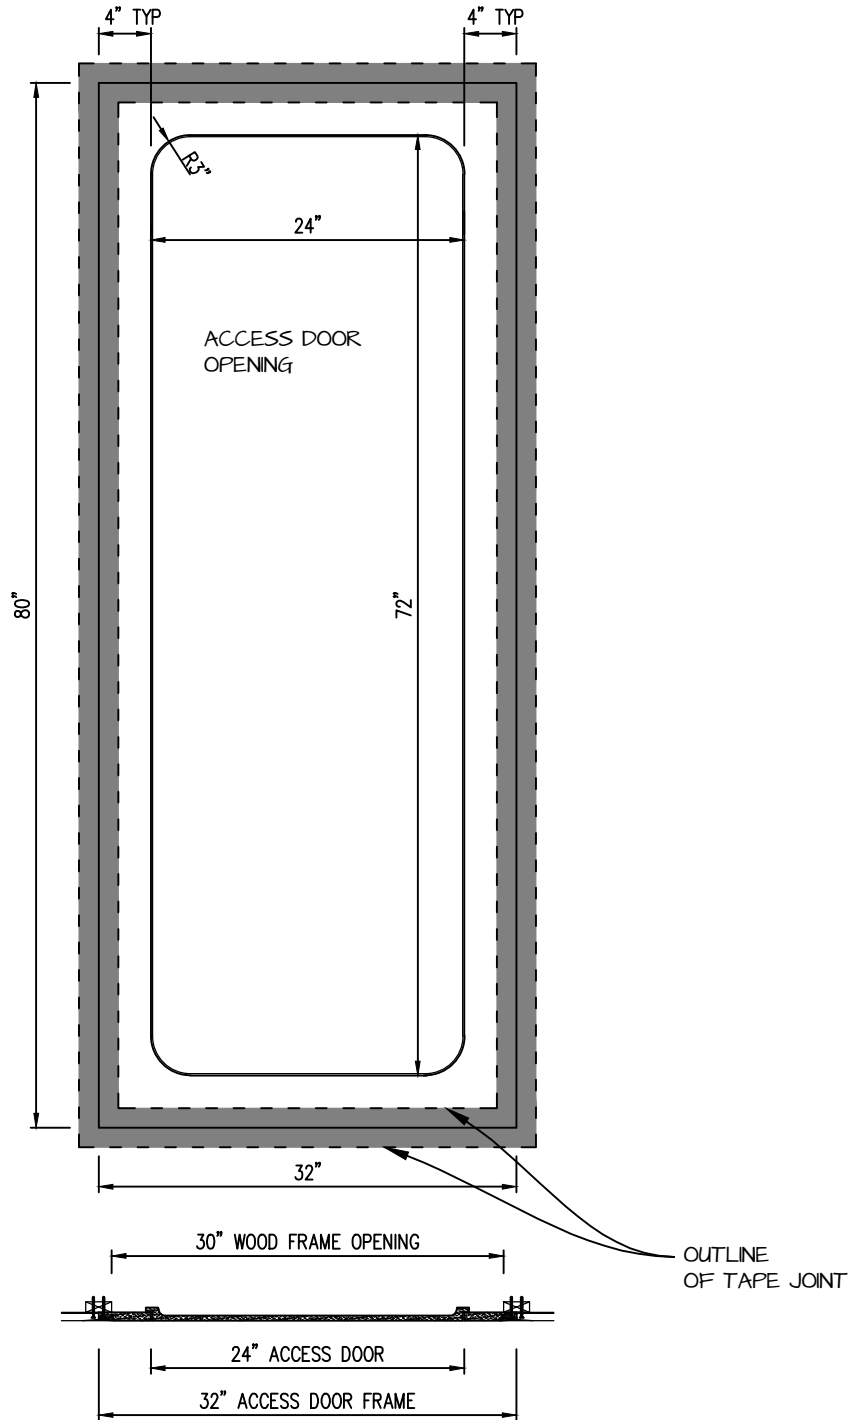

POP OUT RADIUS CORNER ACCESS PANEL 24"x72"
GFRG-RC-582472

 <p>CASTLE ACCESS PANELS & FORMS INC. 173 Adesso Drive, Unit 2, Concord ON L4K 3C3 Phone (905)738-8089 Fax (905)760-9234 inquiries@castleaccesspanels.com www.CastleAccessPanels.com</p>	DESIGNED: Q.P	
	DATE:	
	APPROVED: J.R	
CUSTOMER:	PROJECT:	QTY:
TITLE:	DWG NO:	SHEET OF