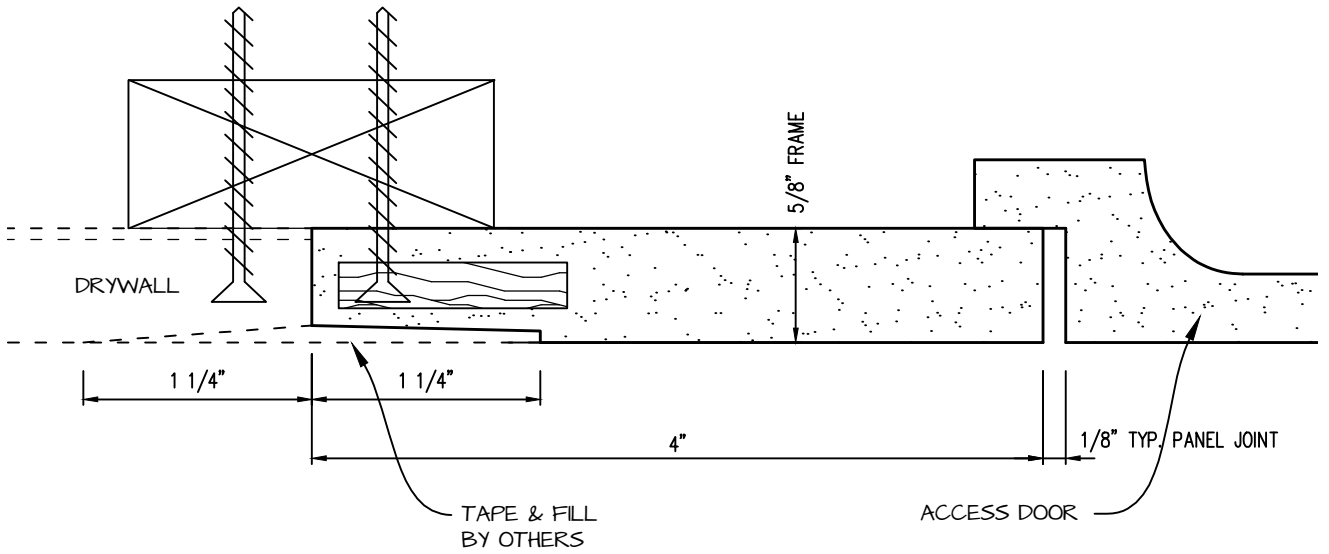

POP-OUT GFRG ACCESS PANEL SECTION

CASTLE ACCESS PANELS & FORMS INC. 173 Adesso Drive, Unit 2, Concord ON L4K 3C3 Phone (905)738-8089 Fax (905)760-9234 inquiries@castleaccesspanels.com www.CastleAccessPanels.com	DESIGNED: Q.P	
	DATE:	
	APPROVED: J.R	
CUSTOMER:	PROJECT:	QTY:
TITLE:	DWG NO:	SHEET OF