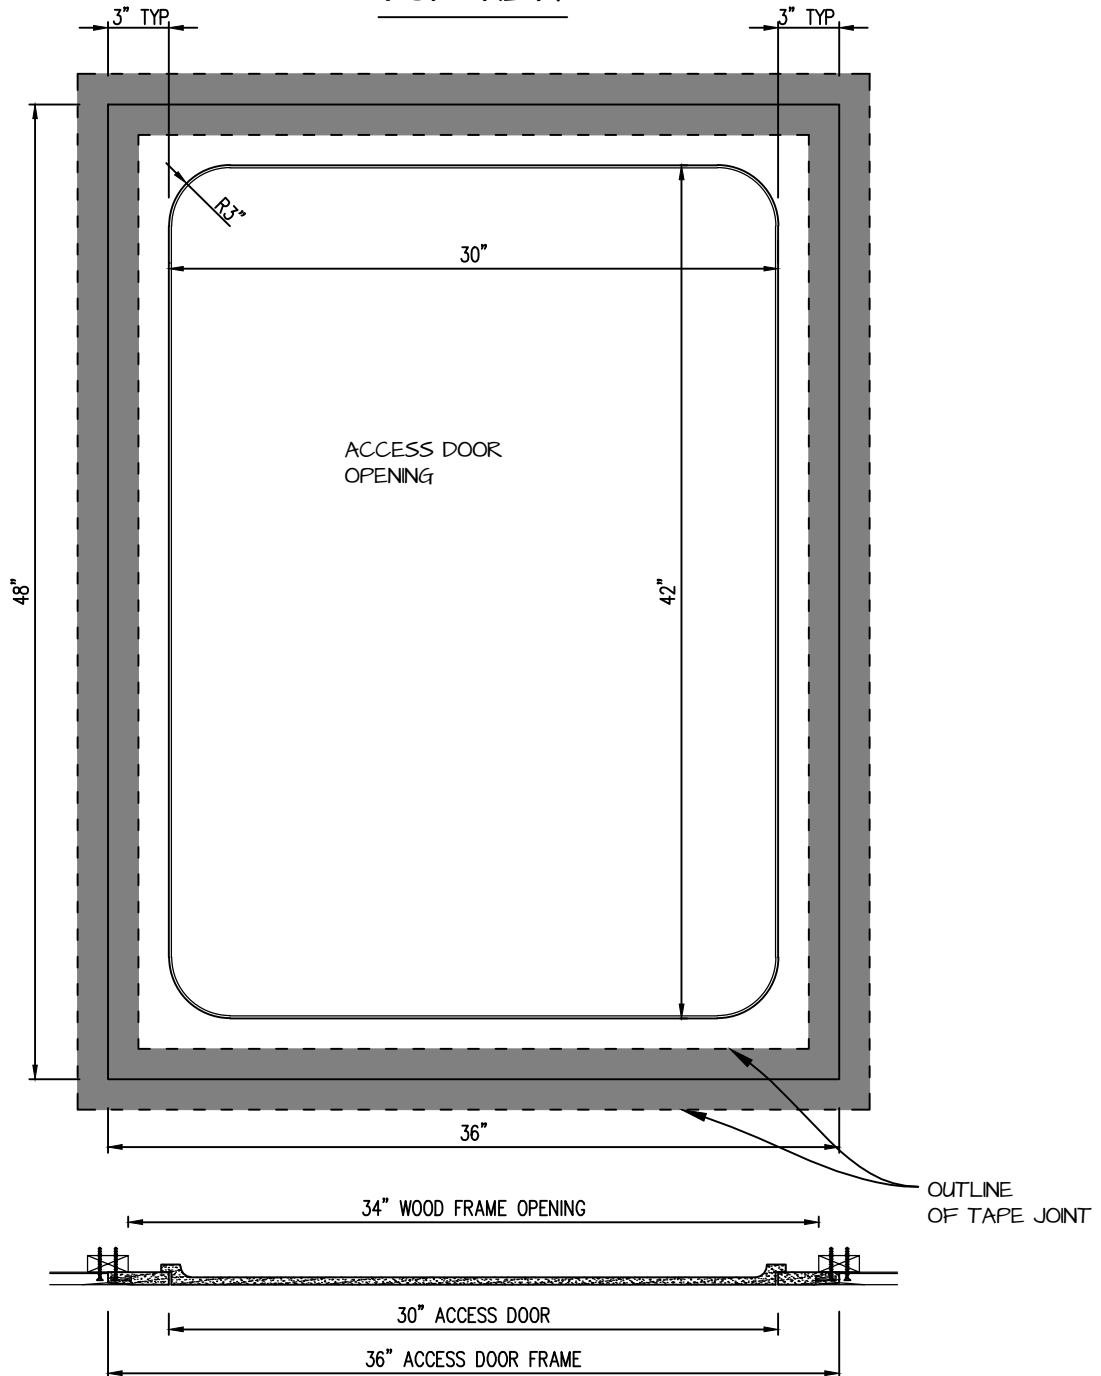

POP OUT RADIUS CORNER ACCESS PANEL 30"x42"
GFRG-RC-583042

TOP VIEW

CASTLE ACCESS PANELS & FORMS INC.
 173 Adesso Drive, Unit 2, Concord ON L4K 3C3
 Phone (905)738-8089 Fax (905)760-9234
 inquiries@castleaccesspanels.com
www.CastleAccessPanels.com