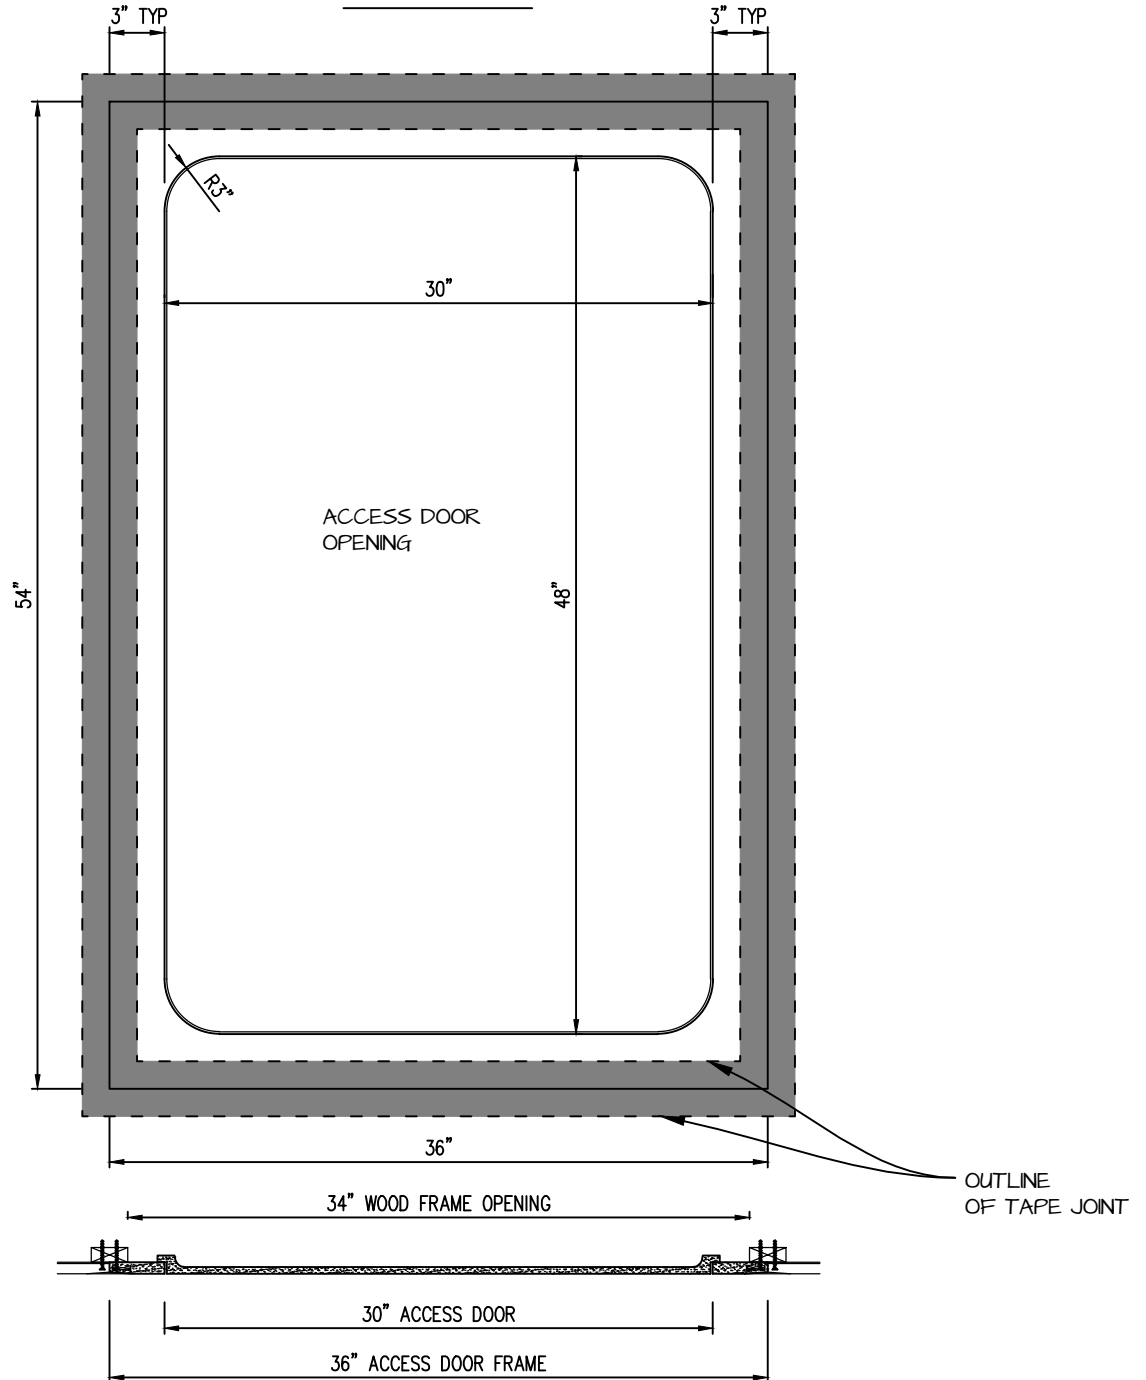

POP OUT RADIUS CORNER ACCESS PANEL 30"x48"
GFRG-RC-583048

TOP VIEW

CASTLE ACCESS PANELS & FORMS INC.
 173 Adesso Drive, Unit 2, Concord ON L4K 3C3
 Phone (905)738-8089 Fax (905)760-9234
 inquiries@castleaccesspanels.com
www.CastleAccessPanels.com