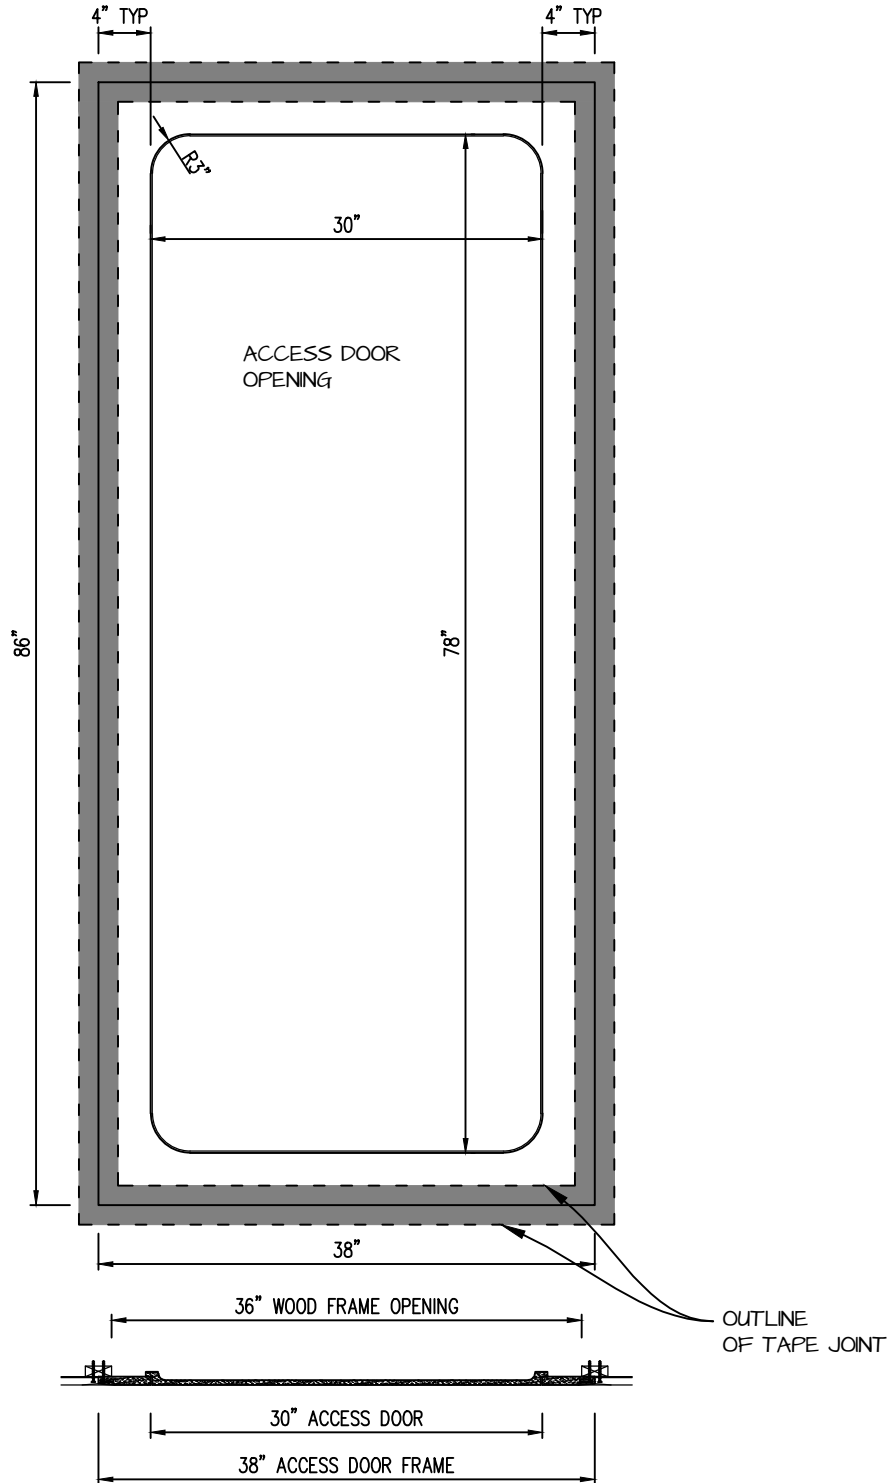

# POP OUT RADIUS CORNER ACCESS PANEL 30"x78"

GFRG-RC-583078

**CASTLE ACCESS PANELS & FORMS INC.**

173 Adesso Drive, Unit 2, Concord ON L4K 3C3

Phone (905)738-8089 Fax (905)760-9234

inquiries@castleaccesspanels.com